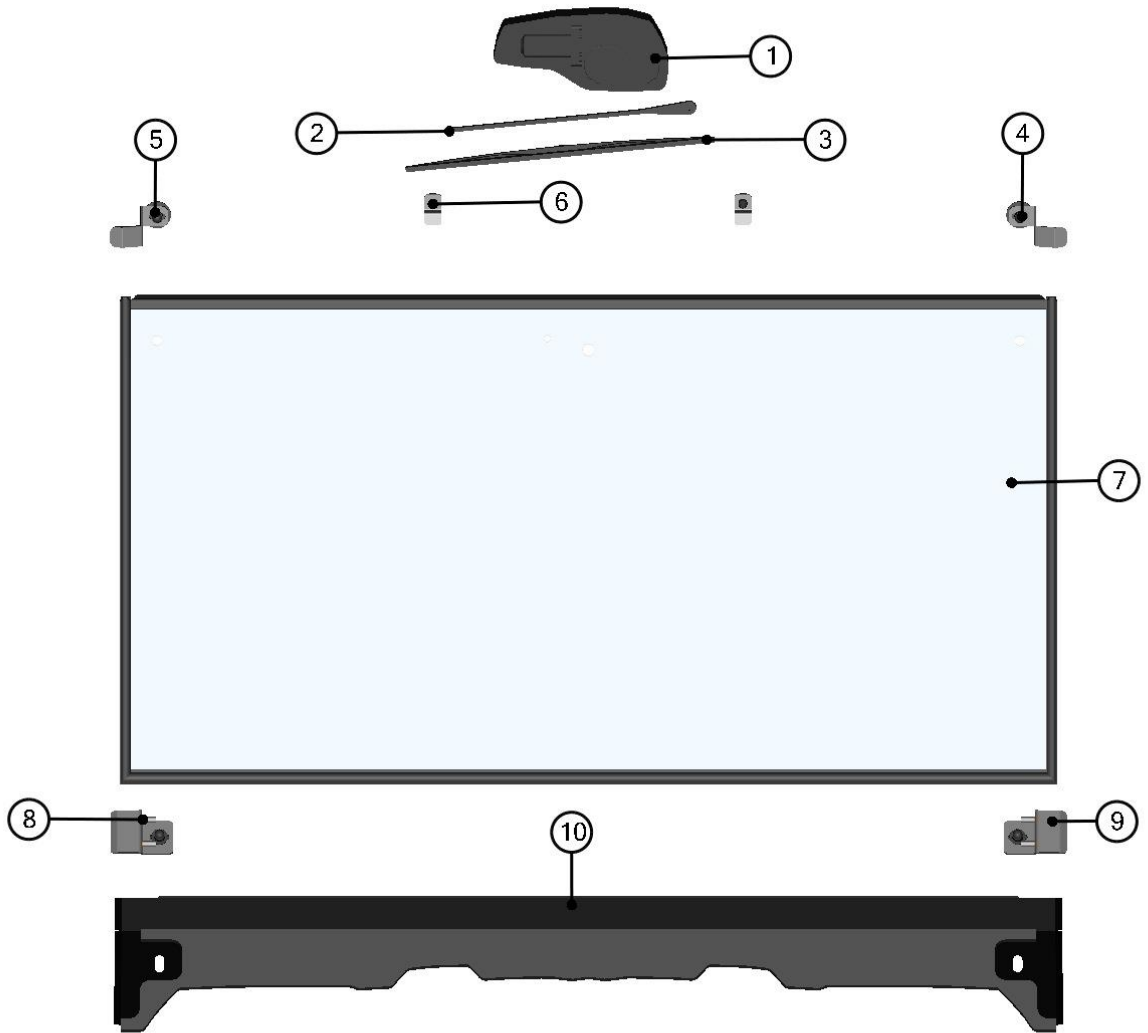

5

ID	Catalogue no.	Description	Qty
1	001763	WIPER MOTOR	1
2	001764	WIPER ARM	1
3	000798	WIPER BLADE	1
4	32S01U02-10M012	FRONT PANEL RIGHT UPPER HOLDER ASSEMBLY	1
5	32S01U02-10M011	FRONT PANEL LEFT UPPER HOLDER ASSEMBLY	1
6	32S01U02-10M007	ROOF PANEL HOLDER ASSEMBLY	2
7	32S01U02-10M001	FRONT GLASS WITH SEALING	1
8	32S01U02-10M009	FRONT PANEL LEFT BOTTOM HOLDER ASSEMBLY	1
9	32S01U02-10M010	FRONT PANEL RIGHT BOTTOM HOLDER ASSEMBLY	1
10	32S01U02-10M002	FRONT BOTTOM LEDGE ASSEMBLY	1