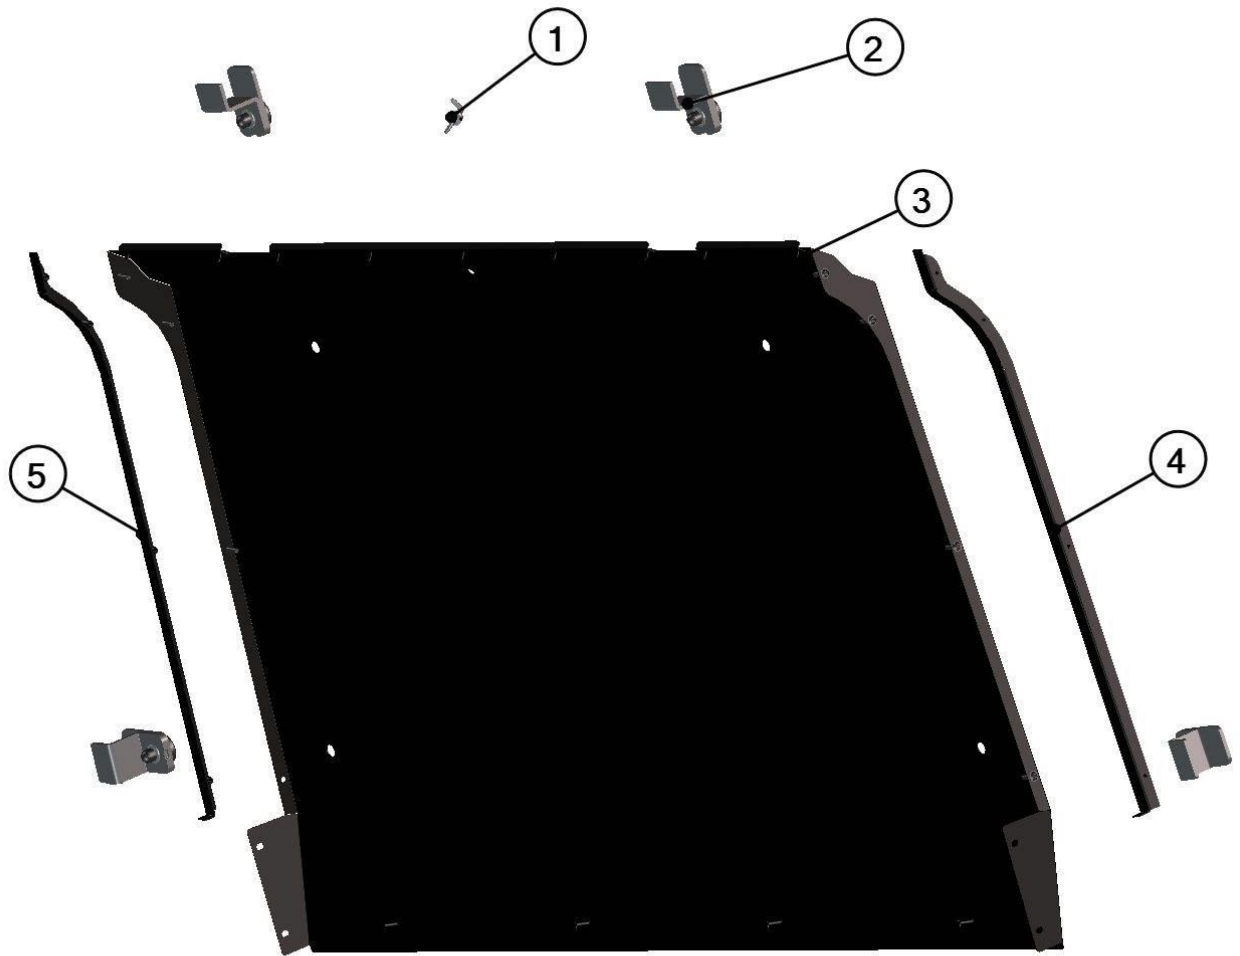

ROOF PANEL

Id	Catalogue no.	Description	Qty
1	32S03U01-30M001	FRONT ROOF ASSEMBLY	1
2	32S03U01-30M002	REAR ROOF ASSEMBLY	1

FRONT ROOF ASSEMBLY

10

11

Id	Catalogue no.	Description	Qty
1	001775	BUSHING WASHER HOSE	1
2	32S03U01-30M003	ROOF HOLDER ASSEMBLY	4
3	32S03U01-30W003	FRONT ROOF PANEL WELDED	1
4	32S01U02-30W001	LEFT FRONT ROOF LEDGE	1
5	32S01U02-30W004	RIGHT FRONT ROOF LEDGE	1