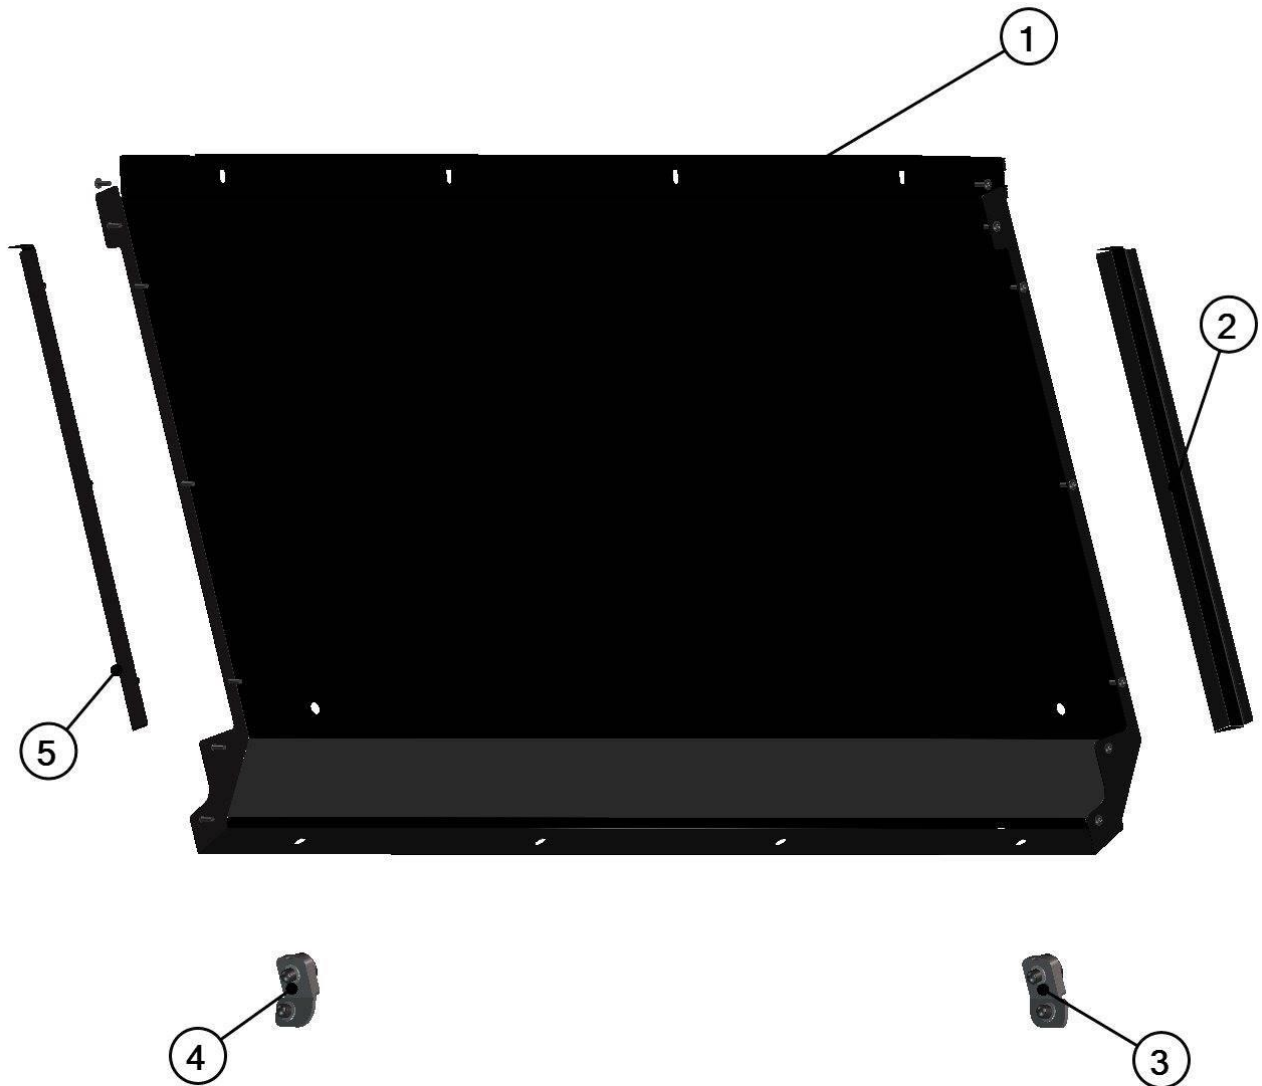

13

Id	Catalogue no.	Description	Qty
1	32S03U01-30-002	REAR ROOF PANEL	1
2	32S03U01-30W002	LEFT REAR ROOF LEDGE	1
3	32S01U02-30M002	LEFT REAR ROOF HOLDER ASSEMBLY	1
4	32S01U02-30M003	RIGHT REAR ROOF HOLDER ASSEMBLY	1
5	32S03U01-30W004	RIGHT REAR ROOF LEDGE	1