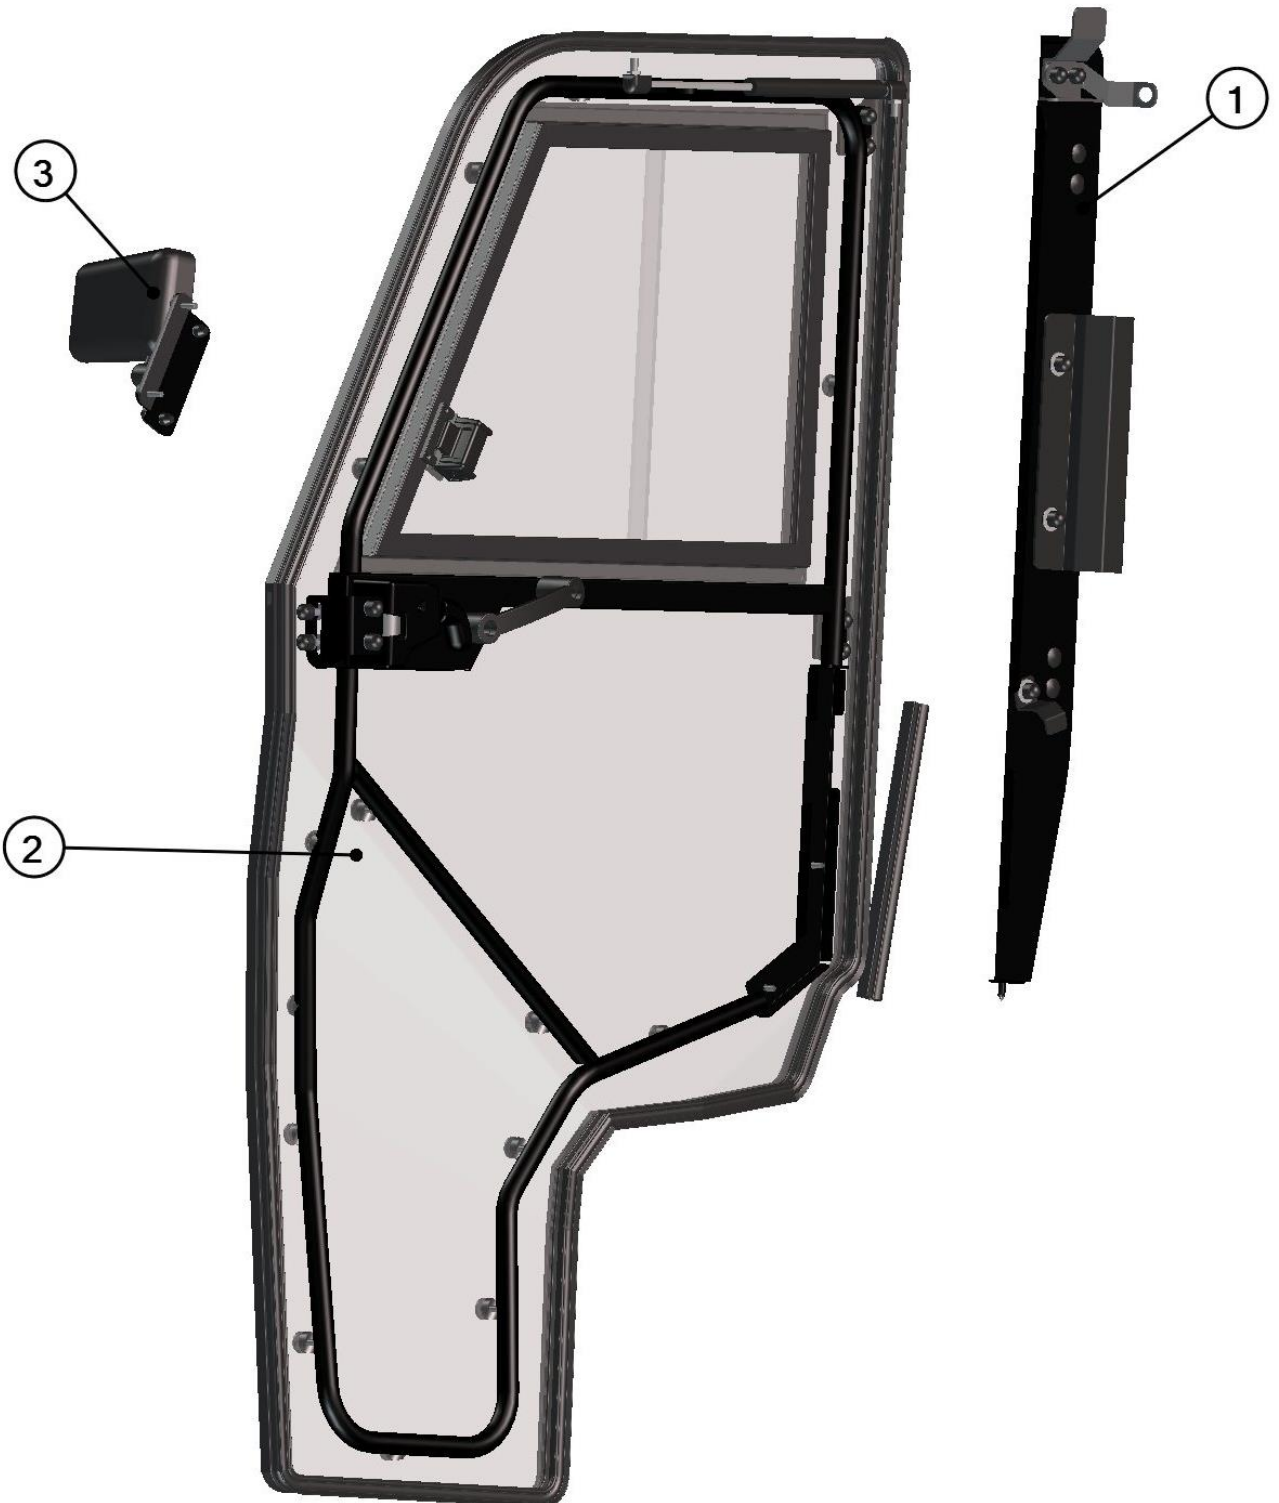

LEFT TABLE

Id	Catalogue no.	Description	Qty
1	32S09U01-40M001	LEFT DOOR BASE ASSEMBLY	1
2	32S09U01-40M003	LEFT DOOR ASSEMBLY	1
3	00-109U-M003	LEFT MIRROR ASSEMBLY	1

RIGHT TABLE

Id	Catalogue no.	Description	Qty
1	32S09U01-50M001	RIGHT DOOR BASE ASSEMBLY	1
2	32S09U01-50M003	RIGHT DOOR ASSEMBLY	1
3	00-109U-M004	RIGHT MIRROR ASSEMBLY	1