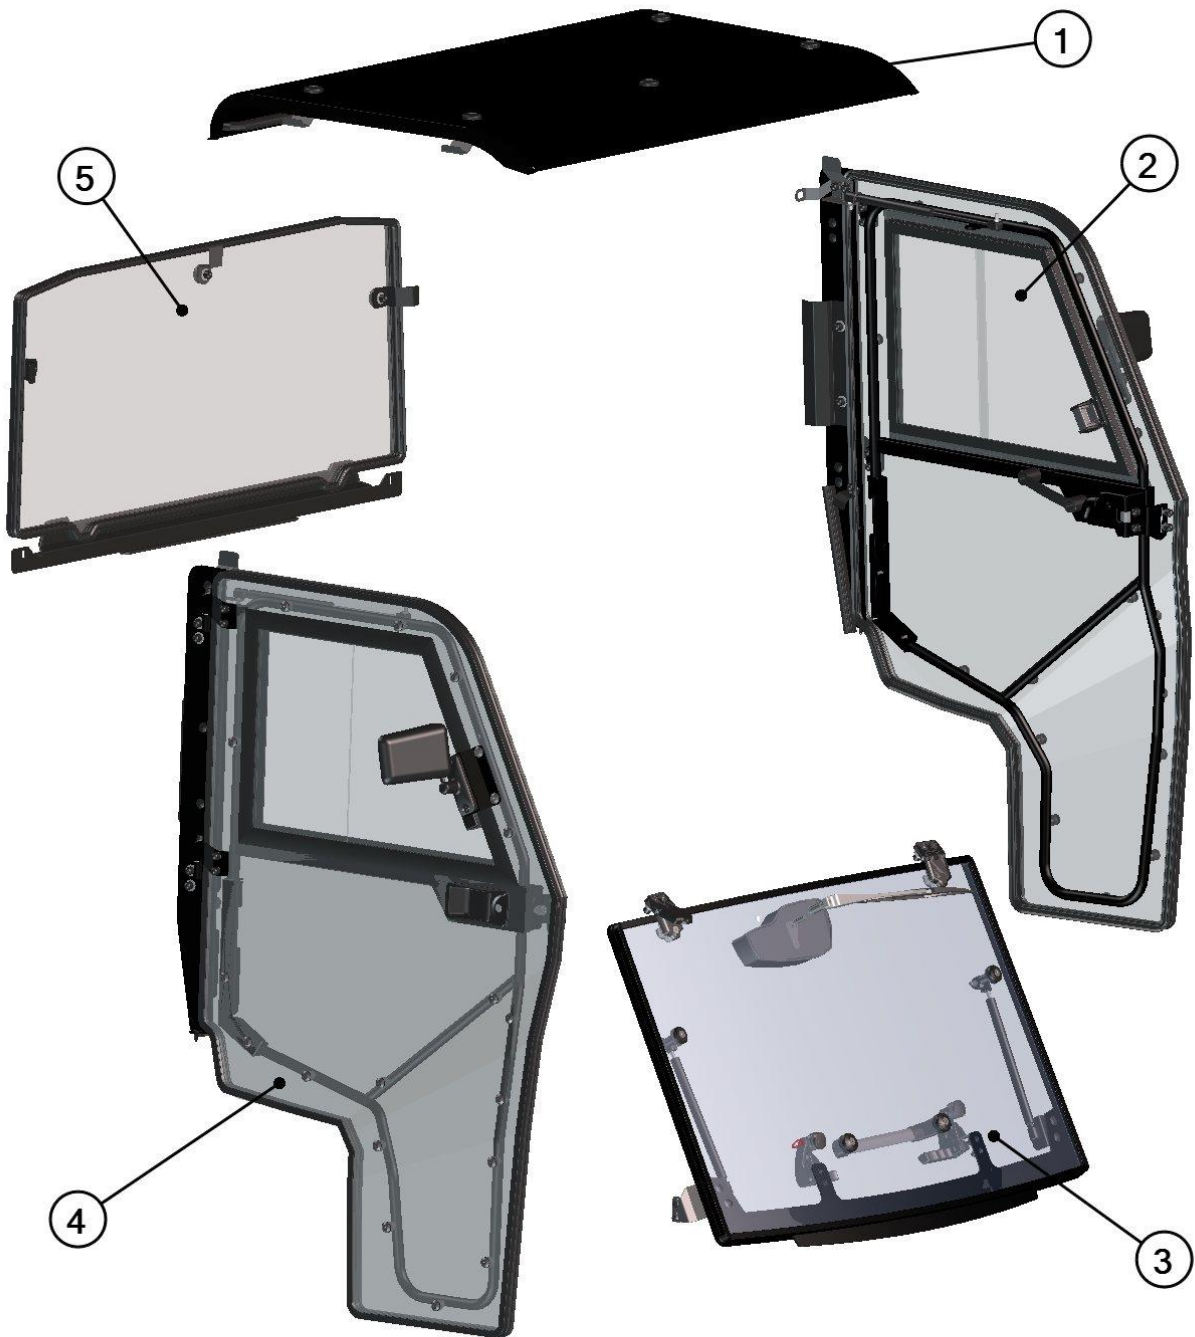

HardCabs

A DFK AMERICA COMPANY

SPARE - PARTS CATALOG

POLARIS **RNG 570 EFI KPC** **MIDSIZE**

CAB PREVIEW

2

3

Id	Catalogue no.	Description	Qty
1	32S09U01S30	ROOF	1
2	32S09U01S40	LEFT DOOR	1
3	32S09U01S10	FRONT PANEL	1
4	32S09U01S50	RIGHT DOOR	1
5	32S09U01S20	REAR PANEL	1

FRONT PANEL

5

Id	Catalogue no.	Description	Qty
1	32S05U01-10M006	FRONT UPPER HINGE ASSEMBLY	2
2	32S09U01-10M008	FRONT WIPER ASSEMBLY	1
3	001693	GAS SPRING HOLDER ASSEMBLY	2
4	00-10M022	GAS SPRING	2
5	32S09U01-10M007	RIGHT FRONT BOTTOM LEDGE HOLDER ASSEMBLY	1
6	00-113U-M002	FRONT GLASS HANDLE ASSEMBLY	1
7	32S09U01-10M004	FRONT BOTTOM LEDGE ASSEMBLY	1
8	32S09U01-10M002	LEFT FRONT BOTTOM LEDGE HOLDER ASSEMBLY	1
9	32S09U01-10M001	FRONT GLASS WITH SEALING	1

ROOF

Id	Catalogue no.	Description	Qty
1	32S09U01-30M001	SIDE ROOF HOLDER ASSEMBLY	4
2	32S09U01-30M111	ROOF PANEL	1
3	32S09U01-30M002	FRONT ROOF HOLDER ASSEMBLY	1
4	32S09U01-30M004	REAR ROOF LEDGE	1

LEFT DOOR + RIGHT DOOR ASSEMBLY