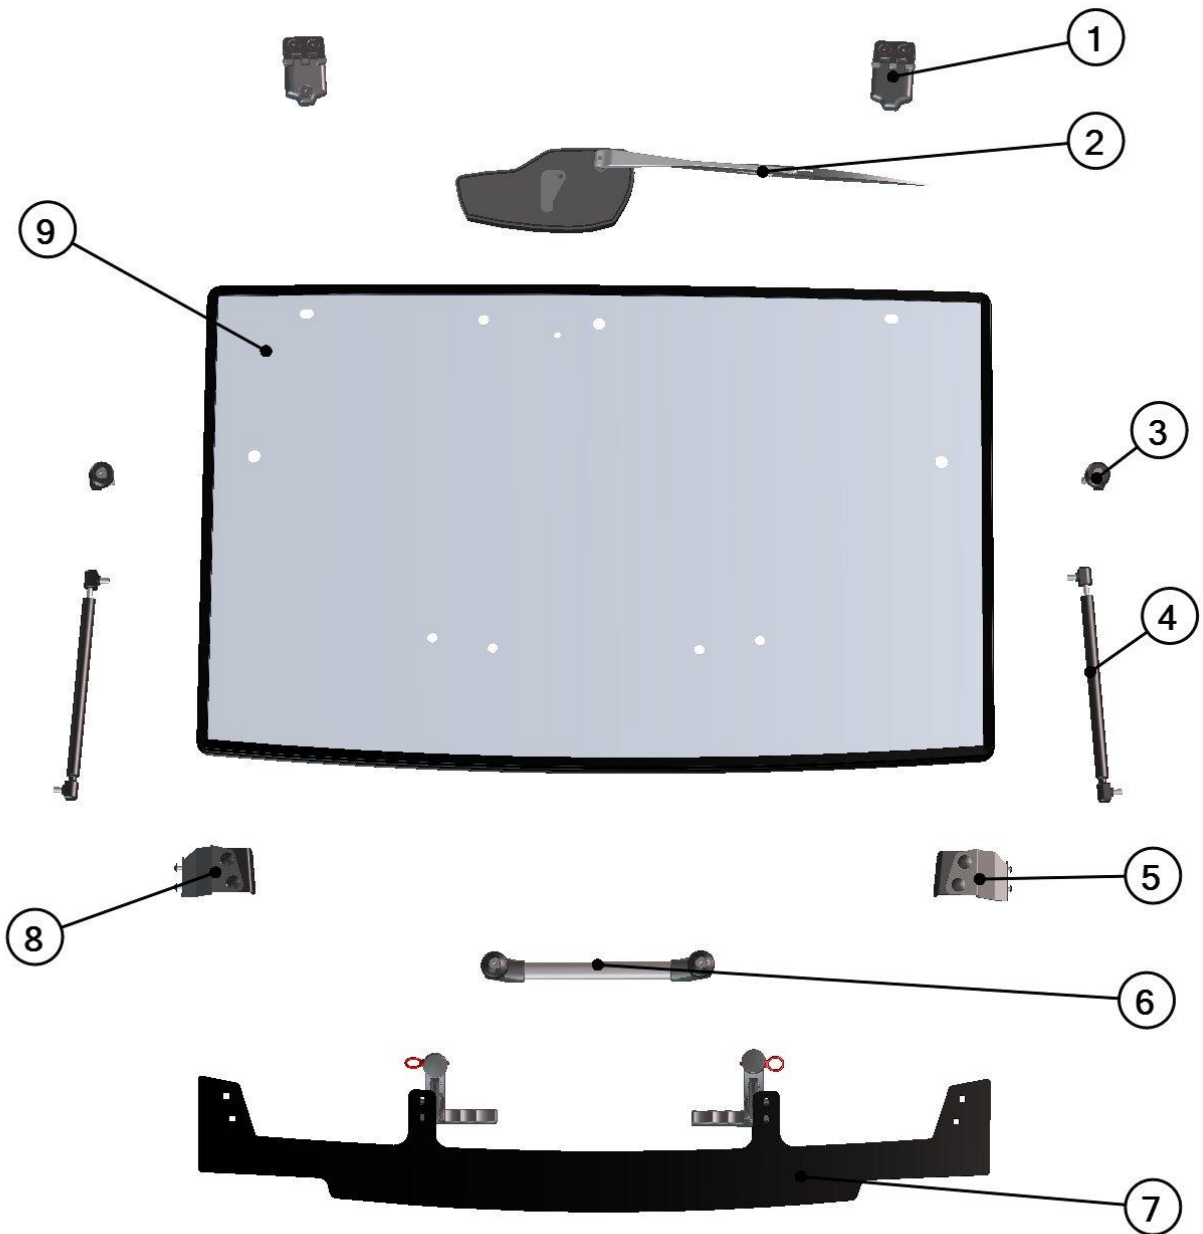

FRONT PANEL

5

Id	Catalogue no.	Description	Qty
1	32S05U01-10M006	FRONT UPPER HINGE ASSEMBLY	2
2	32S09U01-10M008	FRONT WIPER ASSEMBLY	1
3	001693	GAS SPRING HOLDER ASSEMBLY	2
4	00-10M022	GAS SPRING	2
5	32S09U01-10M007	RIGHT FRONT BOTTOM LEDGE HOLDER ASSEMBLY	1
6	00-113U-M002	FRONT GLASS HANDLE ASSEMBLY	1
7	32S09U01-10M004	FRONT BOTTOM LEDGE ASSEMBLY	1
8	32S09U01-10M002	LEFT FRONT BOTTOM LEDGE HOLDER ASSEMBLY	1
9	32S09U01-10M001	FRONT GLASS WITH SEALING	1