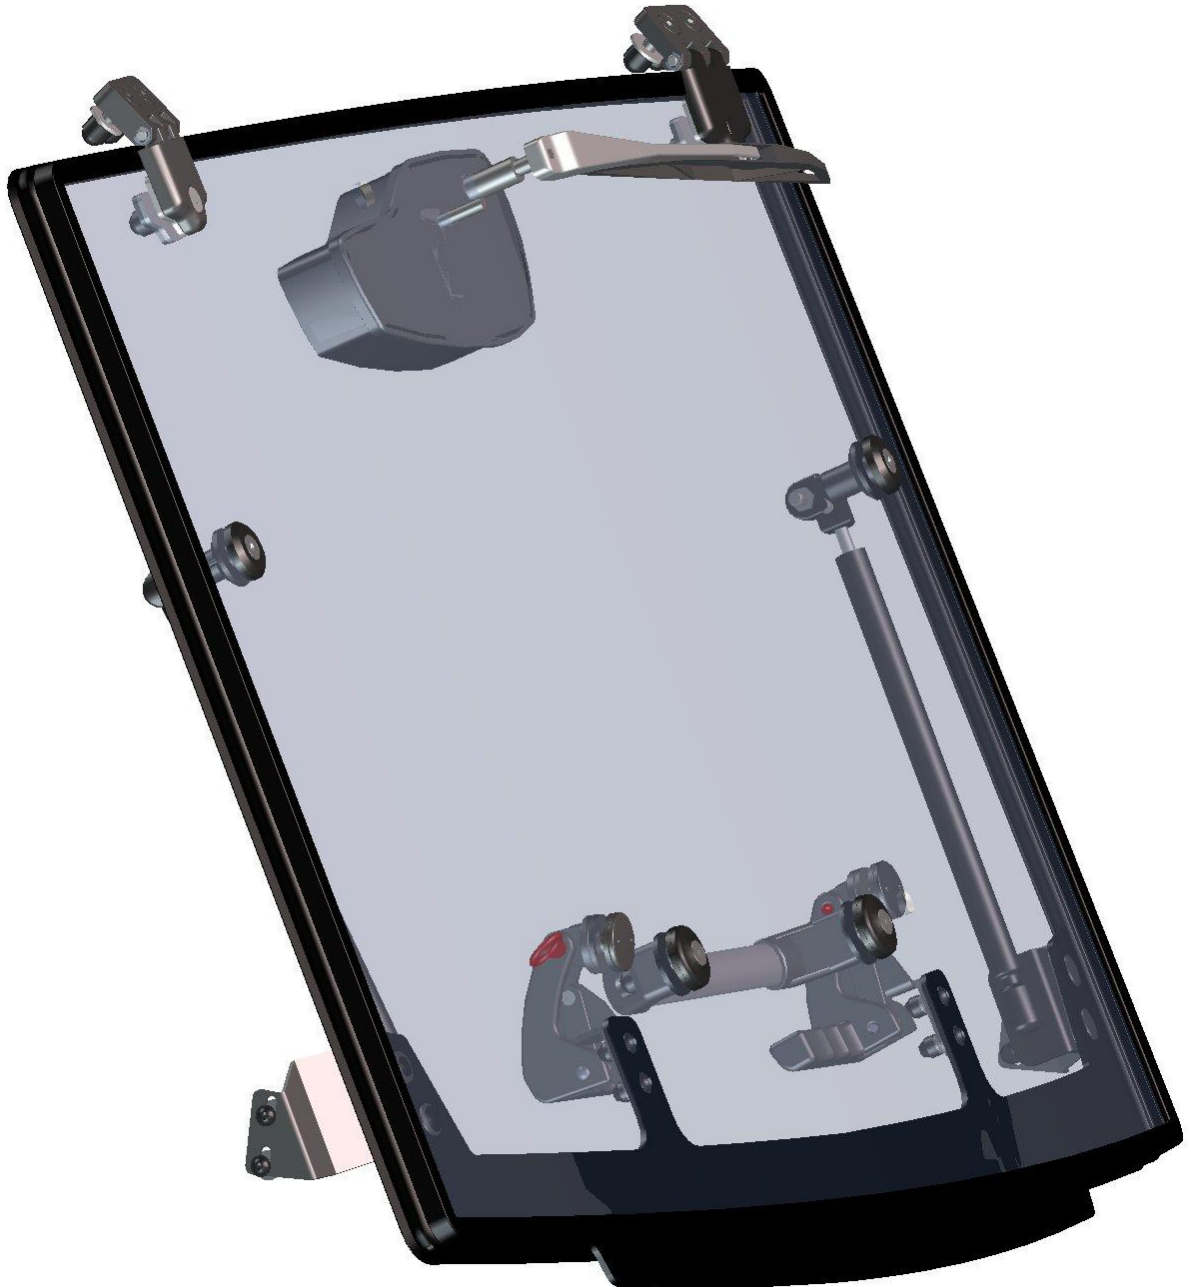

HardCabs

A DFK AMERICA COMPANY

SPARE - PARTS CATALOG

POLARIS **RNG 570 EFI KPC** **MIDSIZE**

CAB PREVIEW

2

3

Id	Catalogue no.	Description	Qty
1	32S09U01S30	ROOF	1
2	32S09U01S40	LEFT DOOR	1
3	32S09U01S10	FRONT PANEL	1
4	32S09U01S50	RIGHT DOOR	1
5	32S09U01S20	REAR PANEL	1

FRONT PANEL

5

Id	Catalogue no.	Description	Qty
1	32S05U01-10M006	FRONT UPPER HINGE ASSEMBLY	2
2	32S09U01-10M008	FRONT WIPER ASSEMBLY	1
3	001693	GAS SPRING HOLDER ASSEMBLY	2
4	00-10M022	GAS SPRING	2
5	32S09U01-10M007	RIGHT FRONT BOTTOM LEDGE HOLDER ASSEMBLY	1
6	00-113U-M002	FRONT GLASS HANDLE ASSEMBLY	1
7	32S09U01-10M004	FRONT BOTTOM LEDGE ASSEMBLY	1
8	32S09U01-10M002	LEFT FRONT BOTTOM LEDGE HOLDER ASSEMBLY	1
9	32S09U01-10M001	FRONT GLASS WITH SEALING	1

ROOF

Id	Catalogue no.	Description	Qty
1	32S09U01-30M001	SIDE ROOF HOLDER ASSEMBLY	4
2	32S09U01-30M111	ROOF PANEL	1
3	32S09U01-30M002	FRONT ROOF HOLDER ASSEMBLY	1
4	32S09U01-30M004	REAR ROOF LEDGE	1

LEFT DOOR + RIGHT DOOR ASSEMBLY