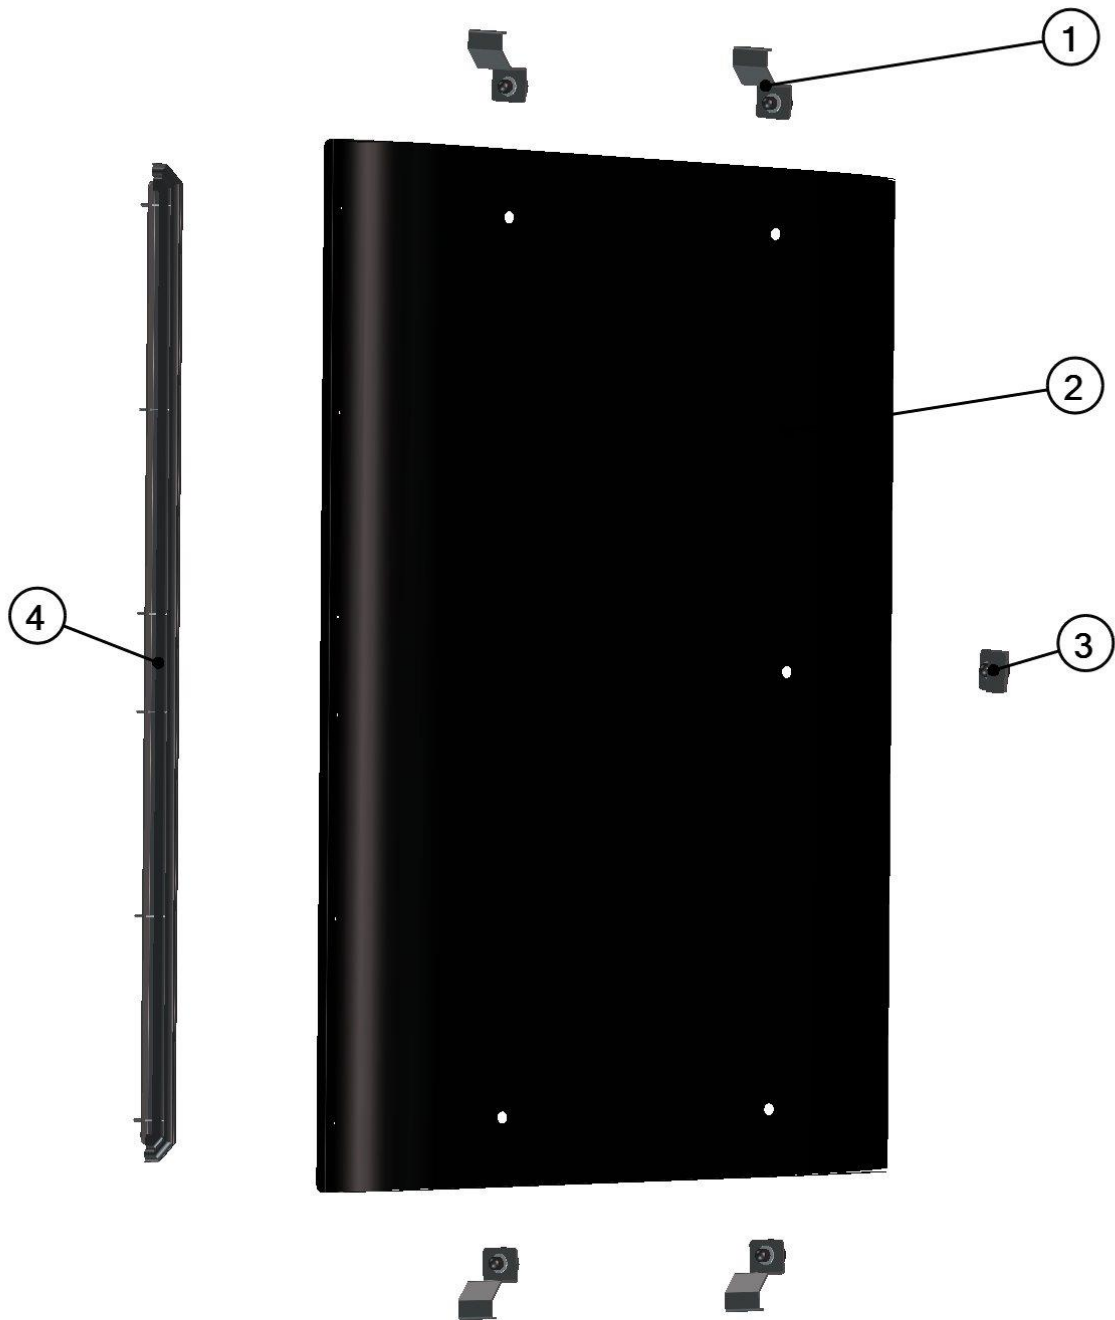

FRONT PANEL

5

Id	Catalogue no.	Description	Qty
1	32S05U01-10M006	FRONT UPPER HINGE ASSEMBLY	2
2	32S09U01-10M008	FRONT WIPER ASSEMBLY	1
3	001693	GAS SPRING HOLDER ASSEMBLY	2
4	00-10M022	GAS SPRING	2
5	32S09U01-10M007	RIGHT FRONT BOTTOM LEDGE HOLDER ASSEMBLY	1
6	00-113U-M002	FRONT GLASS HANDLE ASSEMBLY	1
7	32S09U01-10M004	FRONT BOTTOM LEDGE ASSEMBLY	1
8	32S09U01-10M002	LEFT FRONT BOTTOM LEDGE HOLDER ASSEMBLY	1
9	32S09U01-10M001	FRONT GLASS WITH SEALING	1

ROOF

Id	Catalogue no.	Description	Qty
1	32S09U01-30M001	SIDE ROOF HOLDER ASSEMBLY	4
2	32S09U01-30M111	ROOF PANEL	1
3	32S09U01-30M002	FRONT ROOF HOLDER ASSEMBLY	1
4	32S09U01-30M004	REAR ROOF LEDGE	1

LEFT DOOR + RIGHT DOOR ASSEMBLY