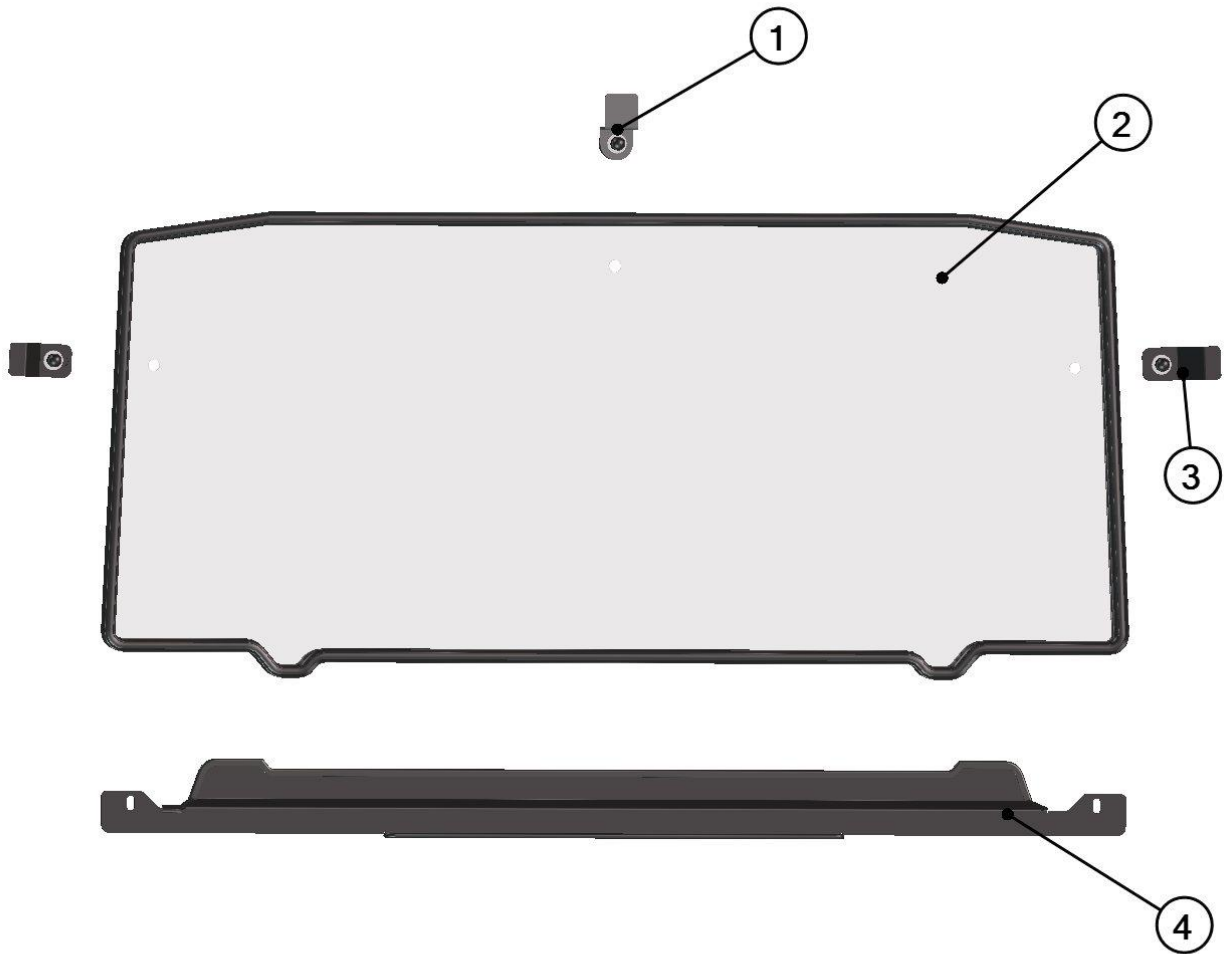

7

Id	Catalogue no.	Description	Qty
1	32S09U01-20M004	UPPER REAR GLASS HOLDER ASSEMBLY	1
2	32S09U01-20M001	REAR GLASS WITH SEALING	1
3	32S09U01-20M003	REAR GLASS HOLDER ASSEMBLY	2
4	32S09U01-20M002	REAR BOTTOM LEDGE ASSEMBLY	1