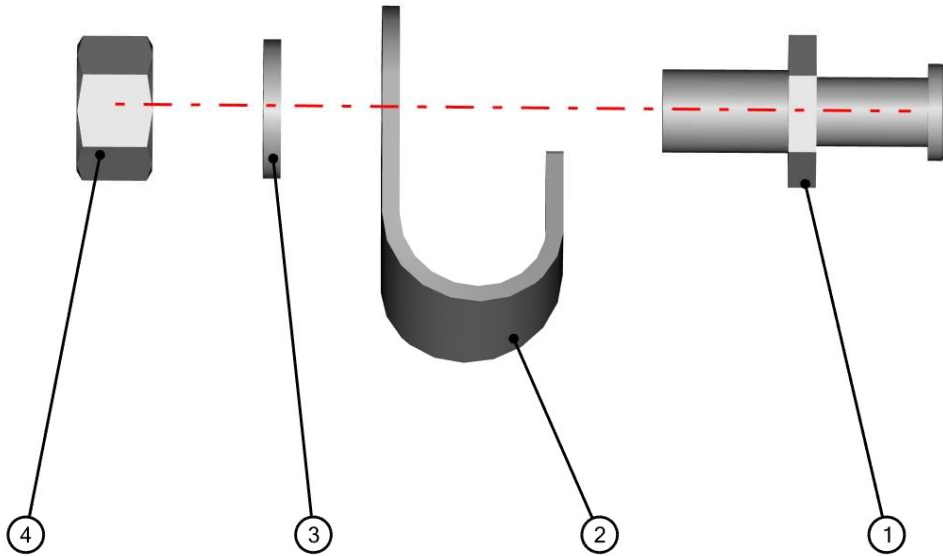

DOOR STOP ASSEMBLY

55

ID	Catalogue no.	Description	Qty
1	000854	DOOSR STOP PIN	1
2	000855	DOOSR STOP HOOK	1
3	000857	DOOSR STOP WASHER	1
4	000856	DOOSR STOP NUT	1