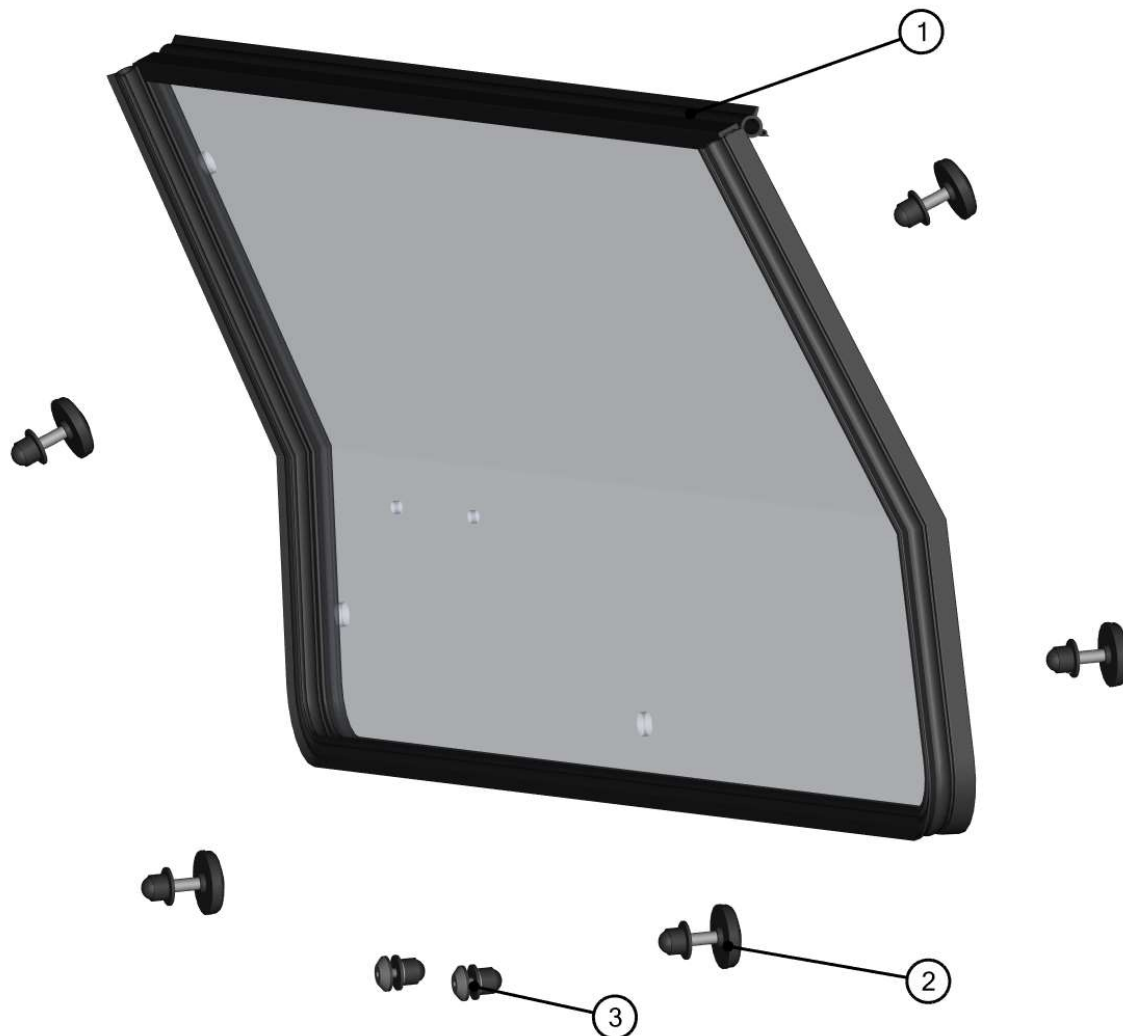

REAR WINDOW ASSEMBLY

21

ID	Catalogue no.	Description	Qty
1	58S04U01-20M007	REAR WINDOW ASSEMBLY	1
2	58S04U01-20M008	REAR SCREW ASSEMBLY	5
3	58S04U01-20M006	REAR LABEL SCREW ASSEMBLY	2