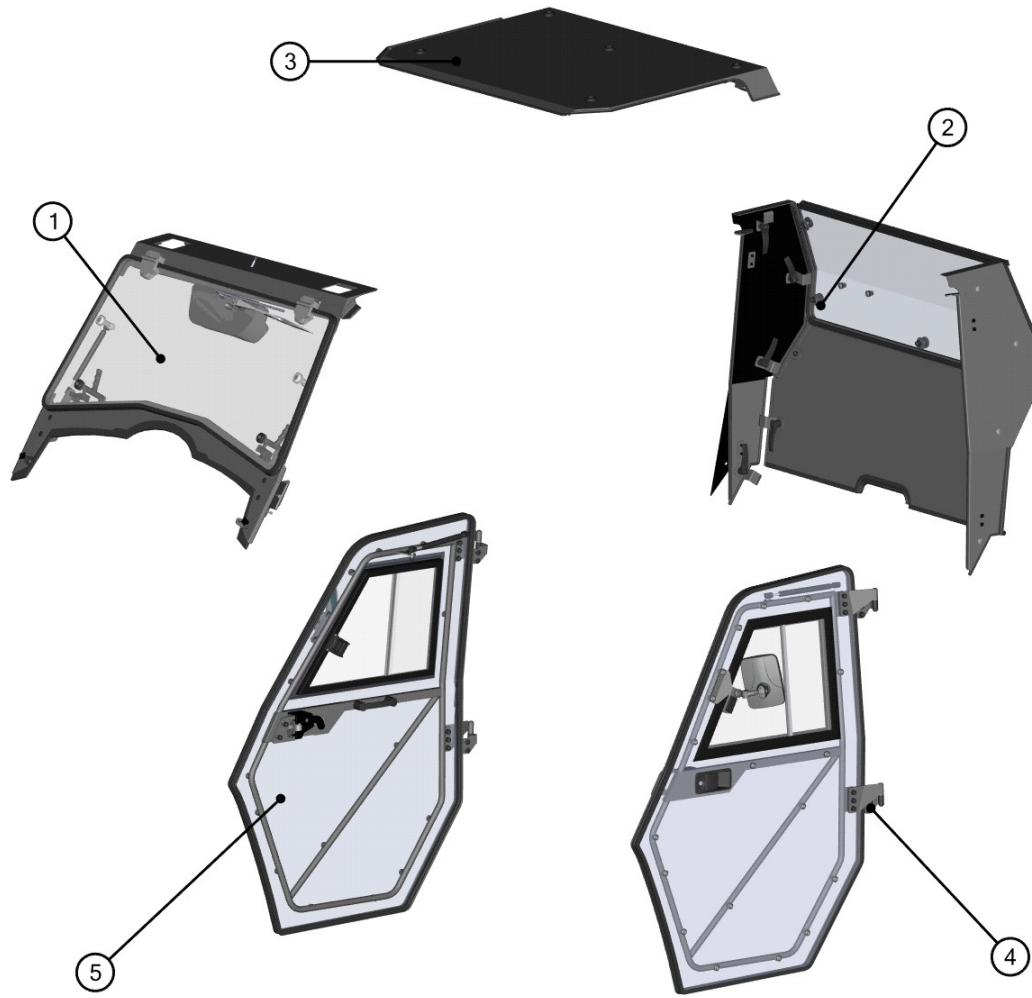

6

ID	Catalogue no.	Description	Qty
1	58S04U01S10	FRONT PANEL	1
2	58S04U01S20	REAR PANEL	1
3	58S04U01S30	ROOF PANEL	1
4	58S04U01S40	LEFT DOOR	1
5	58S04U01S50	RIGHT DOOR	1

Page
7
19
29
34
43