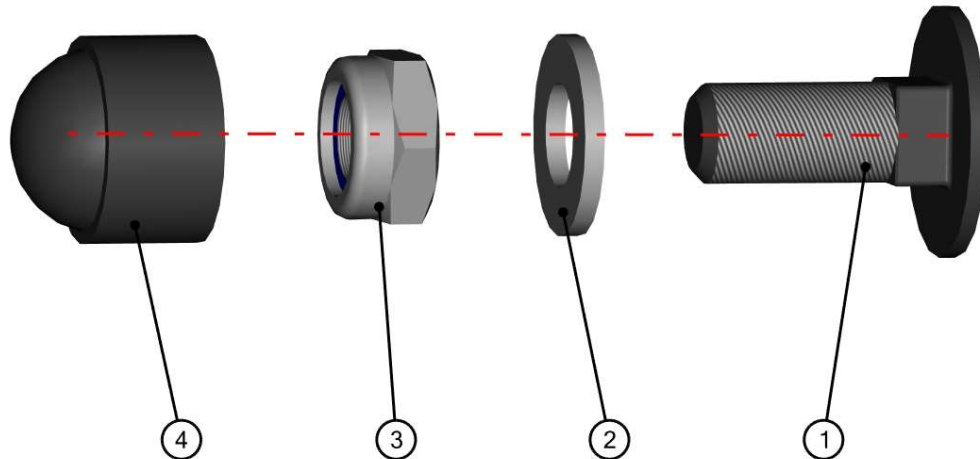

DOOR STOP SCREW ASSEMBLY

ID	Catalogue no.	Description	Qty
1	002575	SCREW M8 x 20	1
2	001387	WASHER 8	1
3	001388	SLEF LOCKING NUT M8	1
4	001309	PLASTIC NUT COVER OK13	1