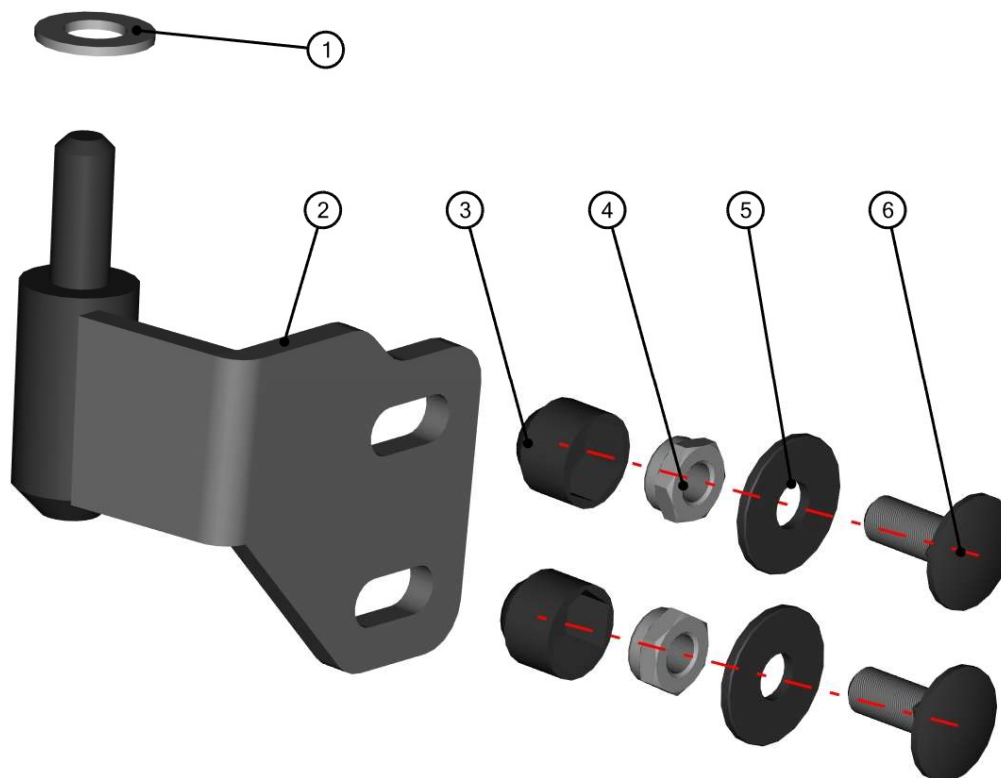

LEFT UPPER HINGE FRAME

40

ID	Catalogue no.	Description	Qty
1	001485	WASHER 10	1
2	58S04U01-40W004	LEFT UPPER FRAME HINGE	1
3	001309	PLASTIC NUT COVER OK 13	2
4	001388	SELF LOCKING NUT M8	2
5	003322	WASHER 8 LARGE	2
6	002575	SCREW M8 x 20	2