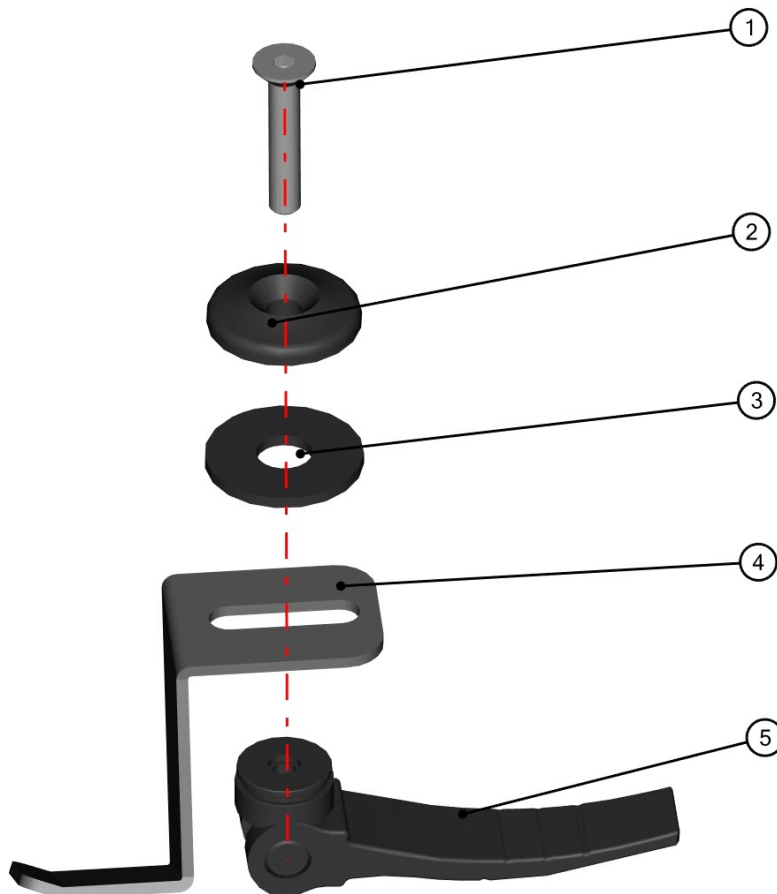

RIGHT REAR FAST LOCK HOLDER ASSEMBLY

ID	Catalogue no.	Description	Qty
1	001694	SCREW M8 x 45	1
2	001429	PLASTIC WASHER 8,5x39 x 14	1
3	001428	RUBBER WASHER 14x40 x 3,5	1
4	58S04U01-30-106	RIGHT REAR ROOF HOLDER	1
5	00-117U-M007	FAST LOCK HOLDER	1