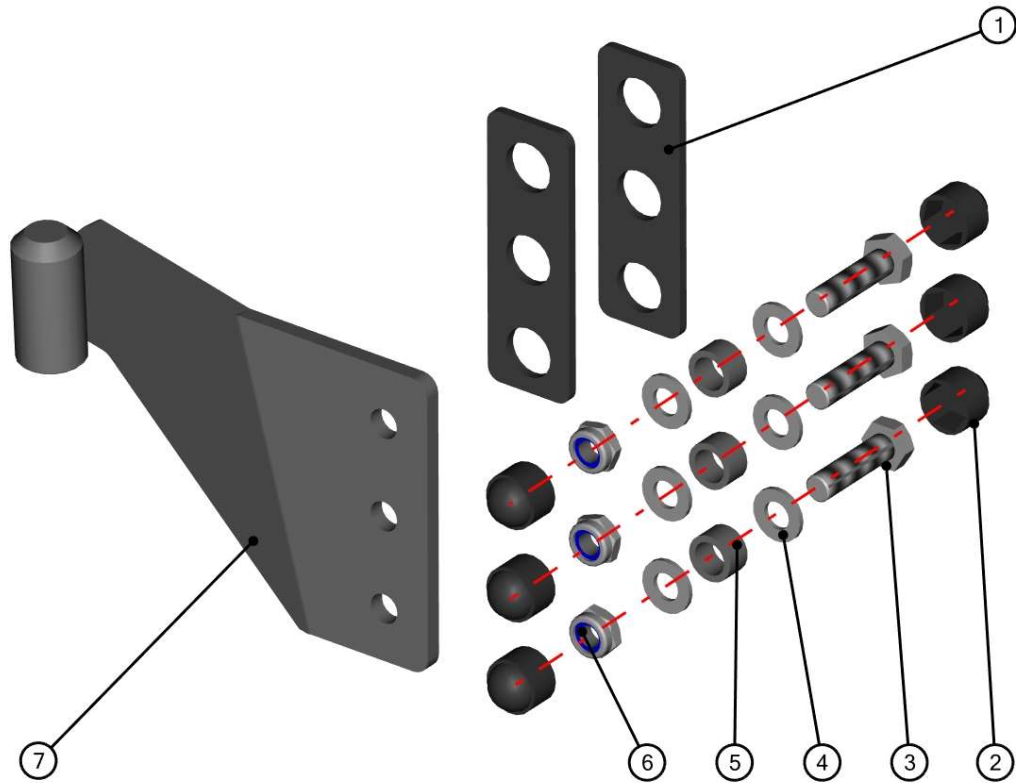

LEFT BOTTOM DOOR HINGE

41

ID	Catalogue no.	Description	Qty
1	58S04U01-40-013	UPPER HINGE RUBBER	2
2	001309	PLASTIC NUT COVER OK13	6
3	001411	SCREW M 8 x 30	3
4	001387	WASHER 8	6
5	41S05U01-40-010	HINGE METAL TUBE	3
6	001388	SELF LOCKING NUT M8	3
7	58S04U01-40W005	LEFT BOTTOM DOOR HINGE WELDED	1