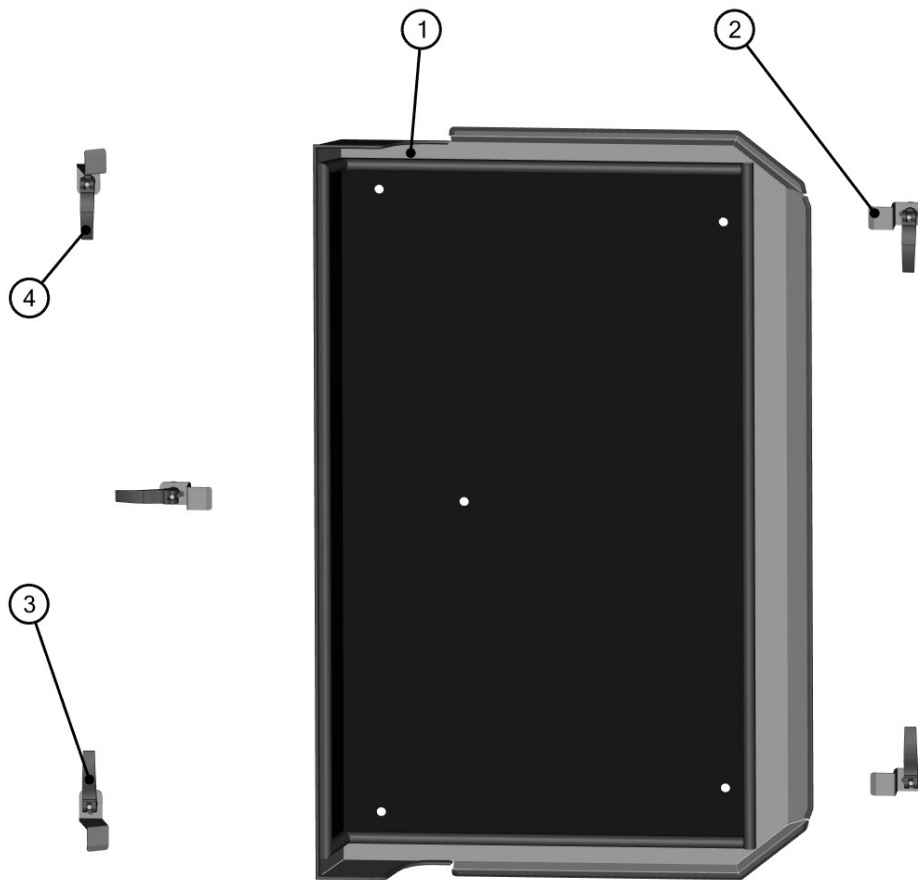

RIGHT DOOR BASE

ID	Catalogue no.	Description	Qty
1	58S04U01-20M104	RIGHT DOOR BASE ASSEMBLY	1
2	58S04U01-20M005	FAST LOCK HOLDER ASSEMBLY	4
3	005435	PLASTIC COVER	4

ROOF PANEL

29

ROOF PANEL ASSEMBLIES

30

ID	Catalogue no.	Description	Qty
1	58S04U01-30M001	ROOF PANEL ASSEMBLY	1
2	58S04U01-30M002	ROOF FAST LOCK HOLDER ASSEMBLY	3
3	58S04U01-30M004	LEFT REAR FAST LOCK HOLDER ASSEMBLY	1
4	58S04U01-30M104	RIGHT REAR FAST LOCK HOLDER ASSEMBLY	1