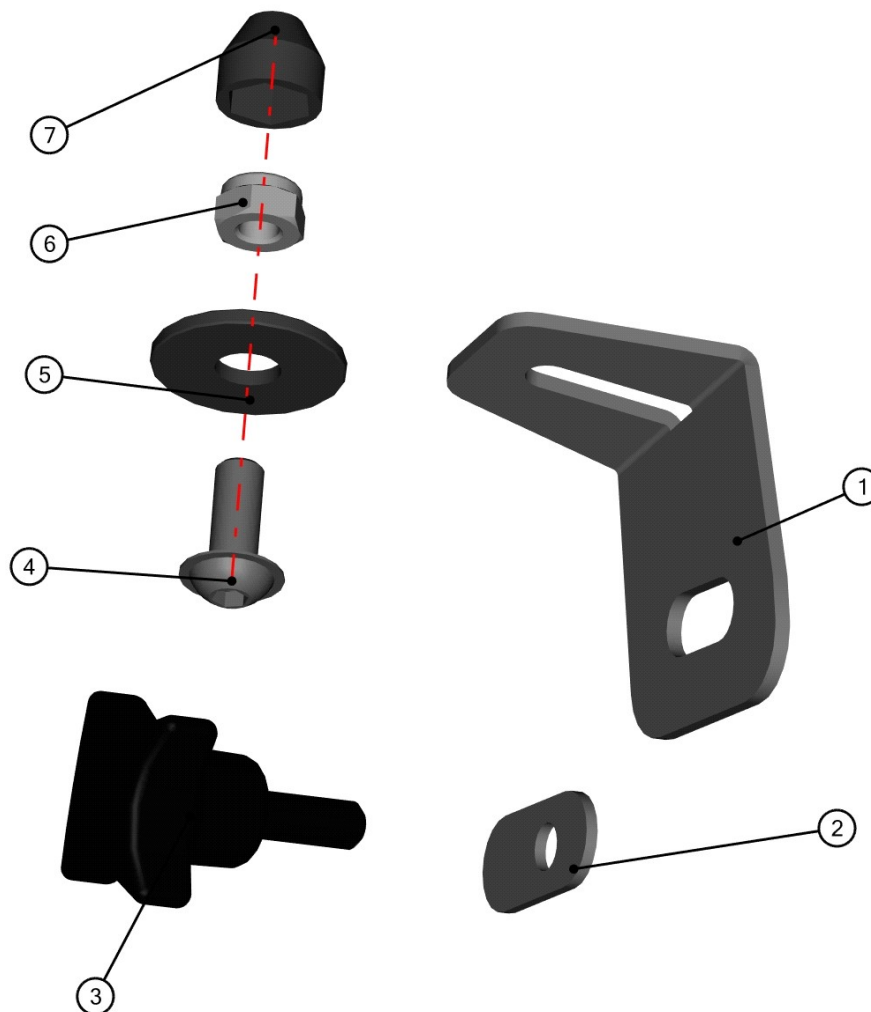

FRONT DASHBOARD LEFT LOCK

ID	Catalogue no.	Description	Qty
1	58S04U01-10-016	DASHBOARD LOCK HOLDER LEFT	1
2	58S04U01-10-018	LOCK HOLDER COVER	1
3	004348	SCREW M6 LARGE	1
4	002971	SCREW M6x15	1
5	003322	WASHER 8 LARGE	1
6	001392	SELF LOCKING NUT M6	1
7	001348	PLASTIC NUT COVER OK 10	1