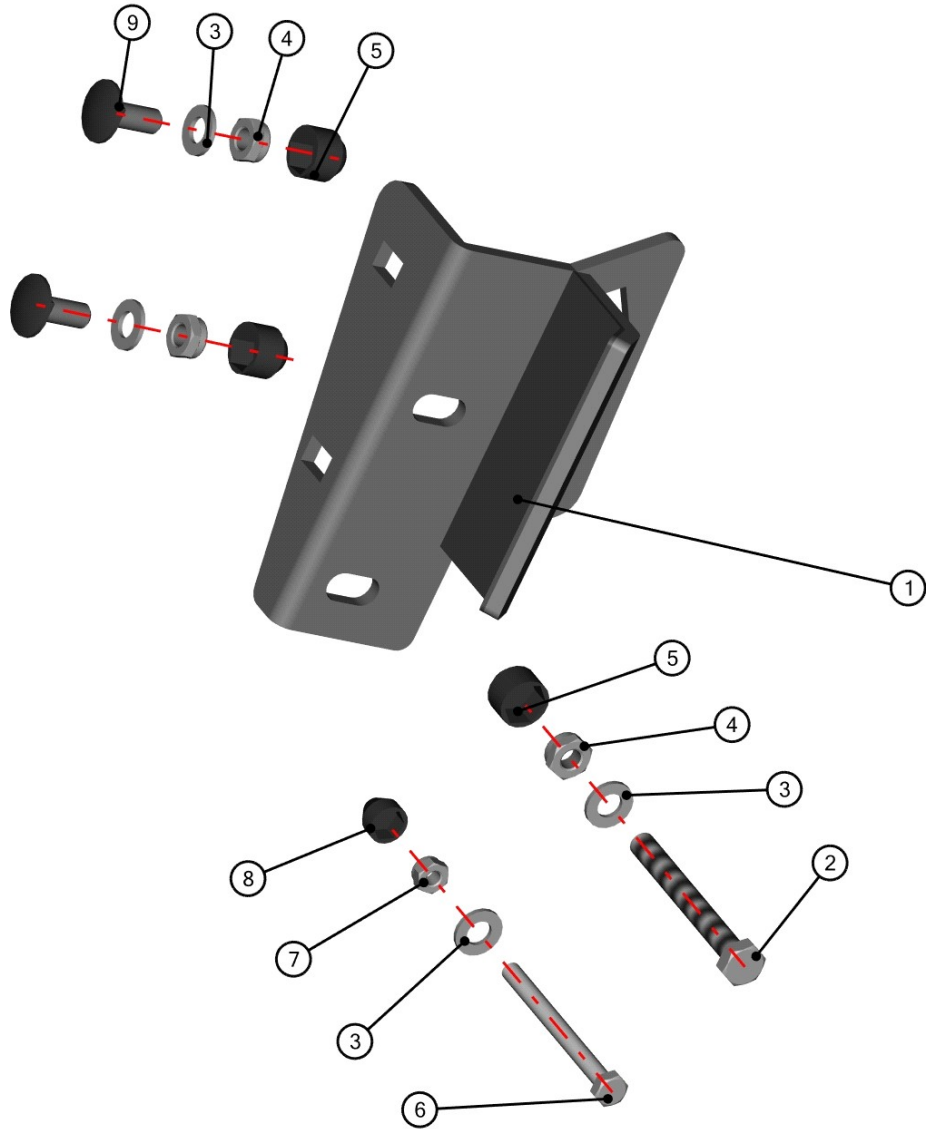

SPARE - PARTS CATALOG

KYMCO
700i SPORT

1. Select the panel that interests you and go to the appropriate page catalog.

HONDA
PIONEER 1000

5

ID	Catalogue no.	Description	Qty	Page
1	XXSXXUXXSXX	ROOF PANEL	1	19
2	XXSXXUXXSXX	REAR PANEL	1	22
3	XXSXXUXXSXX	LEFT DOOR	1	32
4	XXSXXUXXSXX	FRONT PANEL	1	7
5	XXSXXUXXSXX	RIGHT DOOR	1	46

FRONT BOTTOM LEDGE HOLDER LEFT

15

ID	Catalogue no.	Description	Qty
1	58S04U01-10W004	FRONT BOTTOM LEFT HOLDER	1
2	002310	SCREW M8x70	1
3	001387	WASHER 8	4
4	001388	SELF LOCKING NUT M8	3
5	001309	PLASTIC NUT COVER OK 13	3
6	004056	SCREW M6 x 70	1
7	001392	SELF LOCKING NUT M6	1
8	001348	PLASTIC NUT COVER OK 10	1
9	002575	SCREW M8x20	2