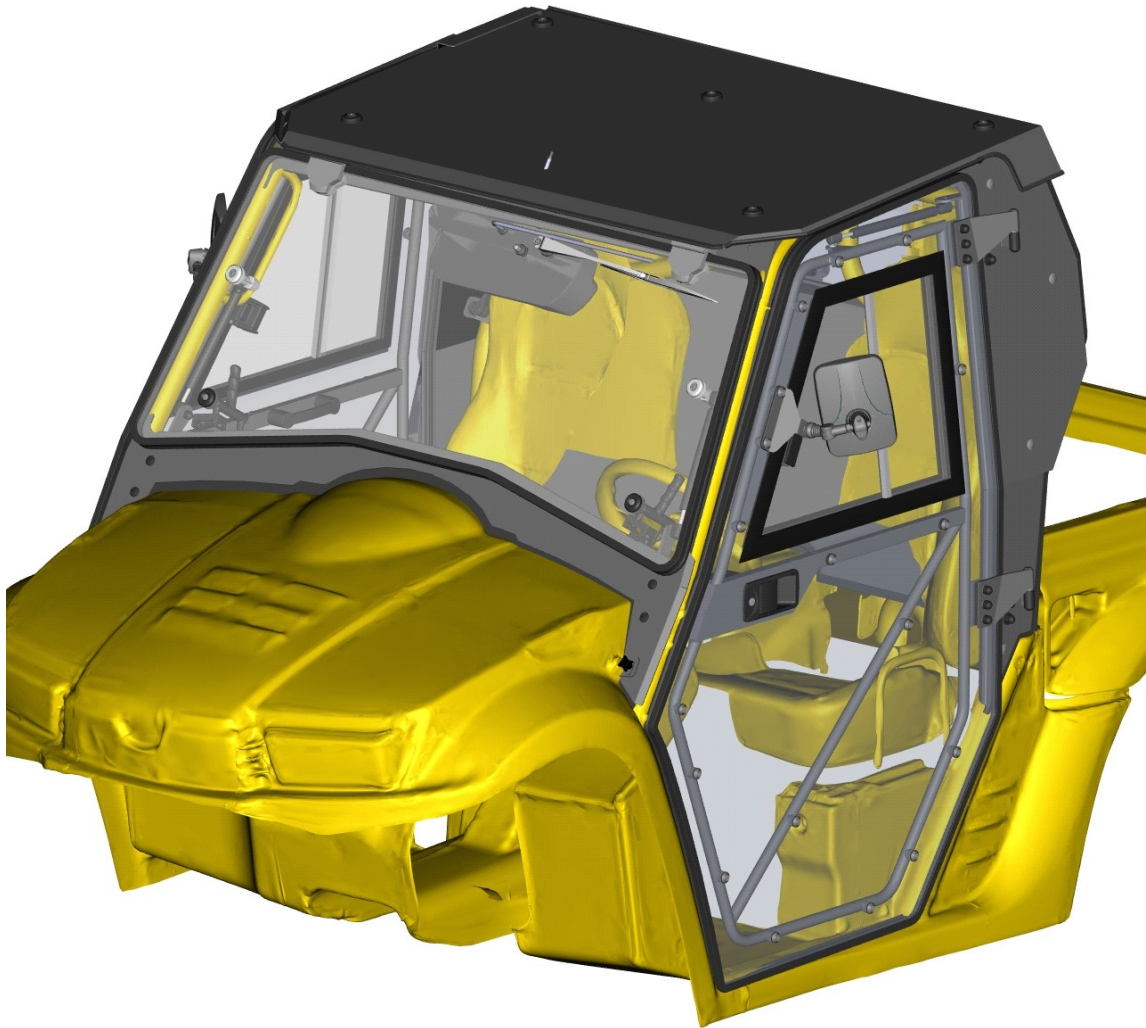

CAB PREVIEW

4