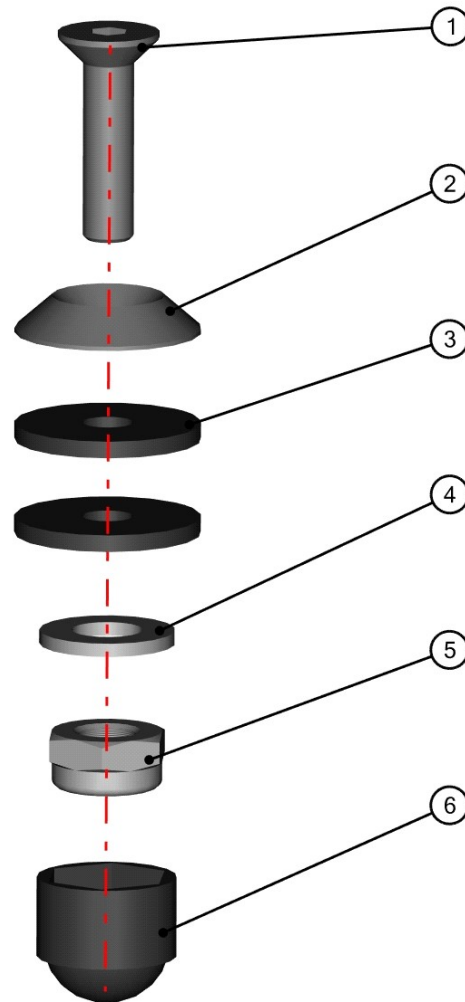

REAR LABEL SCREW ASSEMBLY

ID	Catalogue no.	Description	Qty
1	002120	SCREW M 6 x 30	1
2	001715	PLASTIC WASHER 22x6,4x4,5	1
3	001735	RUBBER WASHER 22x6x2	2
4	001387	WASHER 8	1
5	001388	SELF LOCKING NUT M8	1
6	001309	PLASTIC NUT COVER OK13	1