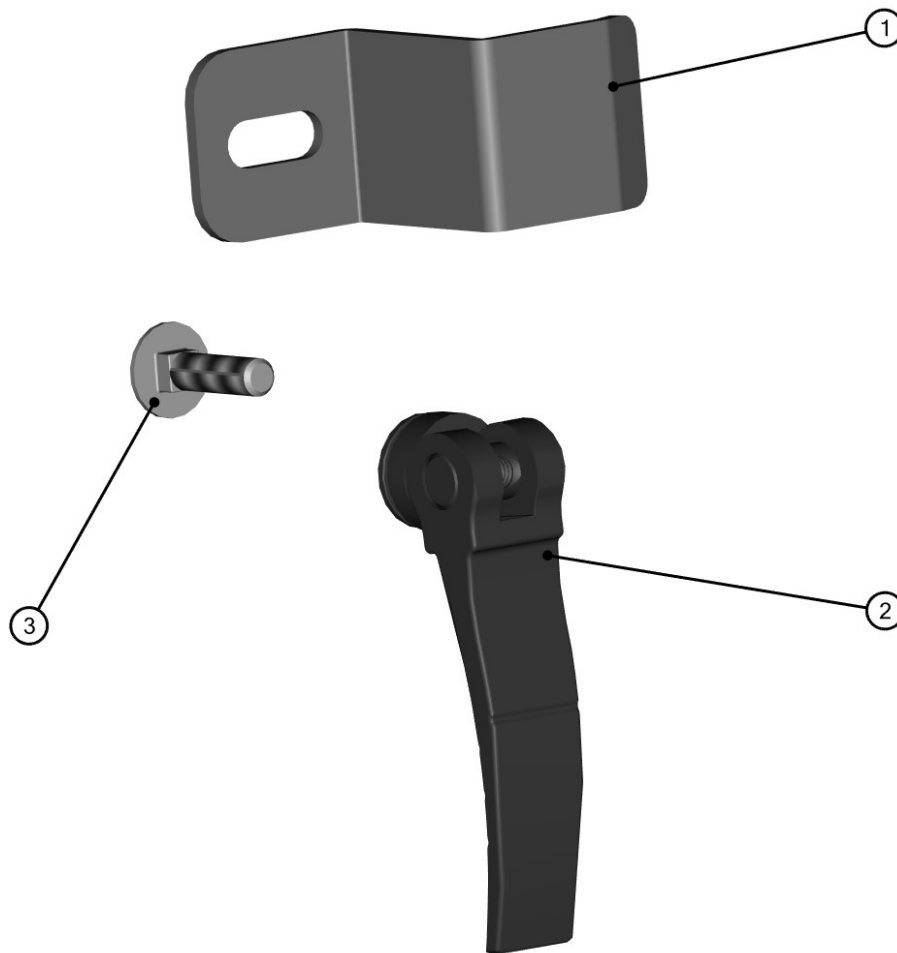

REAR FAST LOCK HOLDER ASSEMBLY

26

ID	Catalogue no.	Description	Qty
1	00-101U-004	REAR HOLDER	1
2	00-117U-M007	FAST LOCK HOLDER	1
3	002603	SCREW M8x30	1