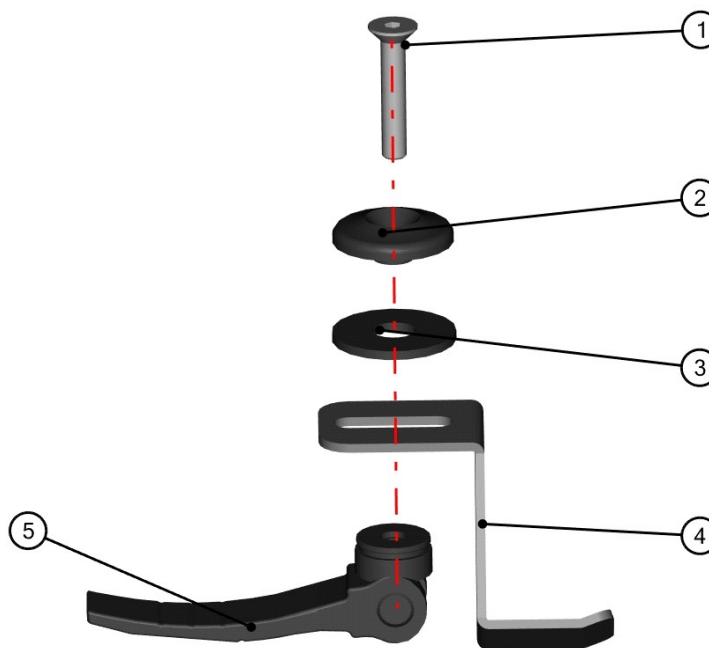

LEFT REAR FAST LOCK HOLDER ASSEMBLY

32

ID	Catalogue no.	Description	Qty
1	001694	SCREW M8 x 45	1
2	001429	PLASTIC WASHER 8,5x39 x 14	1
3	001428	RUBBER WASHER 14x40 x 3,5	1
4	58S04U01-30-006	LEFT REAR ROOF HOLDER	1
5	00-117U-M007	FAST LOCK HOLDER	1