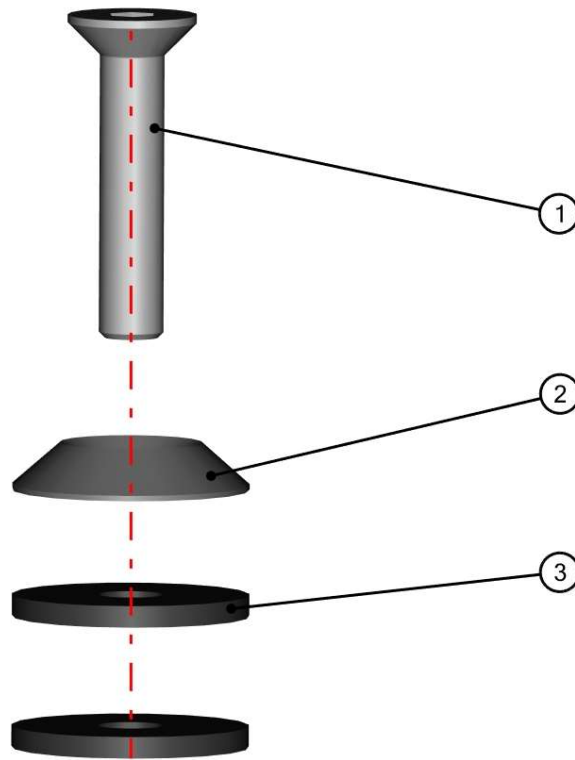

DOOR CENTRAL SCREW ASSEMBLY

ID	Catalogue no.	Description	Qty
1	001701	SCREW M6x30	1
2	001715	PLASTIC WASHER 22x6,4x4,5	1
3	001735	RUBBER WASHER 22x6 x 2	2