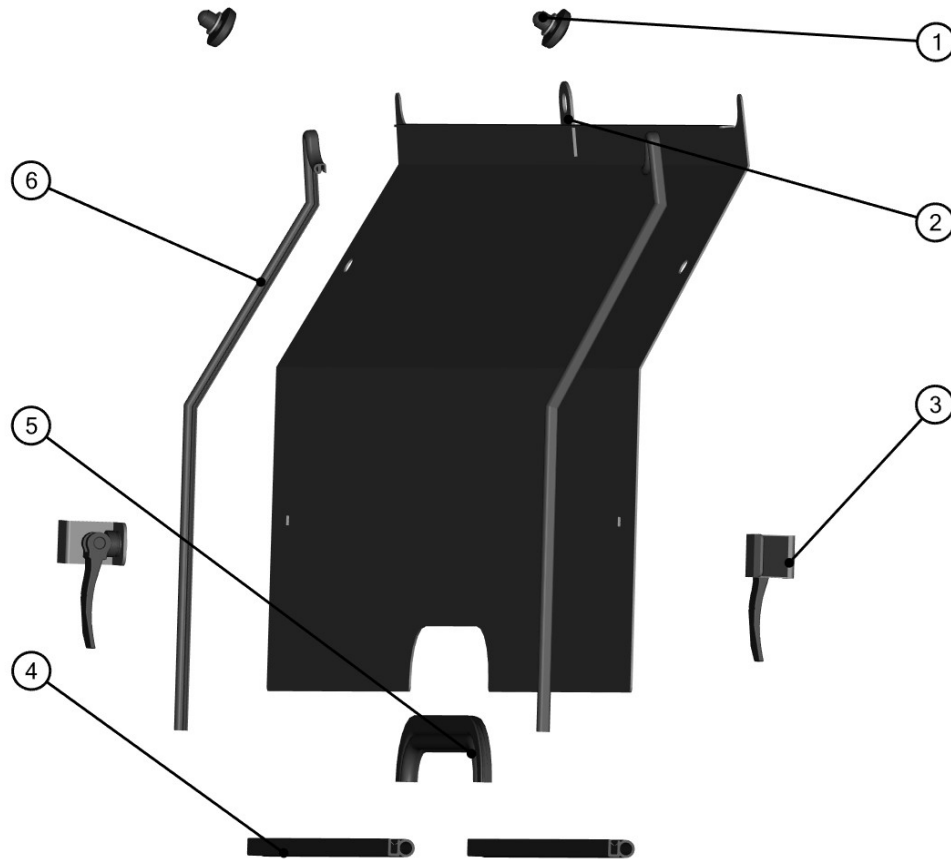

REAR BOTTOM ASSEMBLY

24

ID	Catalogue no.	Description	Qty
1	00-00M002	REAR CENTRAL BOTTOM SCREW ASSEMBLY	2
2	58S04U01-20W001	REAR BOTTOM WELDED ASSEMBLY	1
3	58S04U01-20M005	REAR FAST LOCK HOLDER ASSEMBLY	2
4	001004^58S04U01-20M002	SEALING PIRELA SIDE	1
5	001005^58S04U01-20M002	SEALING PIRELA STRAIGHT	1
6	004134^58S04U01-20M002	SEALING U PROFILE PIRELI	1