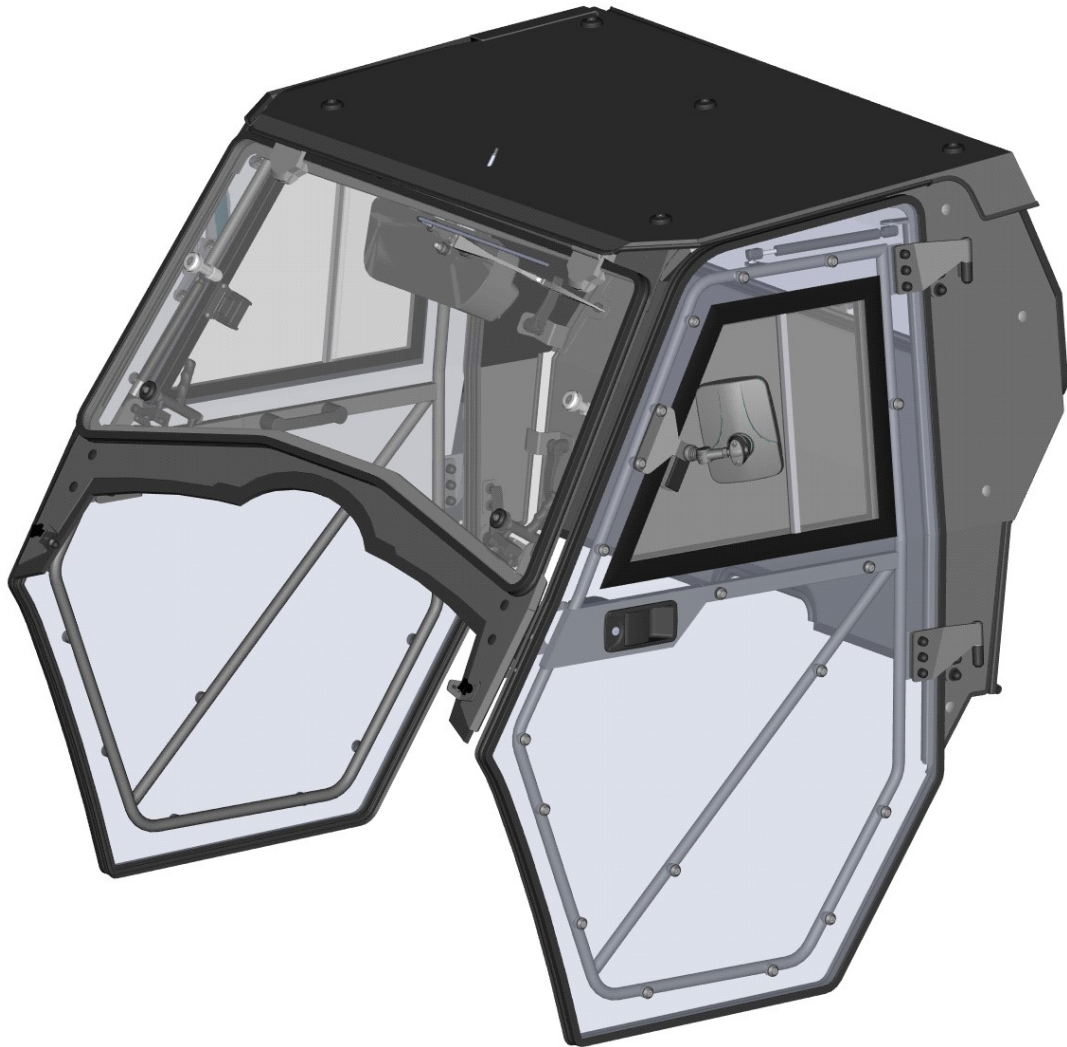

ALL PANELS

5