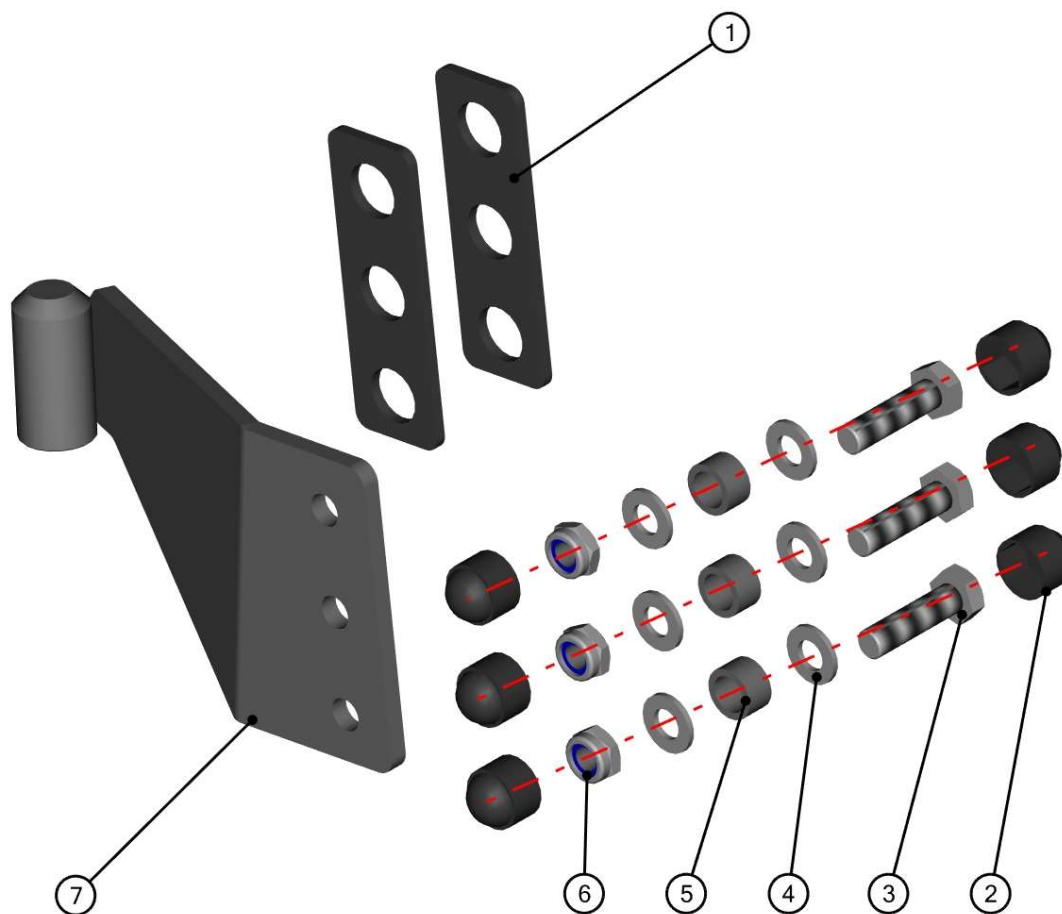

LEFT UPPER DOOR HINGE

42

ID	Catalogue no.	Description	Qty
1	58S04U01-40-013	DOOR HINGE RUBBER	2
2	001309	PLASTIC NUT COVER OK13	6
3	001411	SCREW M 8 x 30	3
4	001387	WASHER 8	6
5	41S05U01-40-010	HINGE TUBE	3
6	001388	SELF LOCKING NUT M8	3
7	58S04U01-40W006	LEFT UPPER HINGE DOOR	1