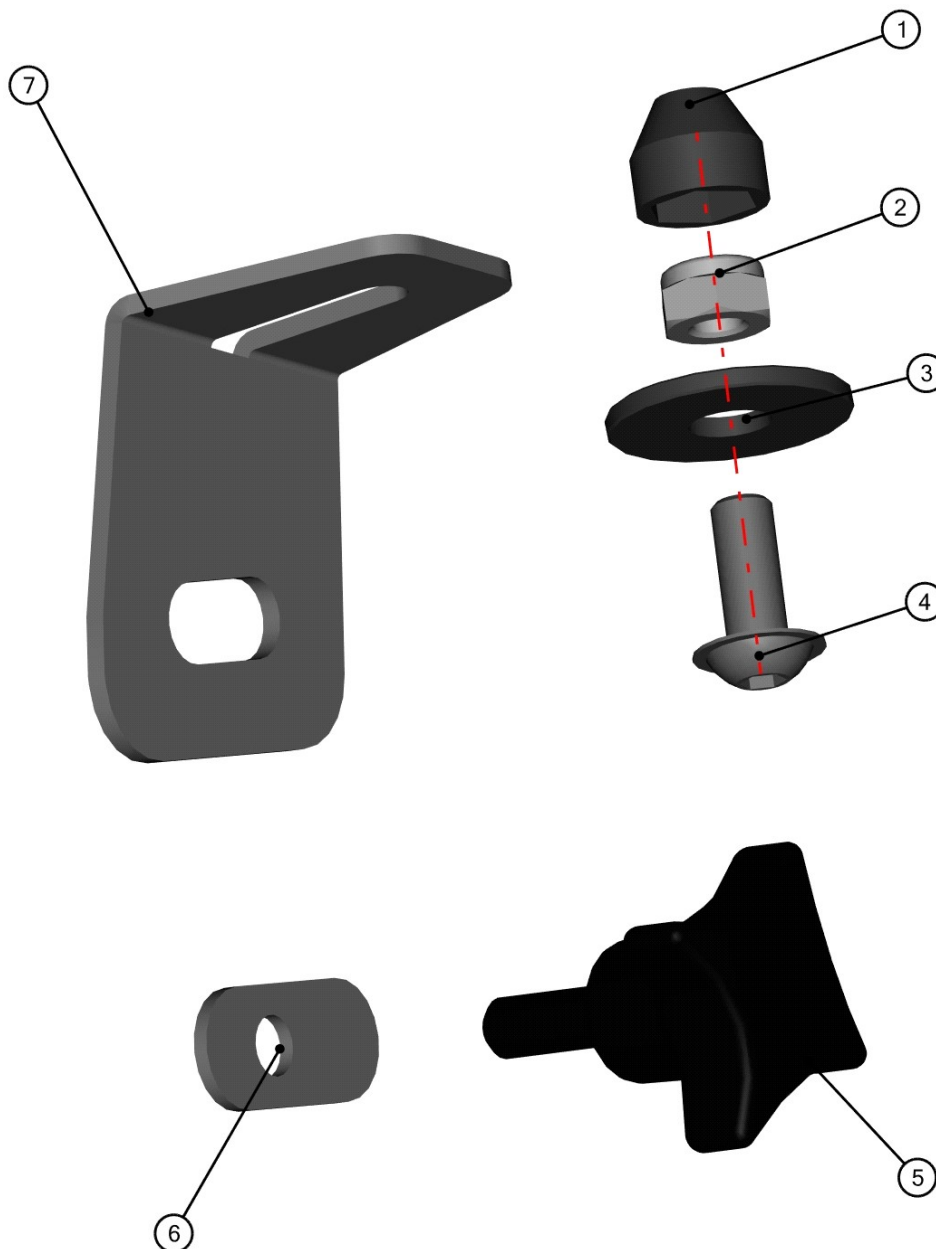

FRONT DASHBOARD RIGHT LOCK

ID	Catalogue no.	Description	Qty
1	001348	PLASTIC NUT COVER OK 10	1
2	001392	SELF-LOCKING NUT M6	1
3	003322	WASHER 8 LARGE	1
4	002971	SCREW M6 x 15	1
5	004348	SCREW M6 LARGE	1
6	58S04U01-10-018	LOCK HOLDER COVER	1
7	58S04U01-10-116	DASHBOARD LOCK HOLDER RIGHT	1