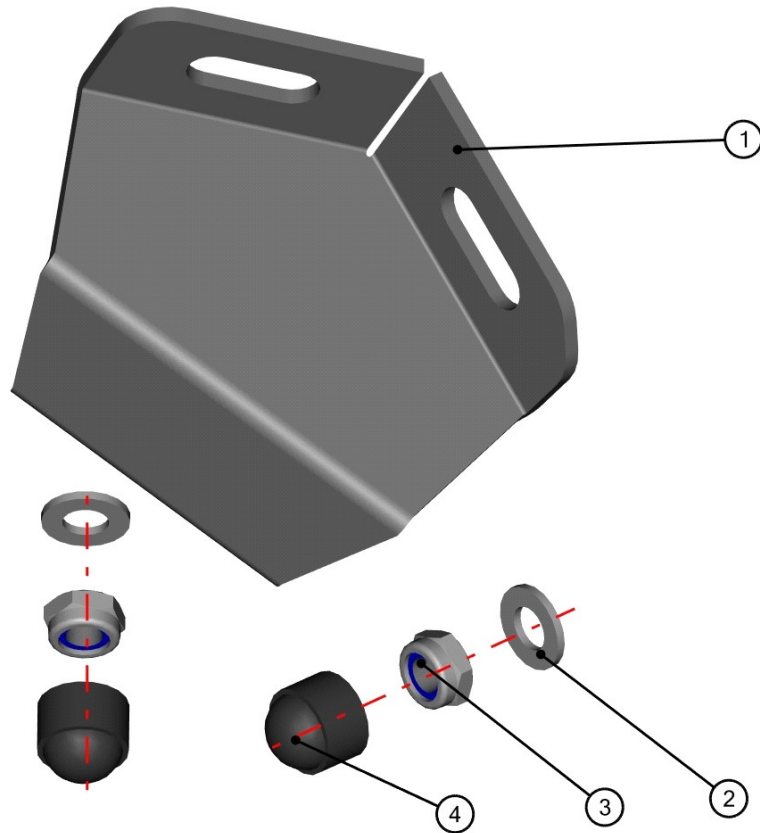

FRONT LEFT UPPER HOLDER ASSEMBLY

12

ID	Catalogue no.	Description	Qty
1	58S04U01-10-006	FRONT LEFT UPPER HOLDER	1
2	001387	WASHER 8	2
3	001388	SELF LOCKING NUT M8	2
4	001309	PLASTIC NUT COVER OK13	2