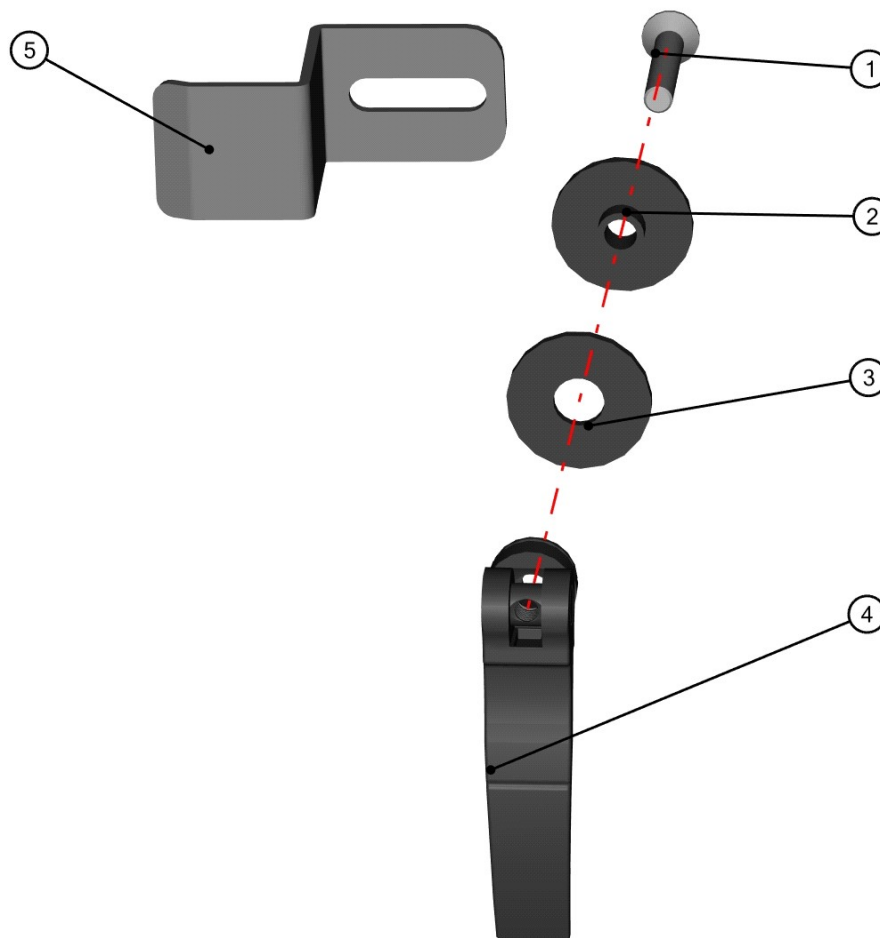

ROOF FAST LOCK HOLDER ASSEMBLY

ID	Catalogue no.	Description	Qty
1	001694	SCREW M8x45	1
2	001429	PLASTIC WASHER 8,5x39 x 14	1
3	001428	RUBBER WASHER 14x40 x 3,5	1
4	00-117U-M007	FAST LOCK HOLDER	1
5	58S04U01-30-004	FRONT ROOF HOLDER	1