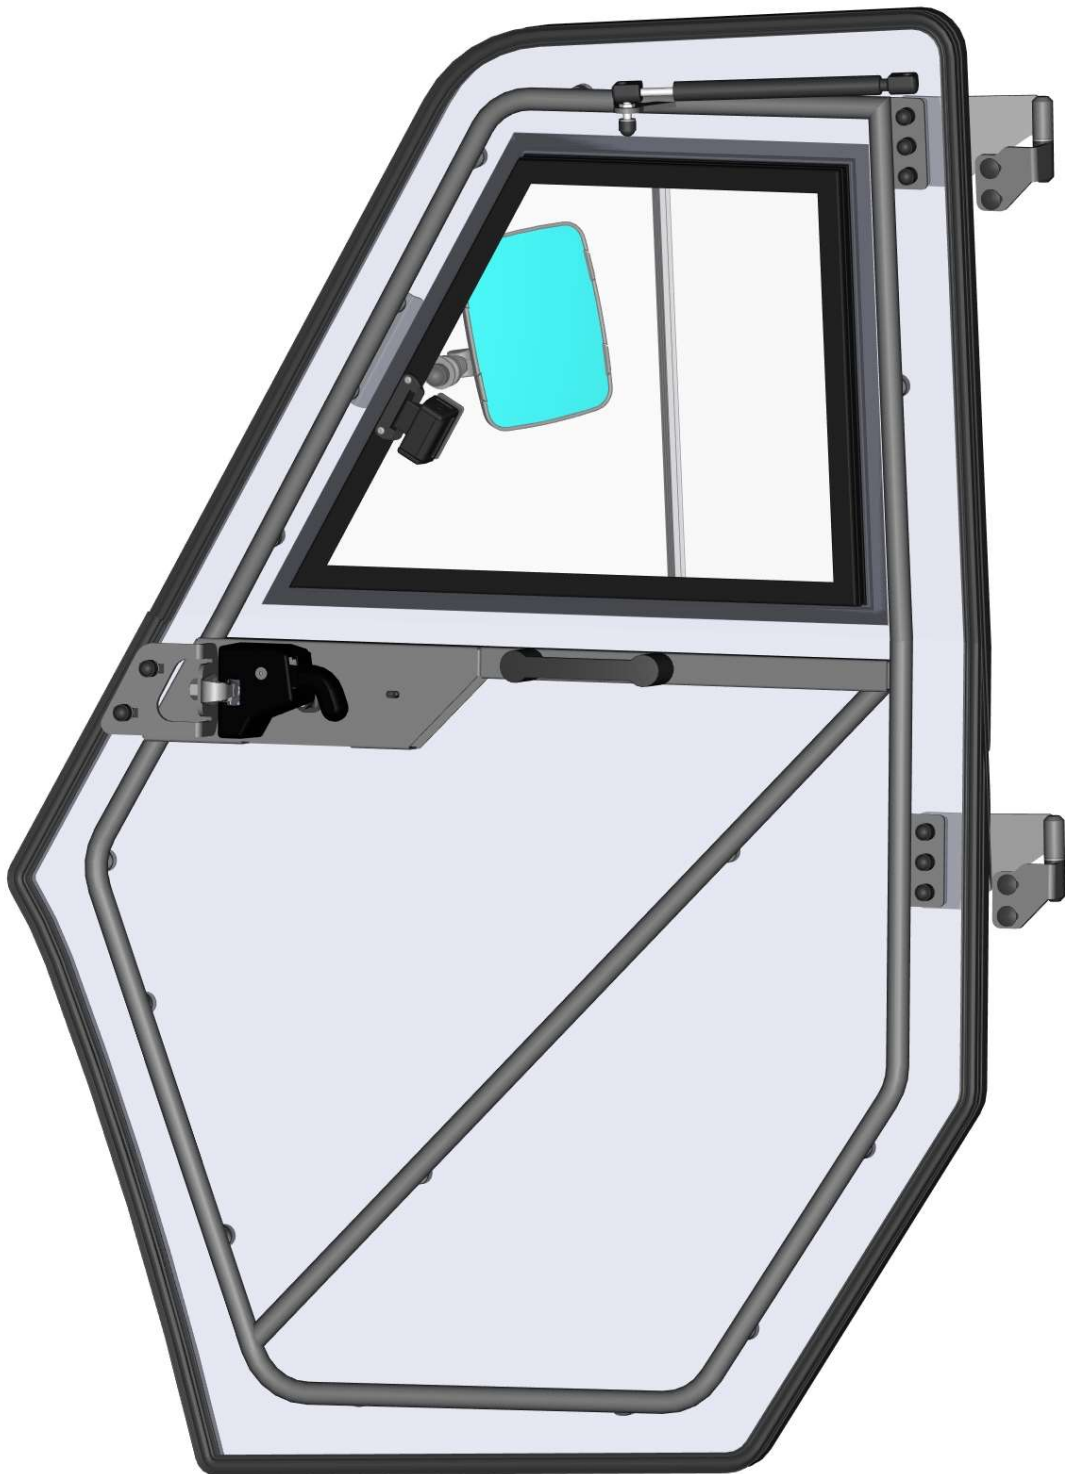

RIGHT DOOR

43