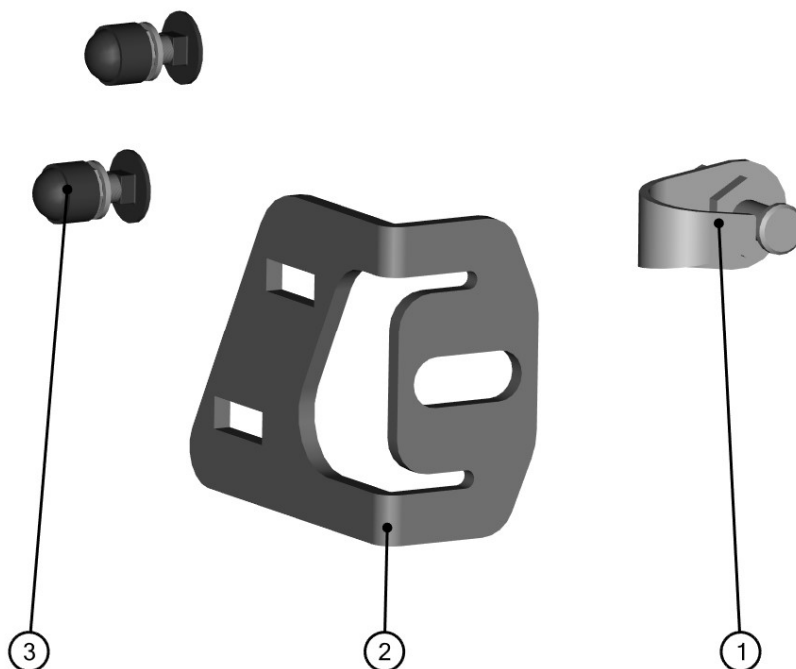

RIGHT DOOR STOP ASSEMBLY

48

ID	Catalogue no.	Description	Qty
1	00-40M007	DOOR STOP ASSEMBLY	1
2	58S04U01-50-016	RIGHT DOOR STOP HOLDER	1
3	00-00M011	DOOR STOP SCREW ASSEMBLY	2