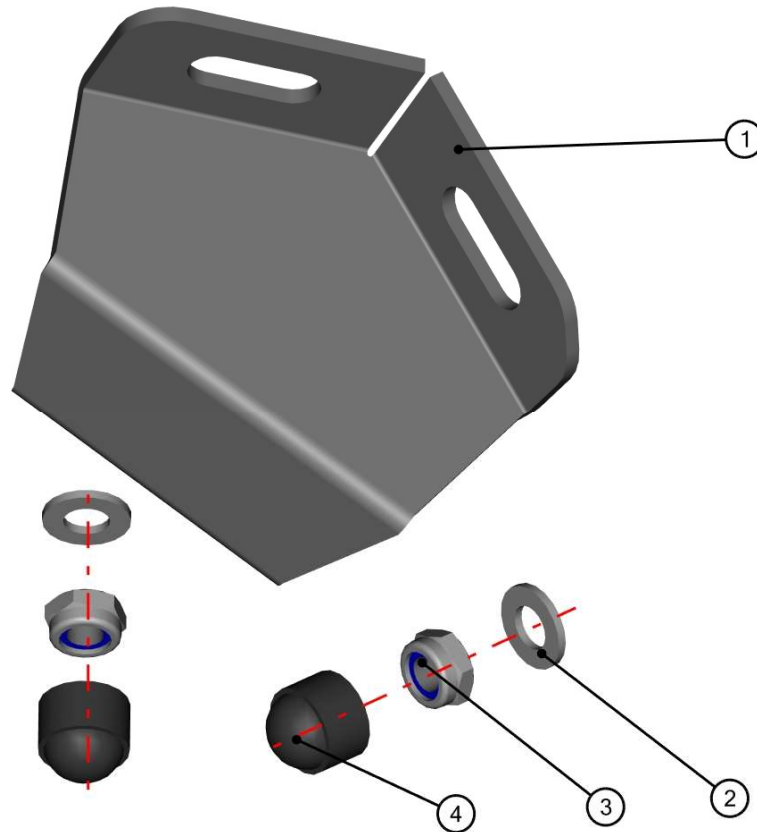

FRONT RIGHT UPPER HOLDER ASSEMBLY

13

ID	Catalogue no.	Description	Qty
1	58S04U01-10-106	FRONT RIGHT UPPER HOLDER	1
2	001387	WASHER 8	2
3	001388	SELF LOCKING NUT M8	2
4	001309	PLASTIC NUT COVER OK13	2