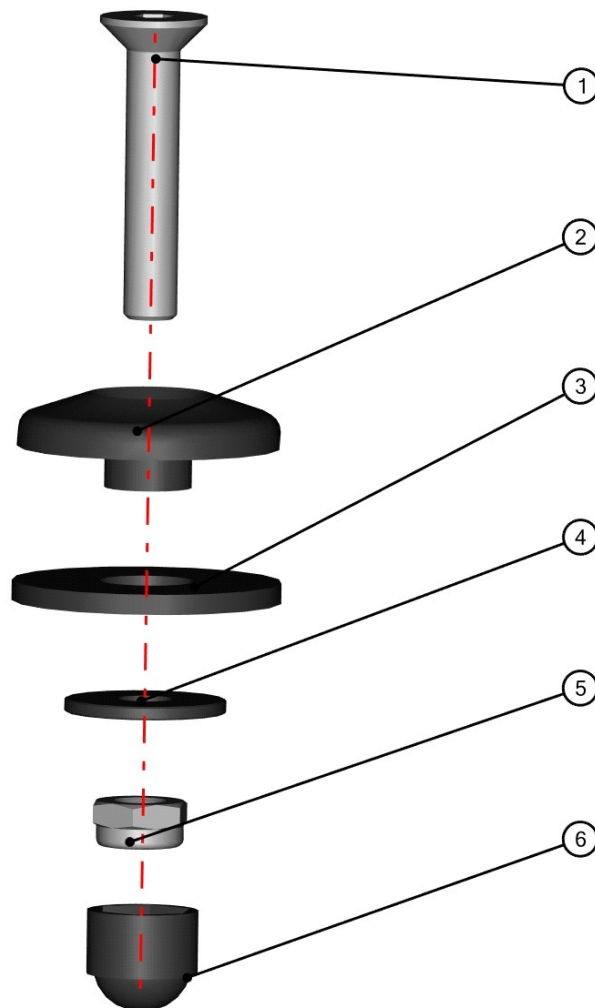

REAR SCREW ASSEMBLY

22

ID	Catalogue no.	Description	Qty
1	001694	SCREW M8x45	1
2	001429	PLASTIC WASHER 8,5x39 x 14	1
3	001428	RUBBER WASHER 14x40 x 3,5	1
4	003322	WASHER 8 LARGE	1
5	001388	SELG LOCKING NUT M8	1
6	001309	PLASTIC NUT COVER OK13	1