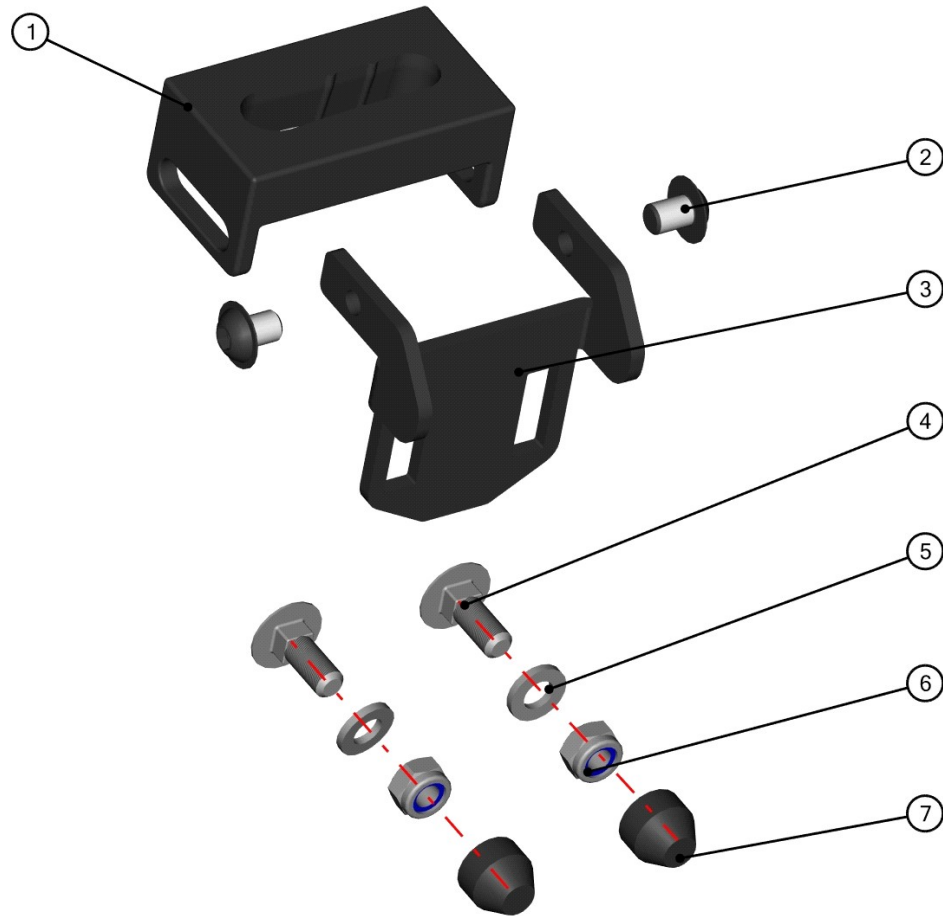

FRONT WINDOW LOCK

ID	Catalogue no.	Description	Qty
1	004856	PLASTIC WINDOW LOCK	1
2	004386	SCREW M6x8	2
3	50S02U02-10-013	WINDOW LOCK HOLDER	1
4	004529	SCREW M6x16	2
5	001426	WASHER 6	2
6	001392	SELF LOCKING NUR M6	2
7	001348	PLASTIC NUT COVER OK 10	2