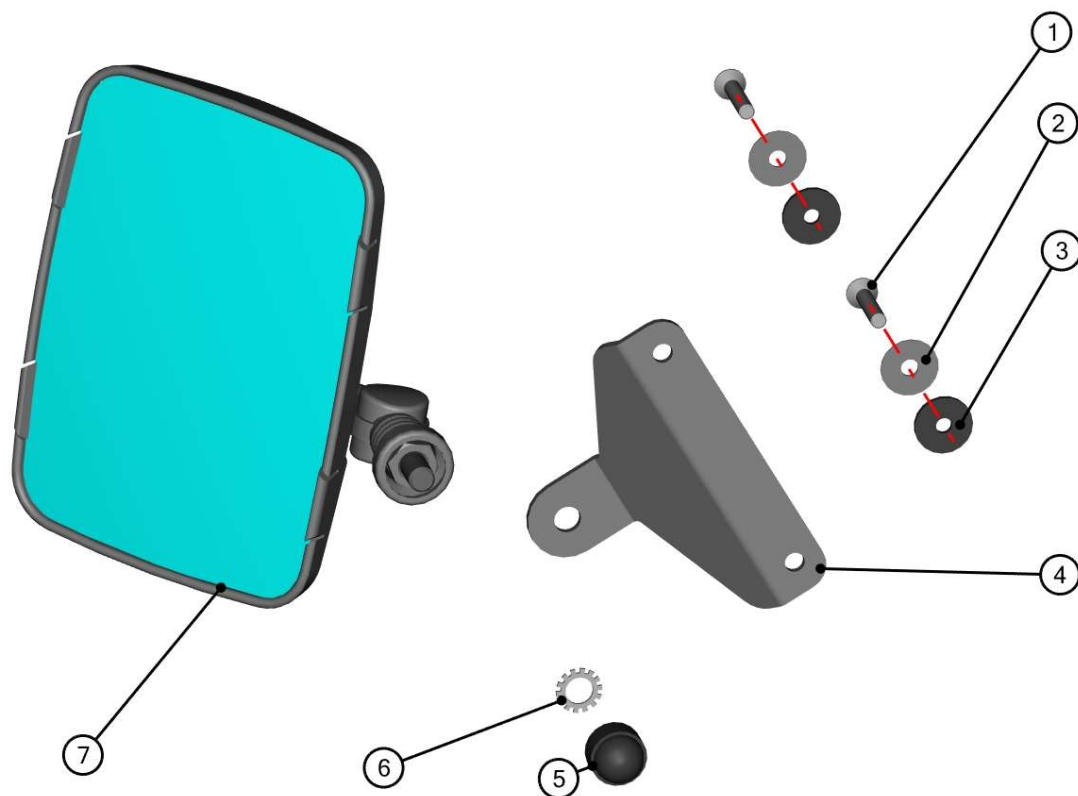

SIDE MIRROR ASSEMBLY

ID	Catalogue no.	Description	Qty
1	001701	SCREW M6x30	2
2	001715	PLASTIC WASHER 22x6,4x4,5	2
3	001735	RUBBER WASHER 22x6 x 2	2
4	00-109U-008	SIDE MIRROR HOLDER	1
5	002363	PLASTIC NUT COVER OK17	1
6	002085	SERATTED-LOCK WASHER 10	1
7	005660	SIDE MIRROR PANORAMATIC	1

52