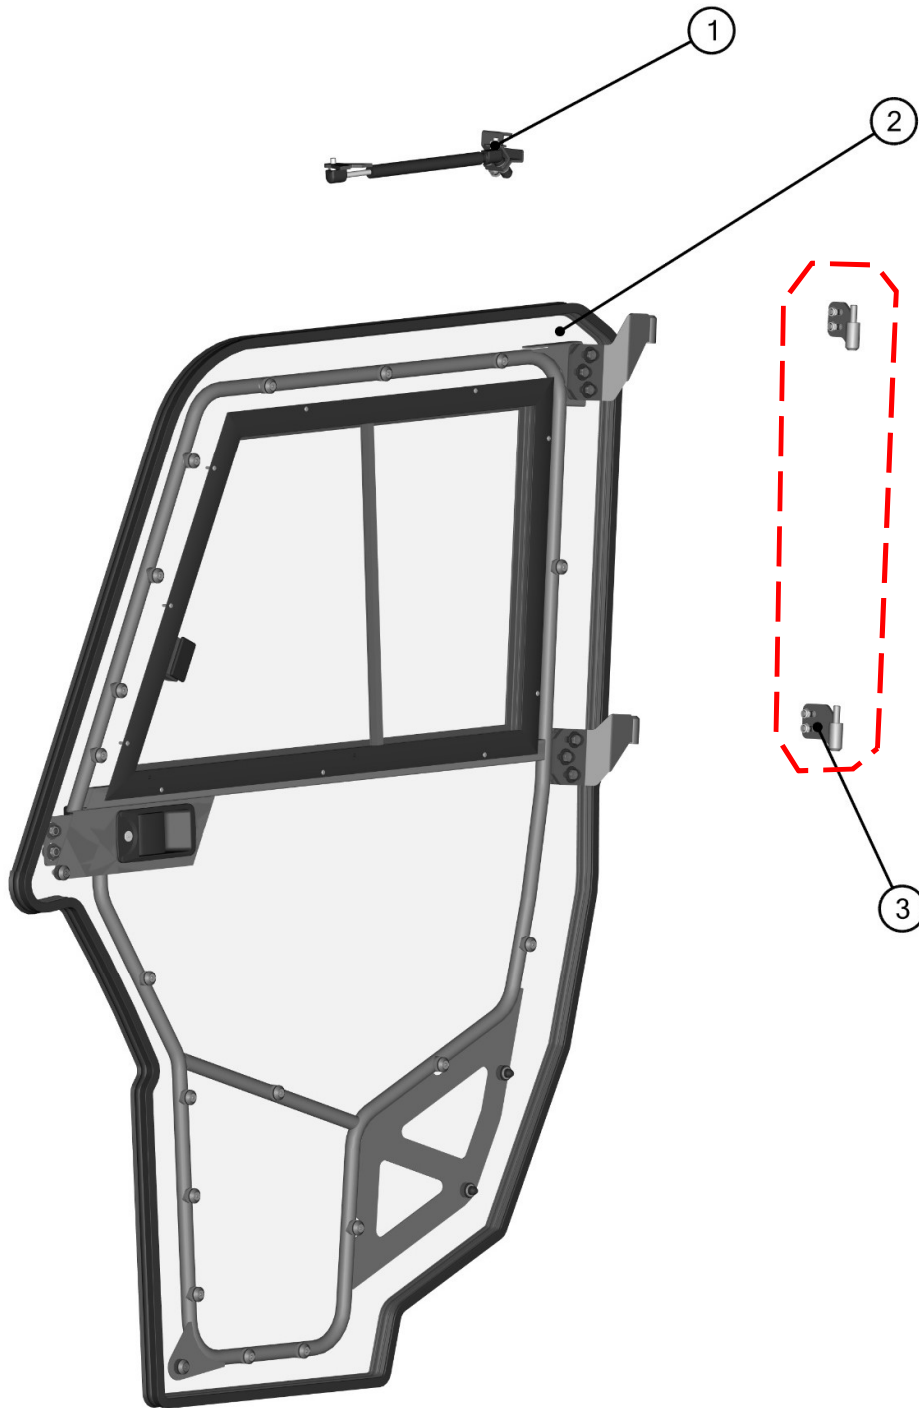

11

LEFT DOOR GAS SPRING ASSEMBLY