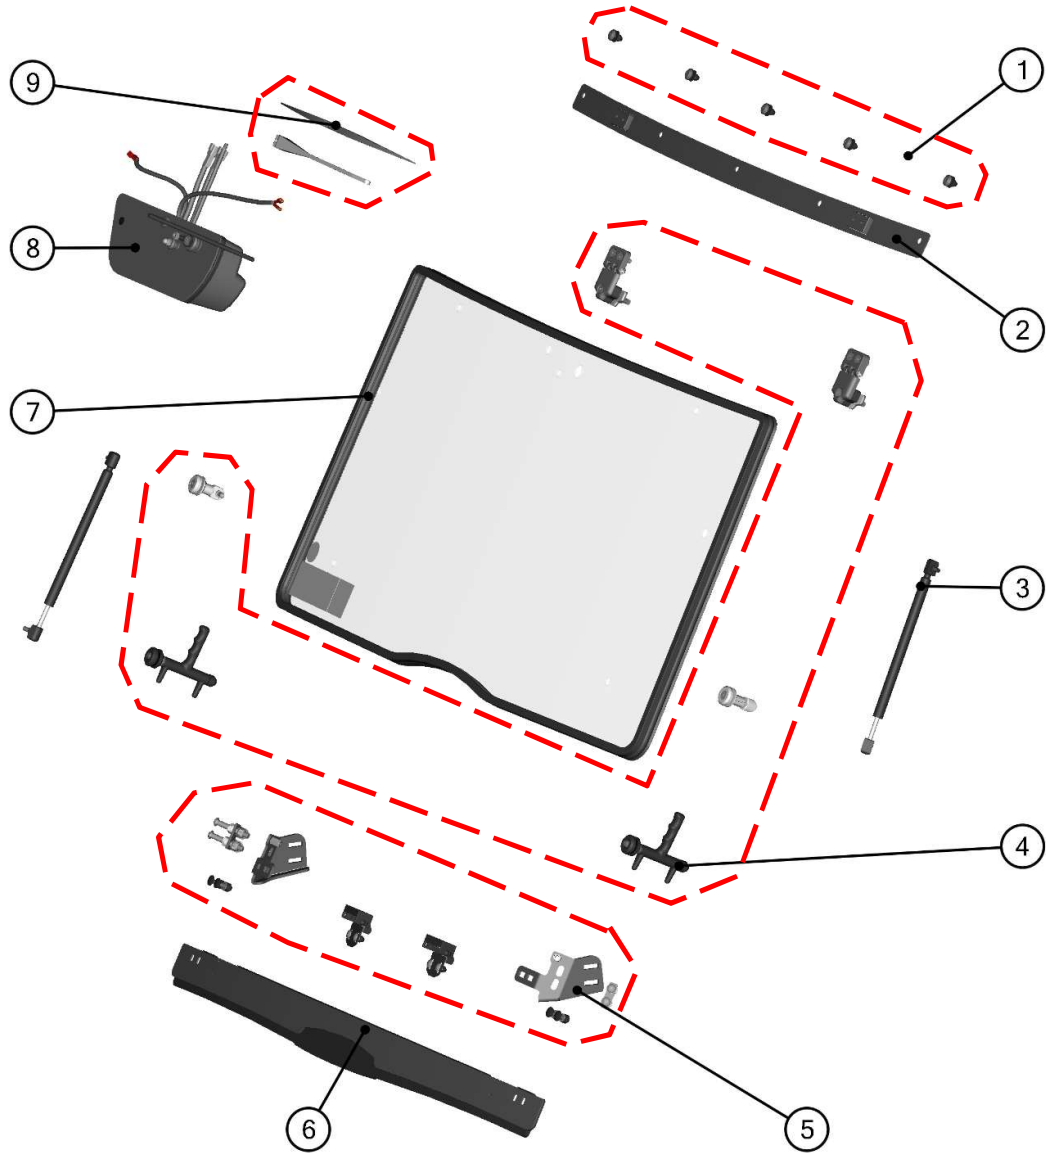

Price

FRONT PANEL

FRONT PANEL ASSEMBLIES

9

ID	Catalog no.	Description	Qty
1	61S05U01-10PKM001	FRONT UPPER FIXING KIT	1
2	61S05U01-10W002	FRONT UPPER LEDGE	1
3	2494	GAS SPRING ASSEMBLY	2
4	61S05U01-11PKM001	FRONT WINDOW HARDWARE KIT	1
5	61S05U01-11PKM002	FRONT BOTTOM HOLDER KIT	1
6	61S05U01-11PKM003	FRONT BOTTOM LEDGE	1
7	61S05U01-11M001	FRONT GLASS WITH SEALING	1
8	61S05U01-10M007	FRONT WIPER ASSEMBLY	1
9	61S05U01-10PKM002	WIPER ARM WITH WIPER BLADE KIT	1