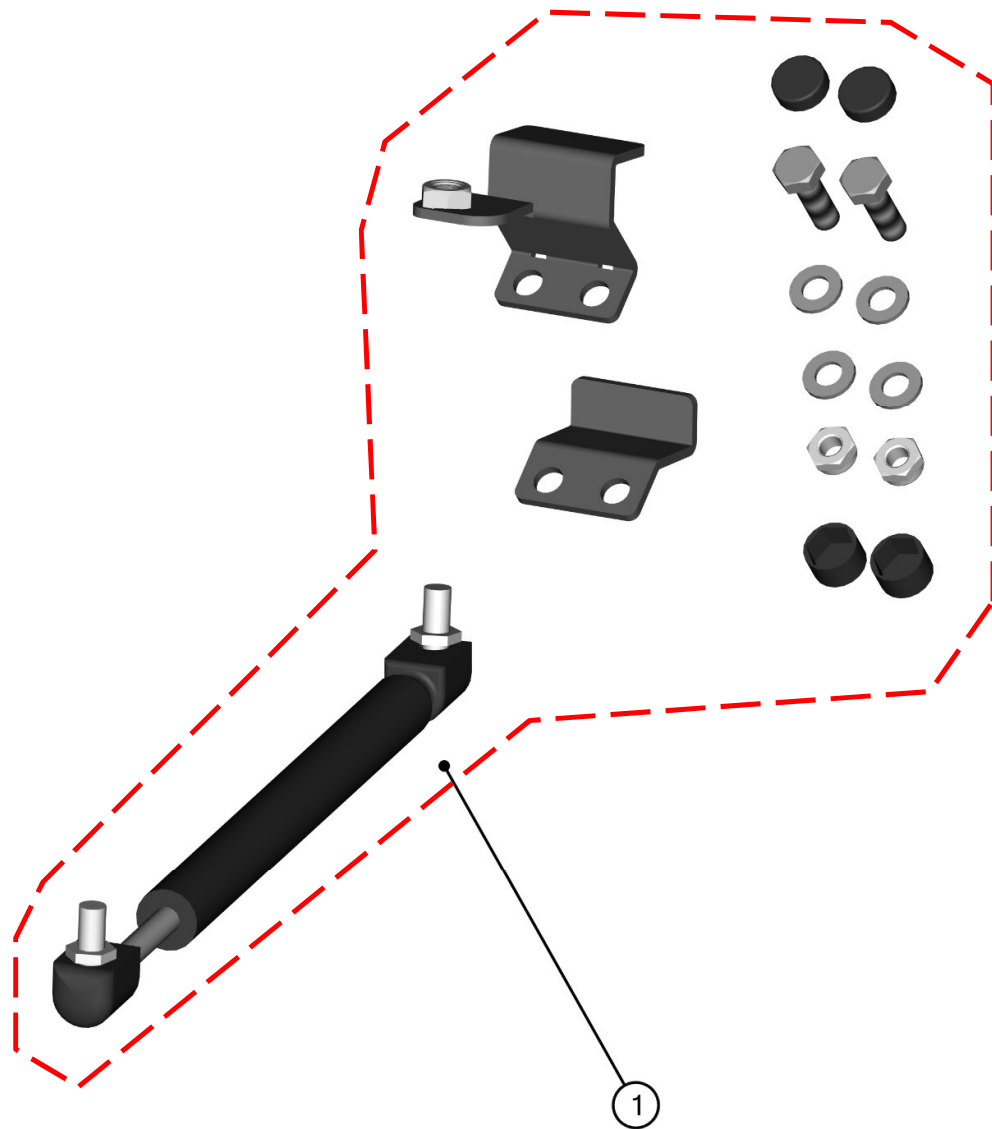

17

ID	Catalog no.	Description	Qty	Price
1	61S05U01-50M009	RIGHT DOOR GAS SPRING ASSEMBLY	1	

RIGHT DOOR ASSEMBLY