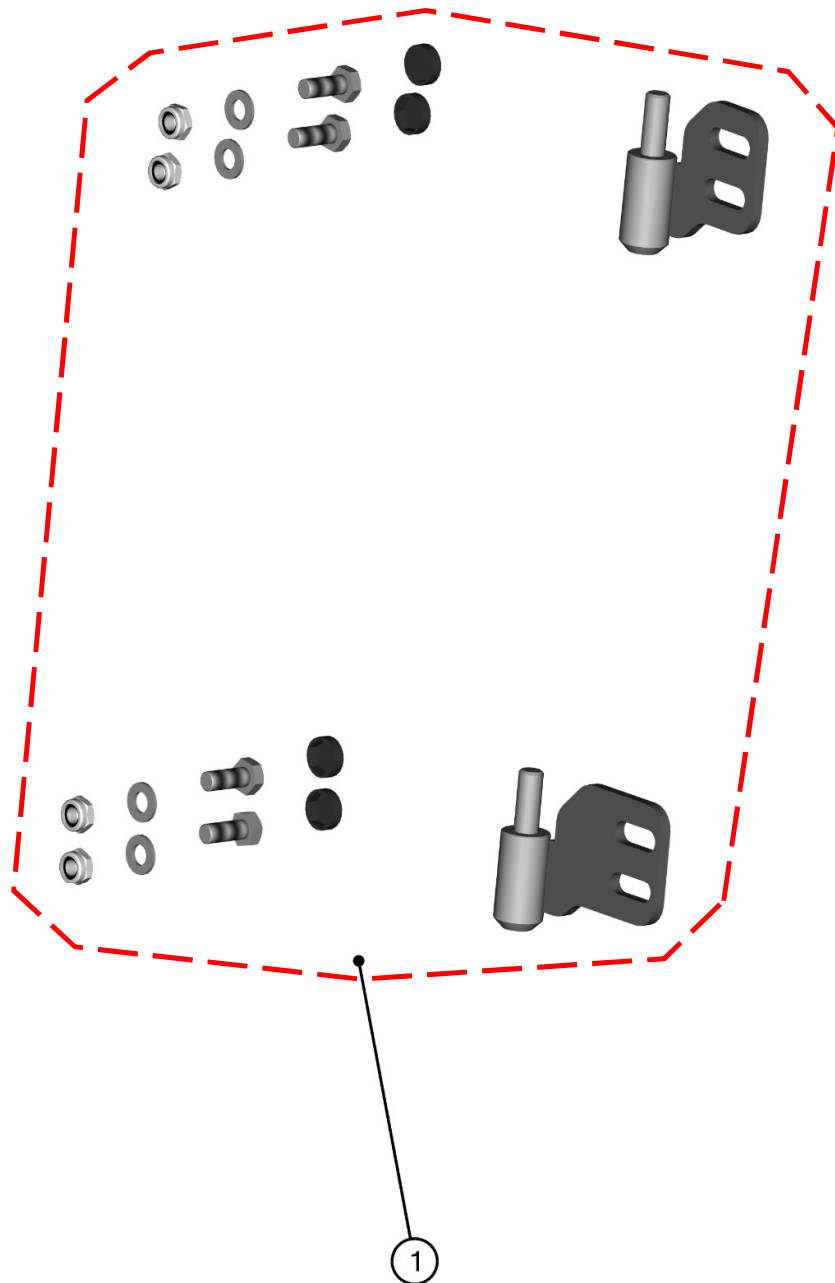

Price

LEFT DOOR HINGE FRAME KIT

14

ID	Catalog no.	Description	Qty	Price
1	61S05U01-40PKM003	LEFT DOOR HINGE FRAME KIT	1	

RIGHT DOOR

15

RIGHT DOOR ASSEMBLIES

16

RIGHT DOOR GAS SPRING ASSEMBLY

17

ID	Catalog no.	Description	Qty	Price
1	61S05U01-50M009	RIGHT DOOR GAS SPRING ASSEMBLY	1	

RIGHT DOOR ASSEMBLY

18

ID	Catalog no.	Description	Qty
1	61S05U01-50M001	RIGHT POLY WITH SEALING	1
2	61S04U01-40PKM001	GLASS LOCK WITH STOP KIT	1
3	61S05U01-50M003	RIGHT DOOR WINDOW ASSEMBLY	1
4	61S05U01-50W001	RIGHT DOOR FRAME WELDED	1
5	61S05U01-50PKM001	RIGHT DOOR HINGES WITH FIXING KIT	1
6	61S05U01-50PKM002	RIGHT DOOR LOCK WITH STOP KIT	1

Price

RIGHT DOOR HINGES

19

ID	Catalog no.	Description	Qty	Price
1	61S05U01-50PKM003	RIGHT DOOR HINGE FRAME KIT	1	

ELECTROINSTALLATION

Position	Catalogue no.	Description	Qty	Price
1	004322	WIPER / WASHER SWITCH	1	
2	006768	FRONT LIGHT SWITCH	1	
3	008640	WIPER HARNESS	1	
4	008637	WASHER HARNESS	1	
5	008636	EXTENSION HARNESS	1	
6	000885	WASHER TANK	1	
7	008639	SUPPLY HARNESS	1	
8	008638	HEATER HARNESS	1	
9	006259	HEATER UNIT	1	
10	002386	EL. VALVE	1	
11	002471	WATER PUMP FOR HEATER	1	
12	00-109U-M006	SIDE MIRRORS KIT	1	
13	002863	AIR VENT SMALLER	4	
14	002739	AIR VENT LARGER	2	