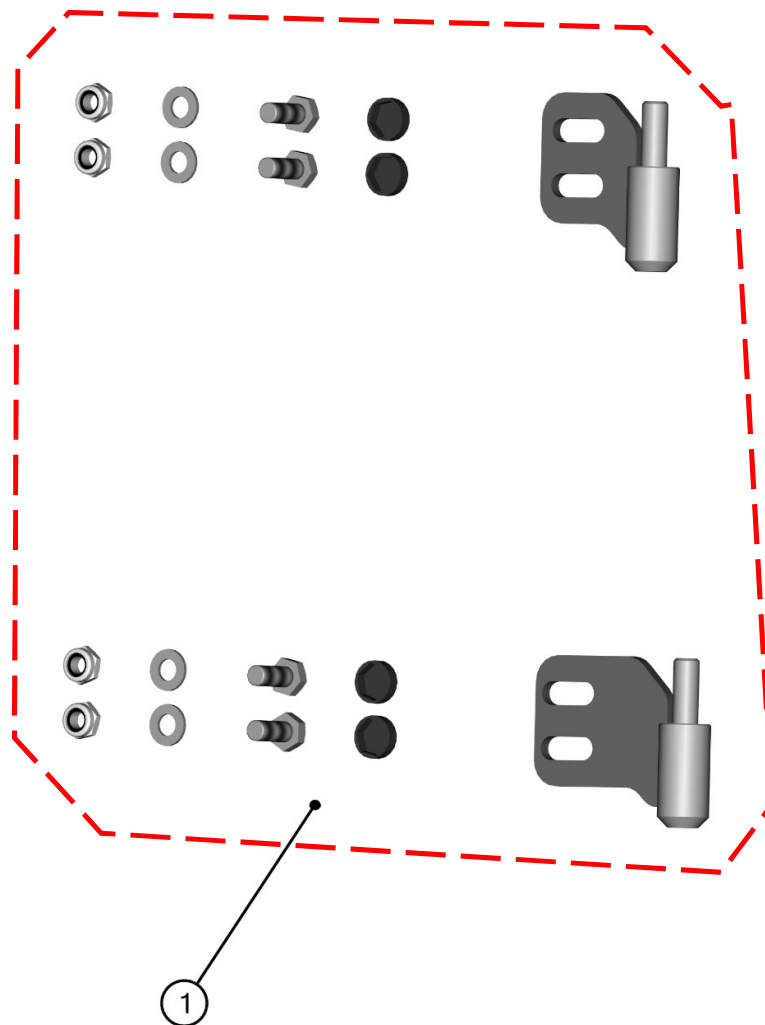

Price

LEFT DOOR ASSEMBLY

13

ID	Catalog no.	Description	Qty
1	61S05U01-40M001	LEFT DOOR POLY WITH SEALING	1
2	61S04U01-40PKM001	GLASS LOCK WITH STOP KIT	1
3	61S05U01-40M003	LEFT DOOR WINDOW ASSEMBLY	1
4	61S05U01-40W001	LEFT DOOR WELDED FRAME	1
5	61S05U01-40PKM001	LEFT DOOR HINGES WITH FIXING KIT	1
6	61S05U01-40PKM002	LEFT DOOR LOCK WITH STOP KIT	1

Price

LEFT DOOR HINGE FRAME KIT

14

ID	Catalog no.	Description	Qty	Price
1	61S05U01-40PKM003	LEFT DOOR HINGE FRAME KIT	1	

RIGHT DOOR

15

RIGHT DOOR ASSEMBLIES

16