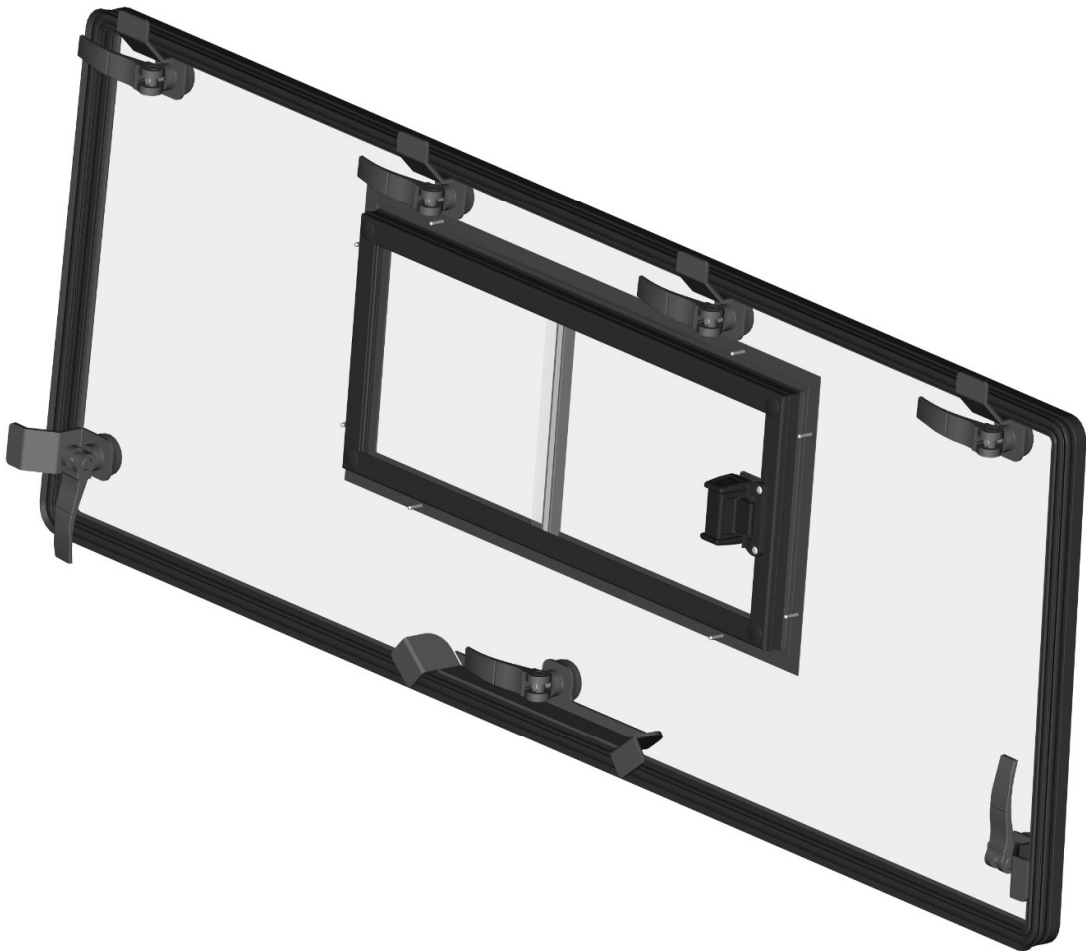

3

ID	Catalogue no.	Description	Qty
1	61S05U01S30	ROOF	1
2	61S05U01S20	REAR PANEL	1
3	61S05U01S40	LEFT DOOR	1
4	61S05U01S11	FRONT PANEL	1
5	61S05U01S50	RIGHT DOOR	1
-	-----	ELECTROINSTALLATION	1

Page	Price
5	
7	
11	
9	
16	
20	

ROOF PANEL

4

ROOF PANEL ASSEMBLIES

ID	Catalog no.	Description	Qty	Price
1	61S05U01-30M001	ROOF PANEL WITH SEALING	1	
2	61S05U01-30PKM001	ROOF HOLDERS KIT	1	
3	61S05U01-30PKM002	ROOF LIGHT KIT	1	

REAR PANEL