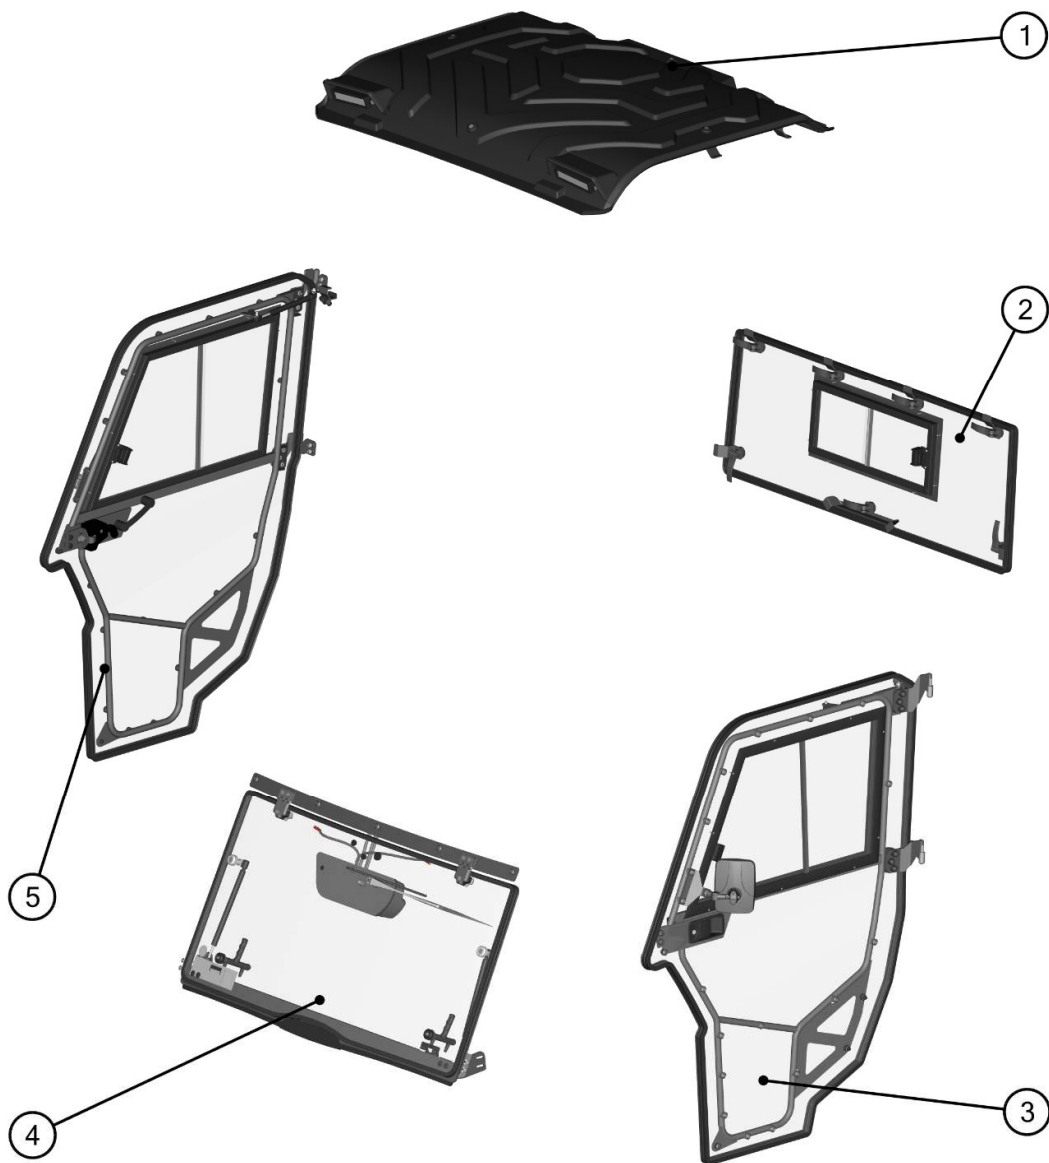

SPARE - PARTS CATALOG

ARCTIC CAT

PROWLER PRO

UTV TRACKER OFFROAD - 800

SX(LE)

CAB PREVIEW

2

ALL PANELS

3

ID	Catalogue no.	Description	Qty
1	61S05U01S30	ROOF	1
2	61S05U01S20	REAR PANEL	1
3	61S05U01S40	LEFT DOOR	1
4	61S05U01S11	FRONT PANEL	1
5	61S05U01S50	RIGHT DOOR	1
-	-----	ELECTROINSTALLATION	1

Page	Price
5	
7	
11	
9	
16	
20	

ROOF PANEL

4

ROOF PANEL ASSEMBLIES

ID	Catalog no.	Description	Qty	Price
1	61S05U01-30M001	ROOF PANEL WITH SEALING	1	
2	61S05U01-30PKM001	ROOF HOLDERS KIT	1	
3	61S05U01-30PKM002	ROOF LIGHT KIT	1	

REAR PANEL