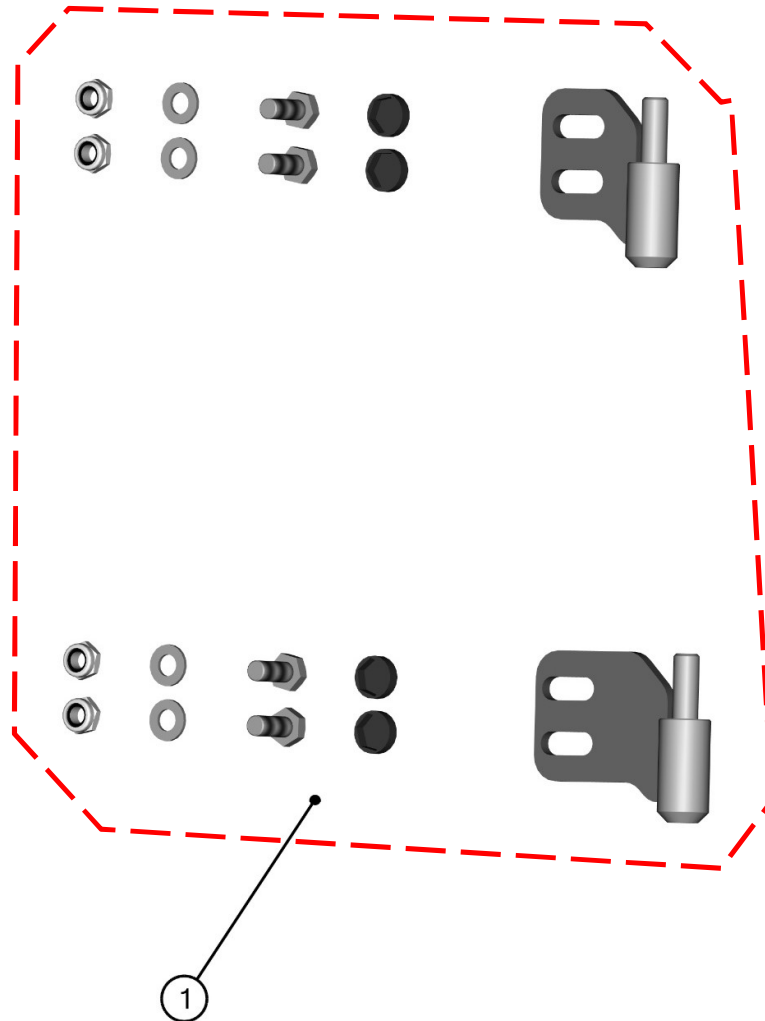

REAR LEFT DOOR HINGE FRAME KIT

19

ID	Catalog no.	Description	Qty	Price
1	61S05U01-40PKM003	LEFT DOOR HINGE FRAME KIT	1	

HardCabs
2464 Wisconsin Avenue
Downers Grove, IL 60515
USA

630-324-8585
parts@hardcabs.com

www.hardcabs.com