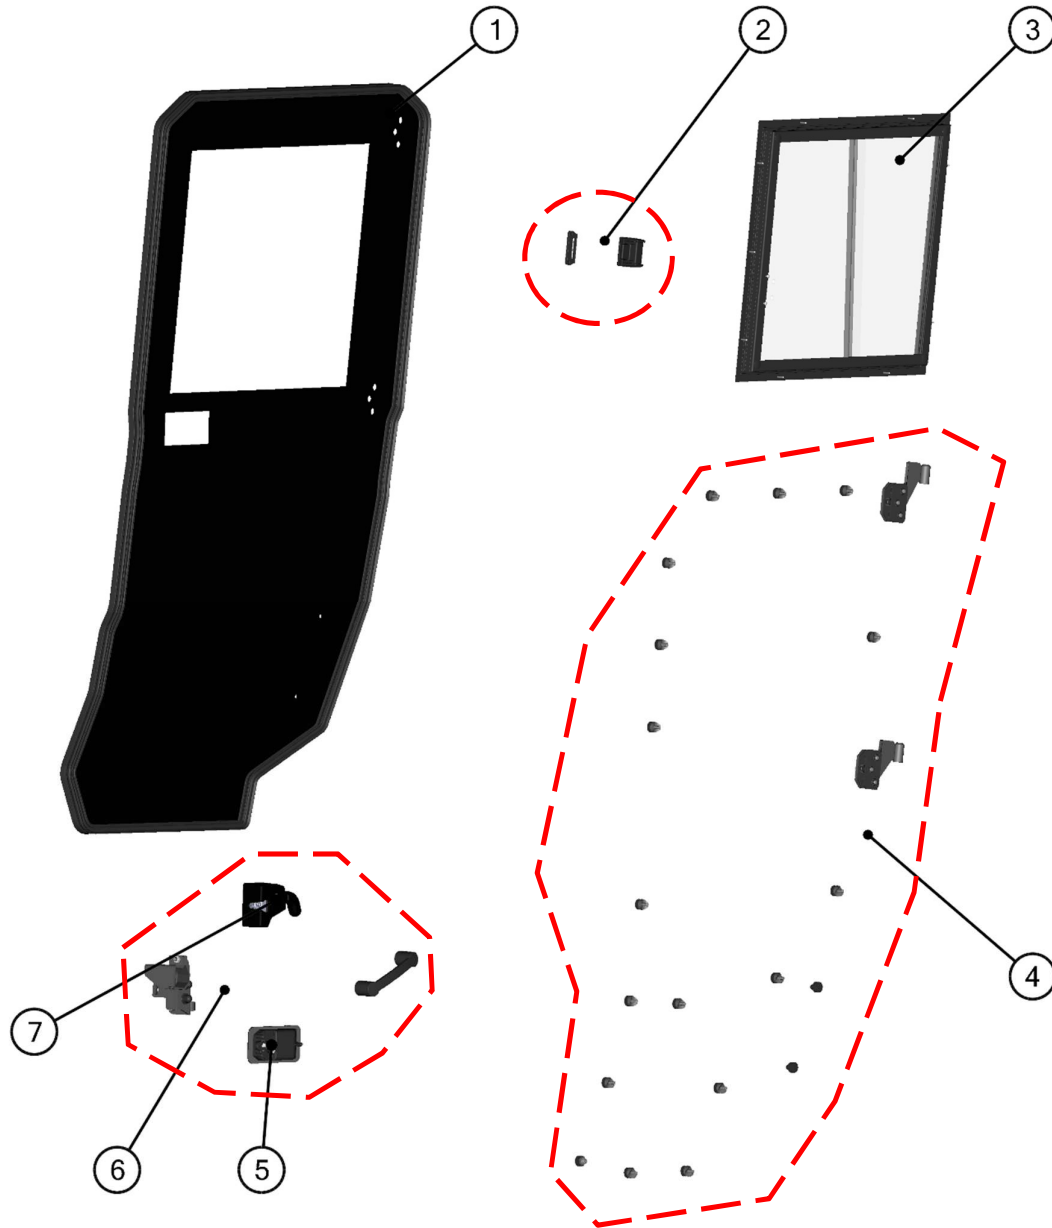

REAR RIGHT DOOR ASSEMBLY

28

ID	Catalog no.	Description	Qty	Price
1	61S05R02-51M002	RIGHT ABS WITH SEALING	1	
2	61S04U01-40PKM001	GLASS LOCK WITH STOP KIT	1	
3	61S05U01-50M003	RIGHT DOOR WINDOW ASSEMBLY	1	
4	61S05U02-51PKM001	RIGHT DOOR HINGES WITH FIXING KIT	1	
5	000841	OUTER DOOR LOCK	1	
6	61S05U02-51PKM002	RIGHT DOOR LOCK WITH STOP KIT	1	
7	001743	RIGHT INNER DOOR LOCK	1	

HardCabs
2464 Wisconsin Avenue
Downers Grove, IL 60515
USA

630-324-8585
parts@hardcabs.com

www.hardcabs.com