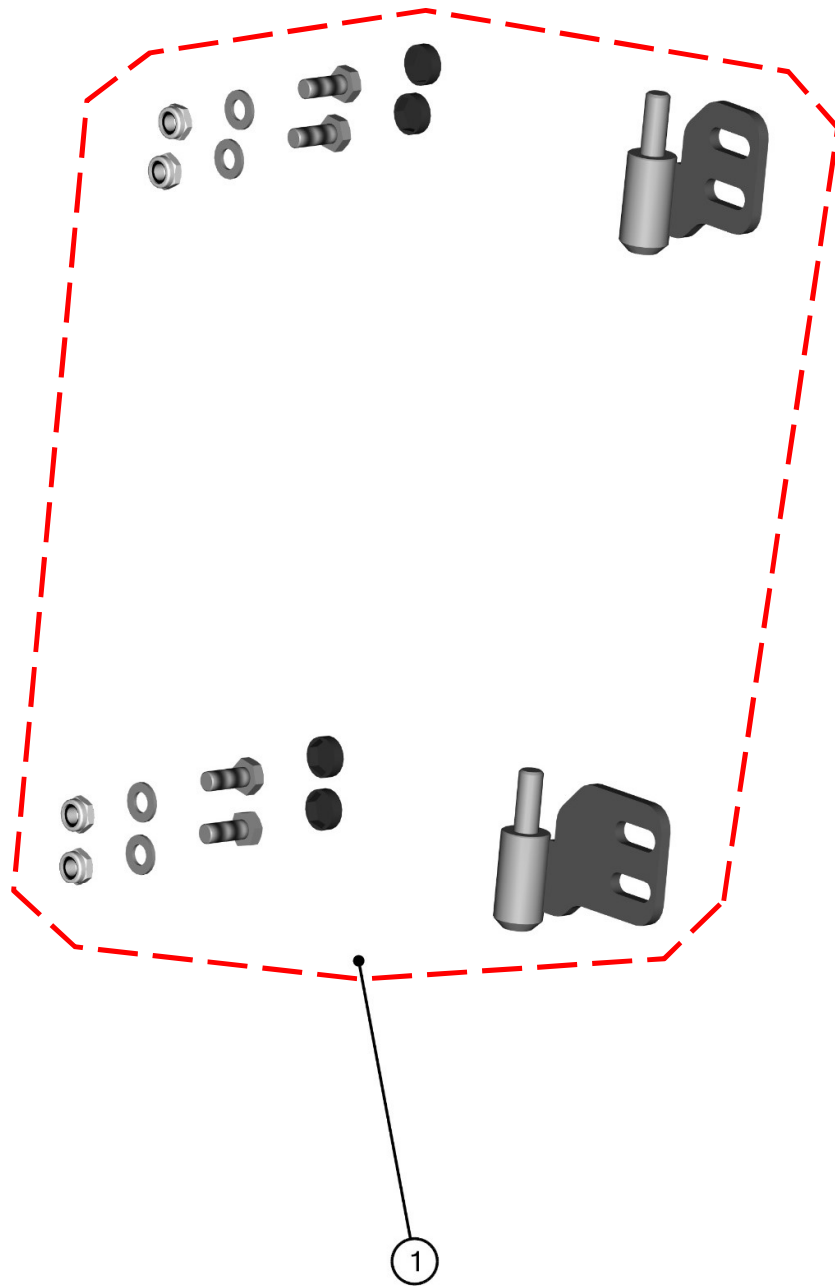

REAR RIGHT DOOR HINGES

29

ID	Catalog no.	Description	Qty	Price
1	61S05U01-50PKM003	RIGHT DOOR HINGE FRAME KIT	1