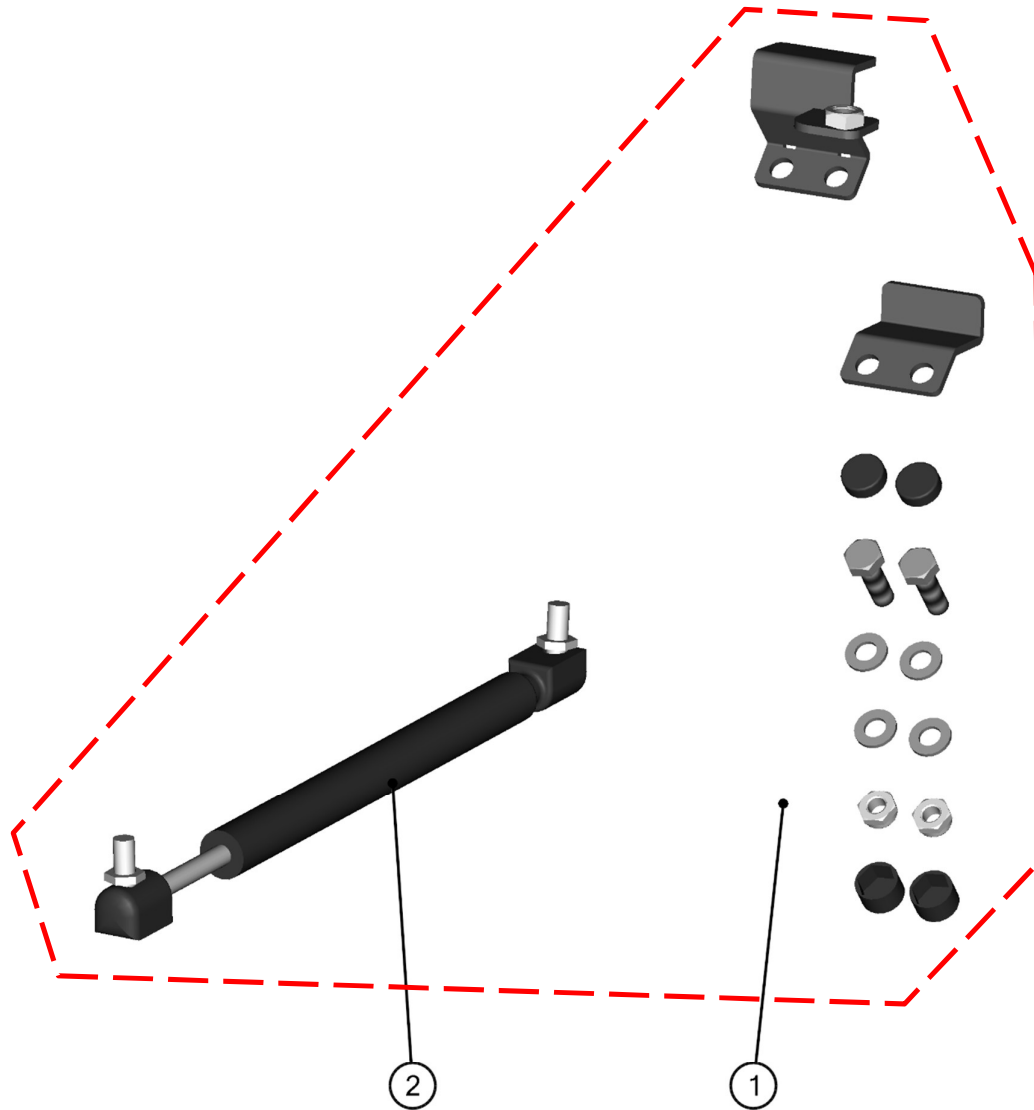

HardCabs
 2464 Wisconsin Avenue
 Downers Grove, IL 60515
 USA

630-324-8585
 parts@hardcabs.com

www.hardcabs.com

REAR LEFT DOOR

15

REAR LEFT DOOR ASSEMBLIES

REAR LEFT DOOR GAS SPRING ASSEMBLY

17