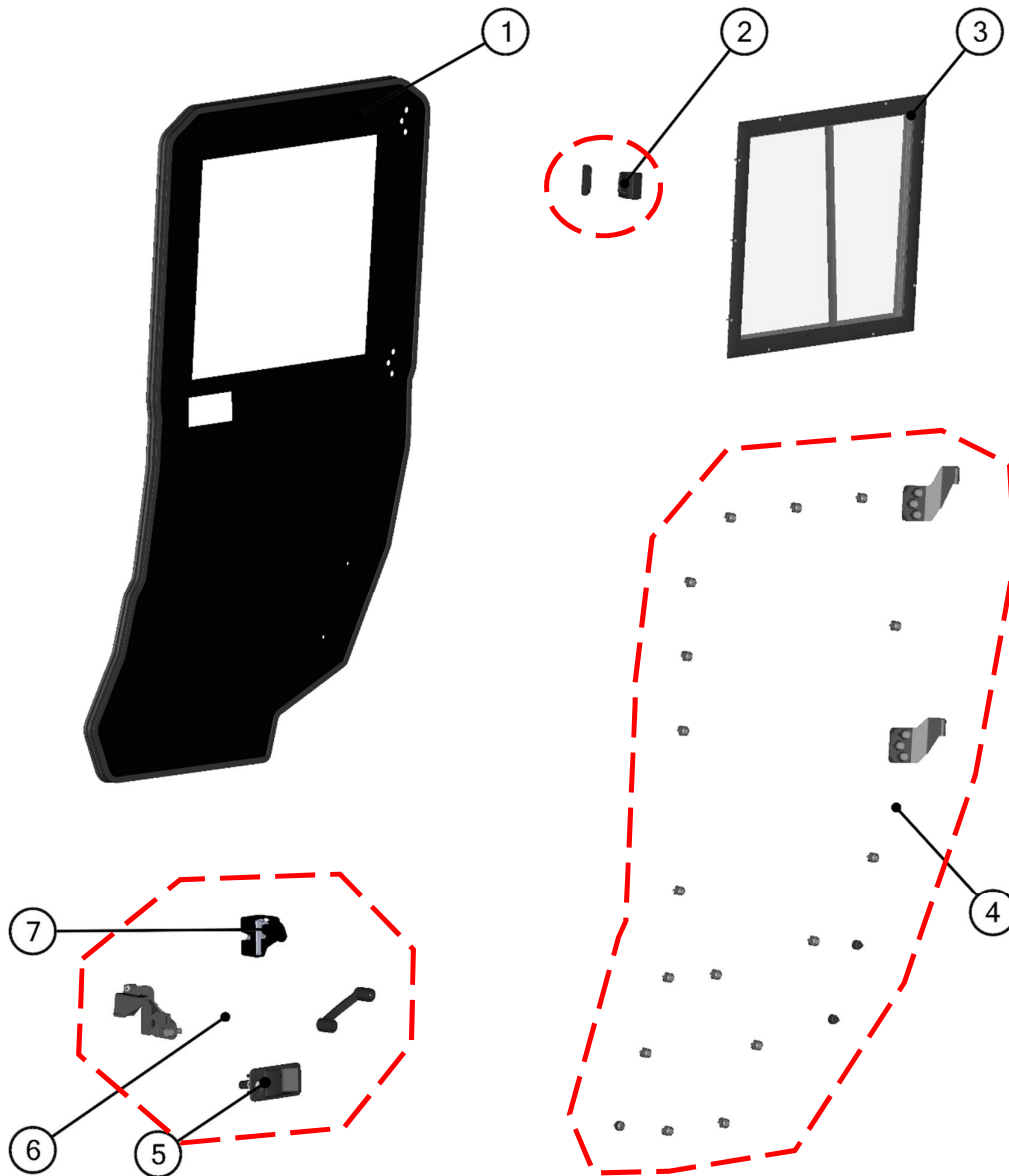

REAR LEFT DOOR ASSEMBLY

18

ID	Catalog no.	Description	Qty
1	61S05R02-41M002	LEFT DOOR ABS WITH SEALING	1
2	61S04U01-40PKM001	GLASS LOCK WITH STOP KIT	1
3	61S05U02-41M003	LEFT DOOR WINDOW ASSEMBLY	1
4	61S05U02-41PKM001	LEFT DOOR HINGES WITH FIXING KIT	1
5	000841	OUTER DOOR LOCK	1
6	61S05U02-41PKM002	LEFT DOOR LOCK WITH STOP KIT	1
7	001743	LEFT INNER DOOR LOCK	1

Price