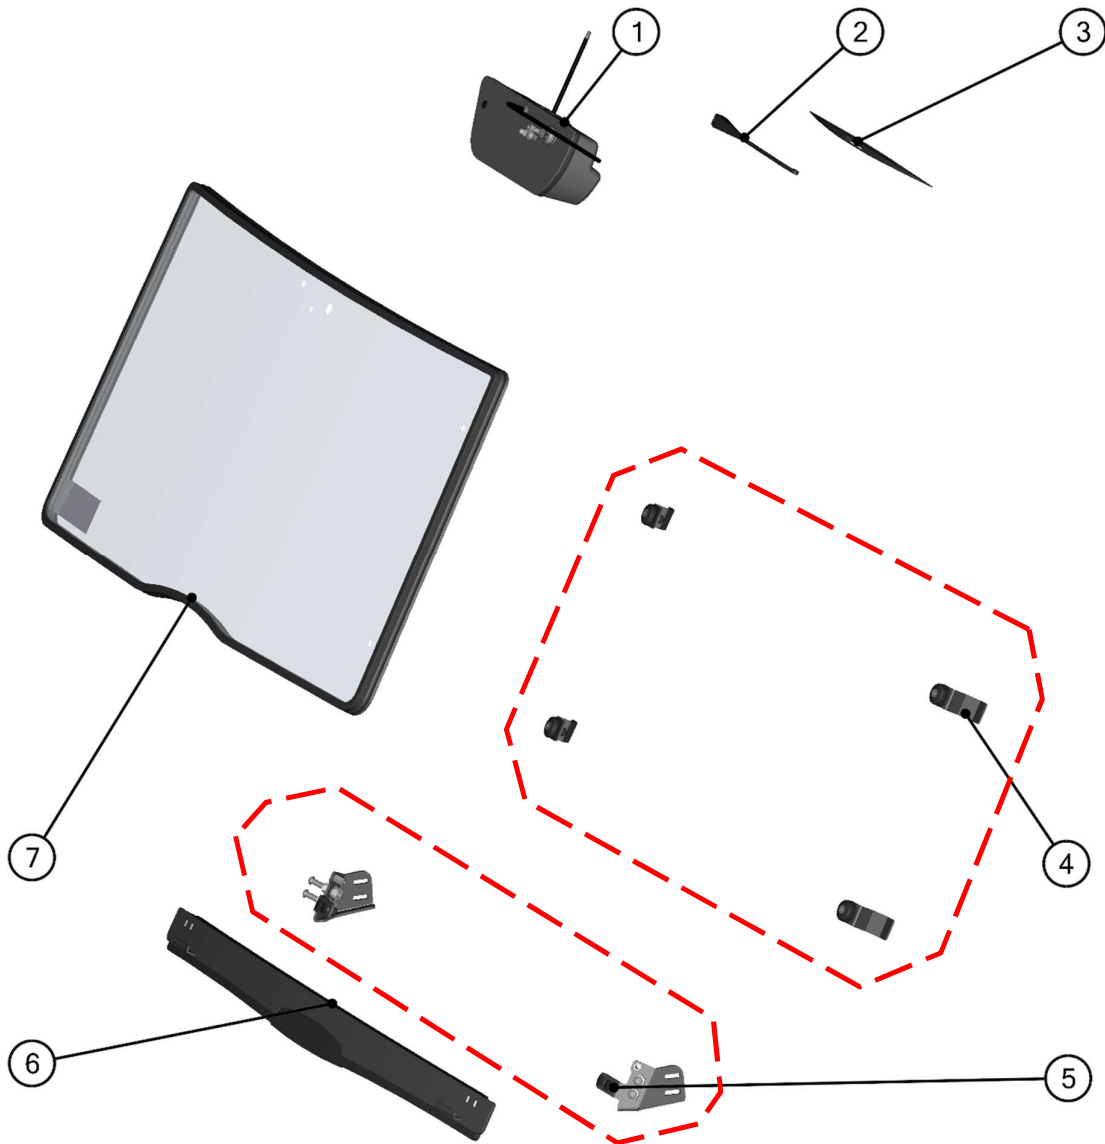

FRONT PANEL ASSEMBLIES

9

ID	Catalog no.	Description	Qty	Price
1	64S03U01-01M004	FRONT WIPER MOTOR	1	
2	001764	WIPER ARM	1	
3	000798	WIPER BLADE	2	
4	61S05R01-11PKM001	FRONT WINDOW HOLDERS KIT	1	
5	61S05R01-11PKM002	FRONT BOTTOM HOLDERS KIT	1	
6	61S05R01-11M003	FRONT LEDGE ASSEMBLY	1	
7	61S05R01-11M002	FRONT WINDOW ASSEMBLY	1