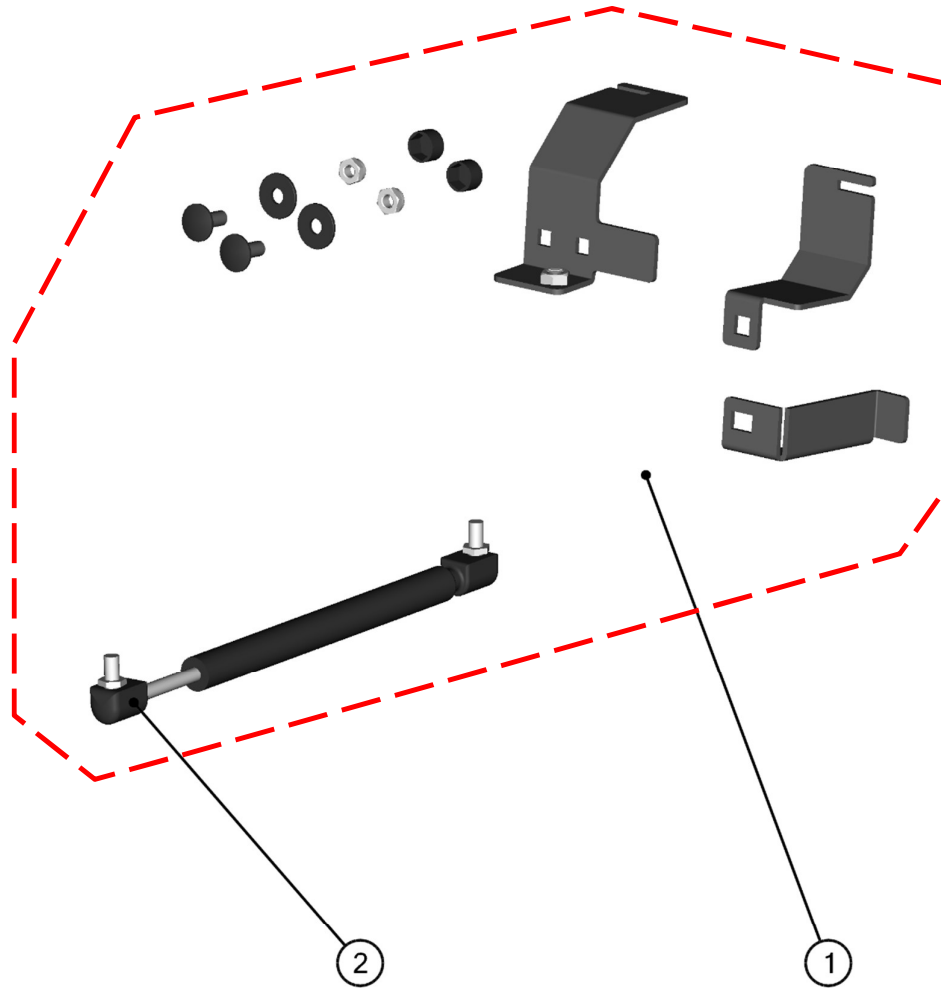

FRONT LEFT DOOR

10

FRONT LEFT DOOR ASSEMBLIES

11

FRONT LEFT DOOR GAS SPRING ASSEMBLY

12

ID	Catalog no.	Description	Qty	Price
1	61S05U02-40M003	FRONT LEFT DOOR GAS SPRING ASSEMBLY	1	
2	000865	DOOR GAS SPRING		