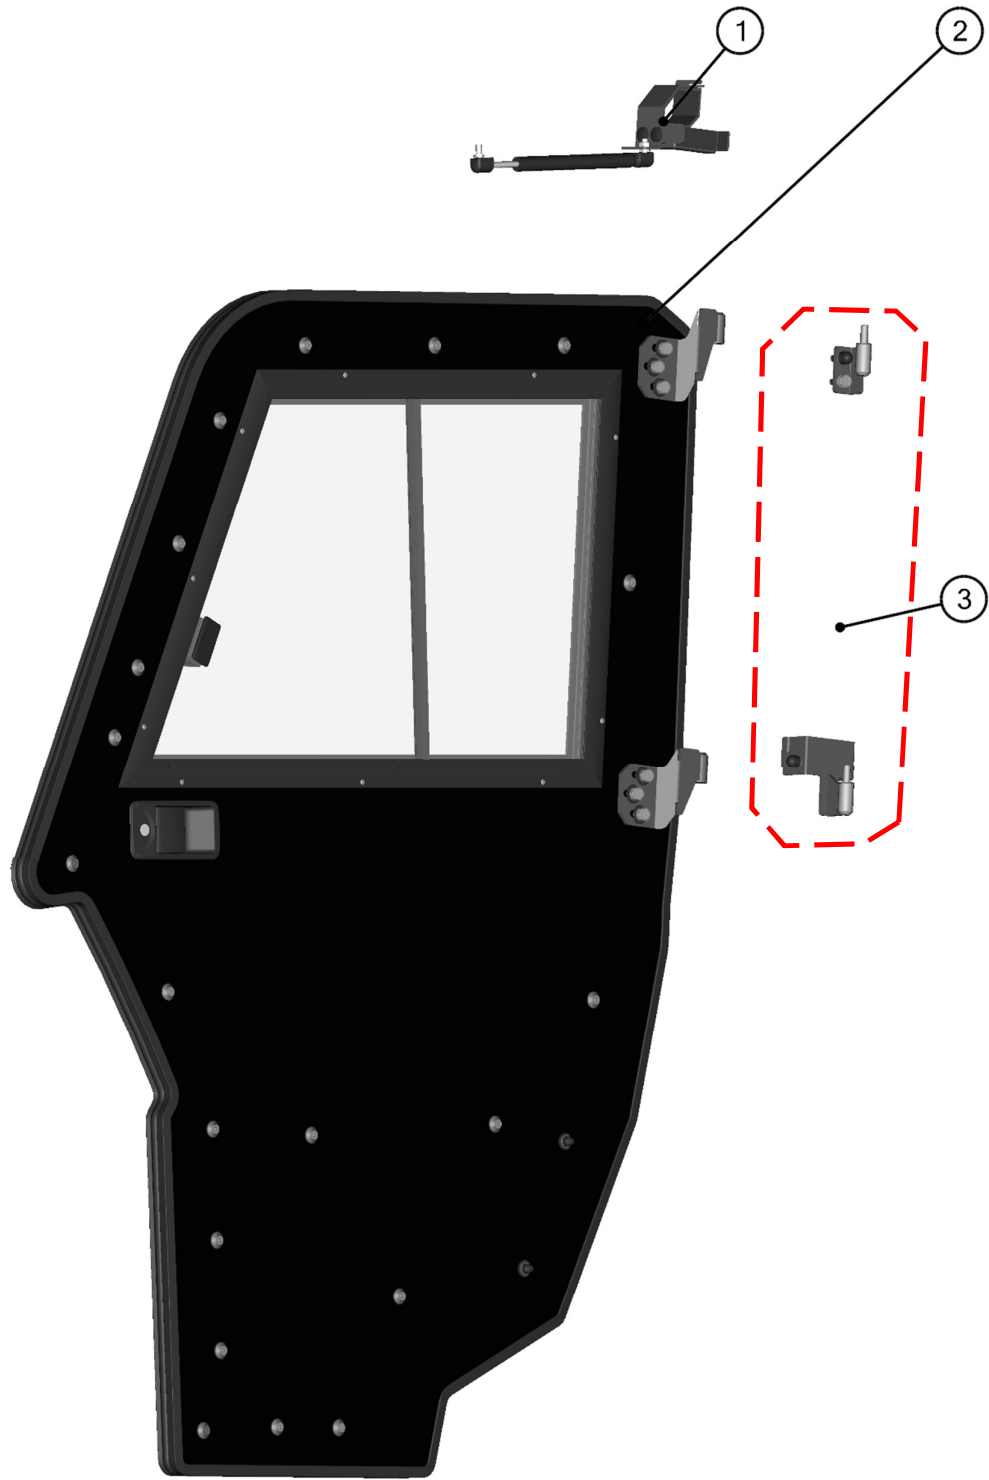

FRONT LEFT DOOR ASSEMBLIES

11