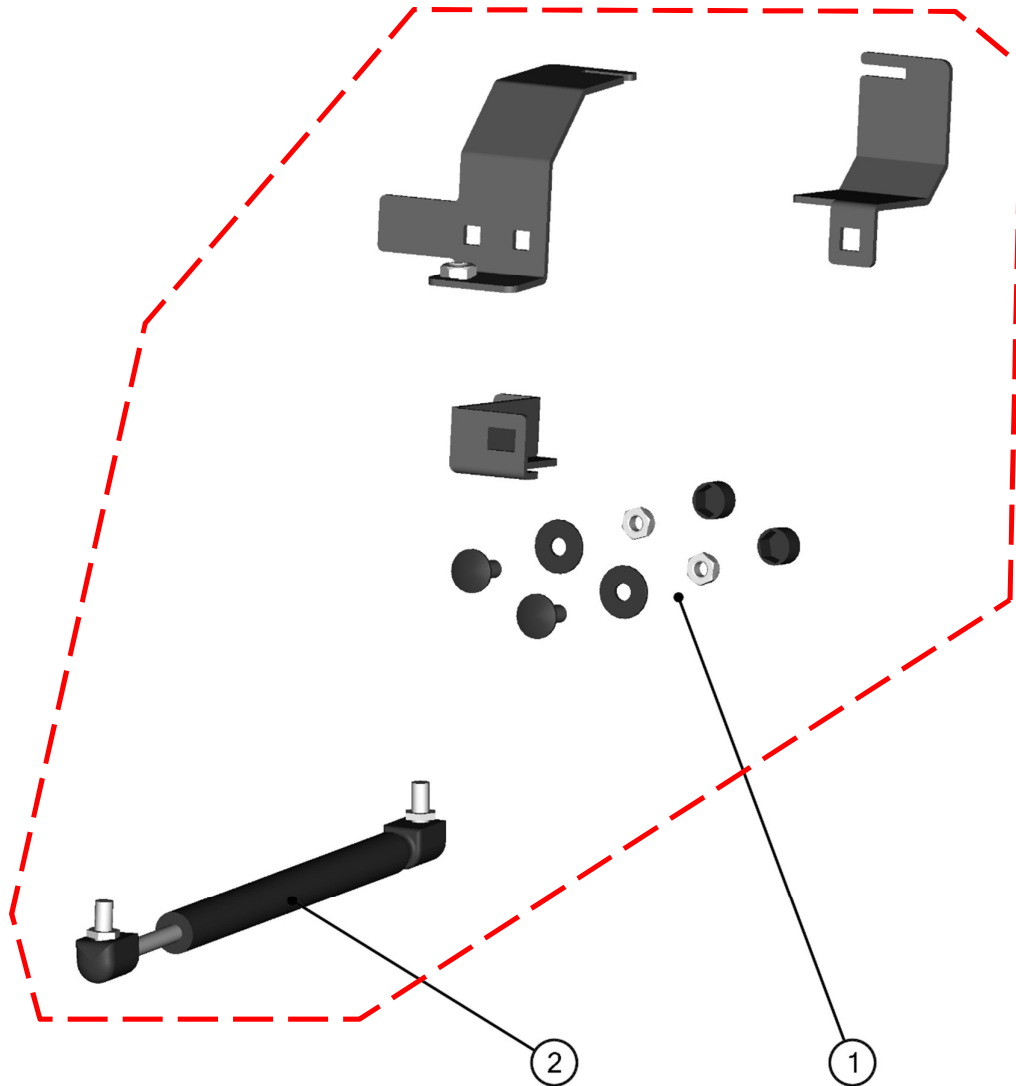

www.hardcabs.com

FRONT RIGHT DOOR

20

FRONT RIGHT DOOR ASSEMBLIES

FRONT RIGHT DOOR GAS SPRING ASSEMBLY

22

ID	Catalog no.	Description	Qty	Price
1	61S05U02-50M003	RIGHT DOOR GAS SPRING ASSEMBLY	1	
2	000865	DOOR GAS SPRING		