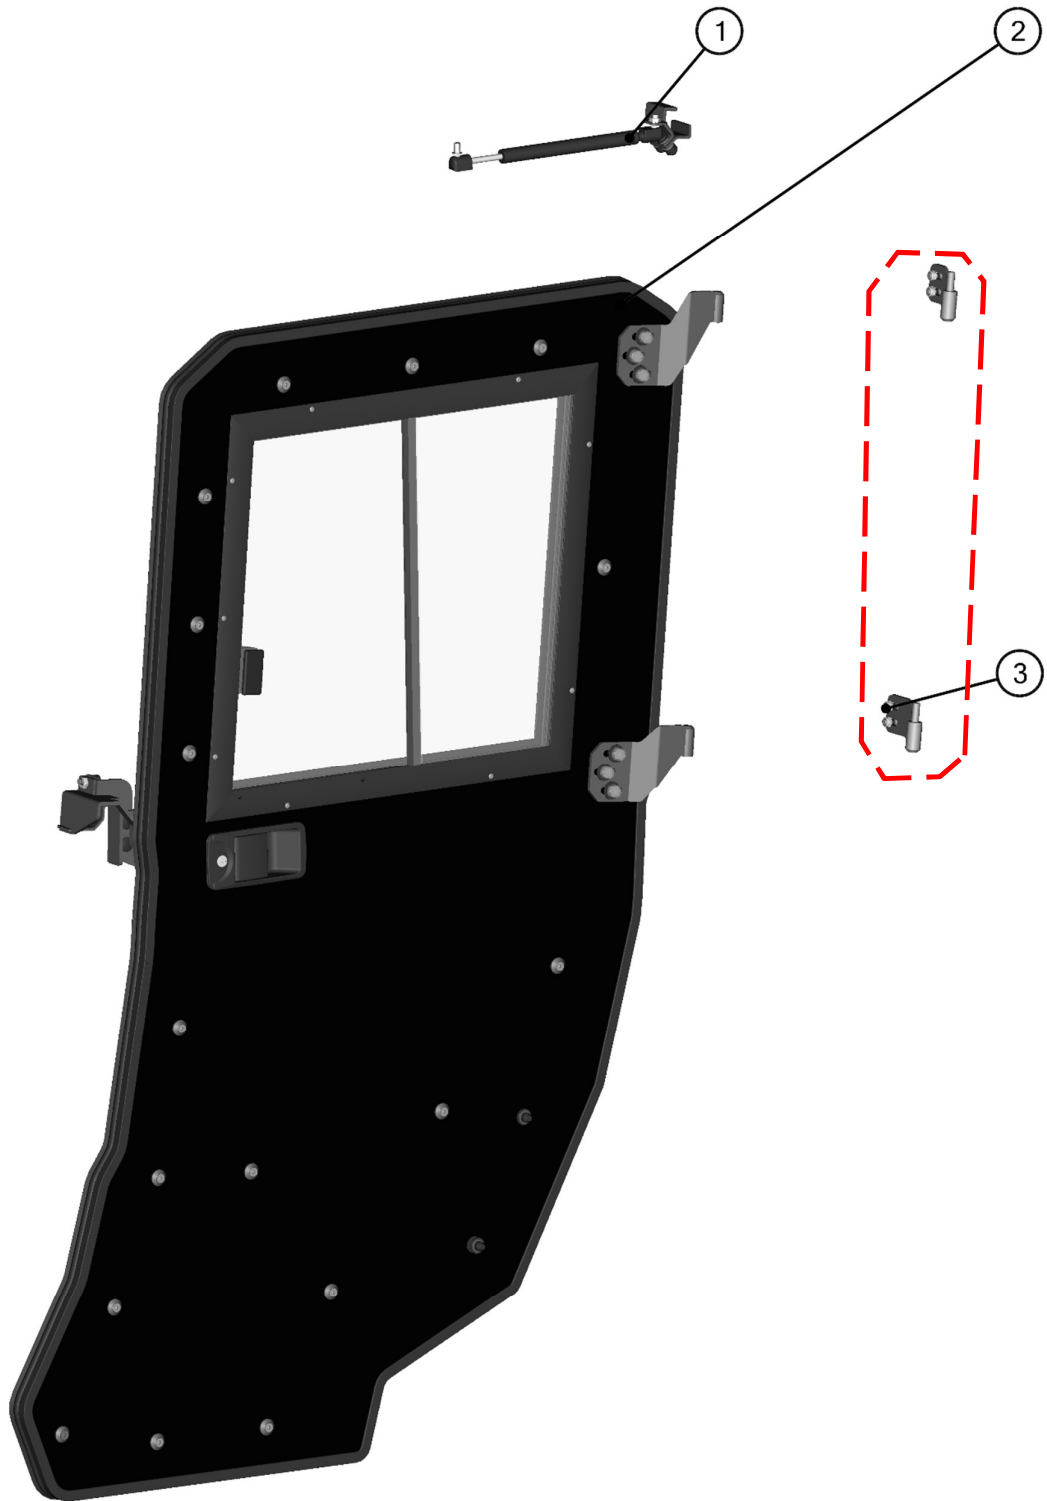

REAR LEFT DOOR ASSEMBLIES