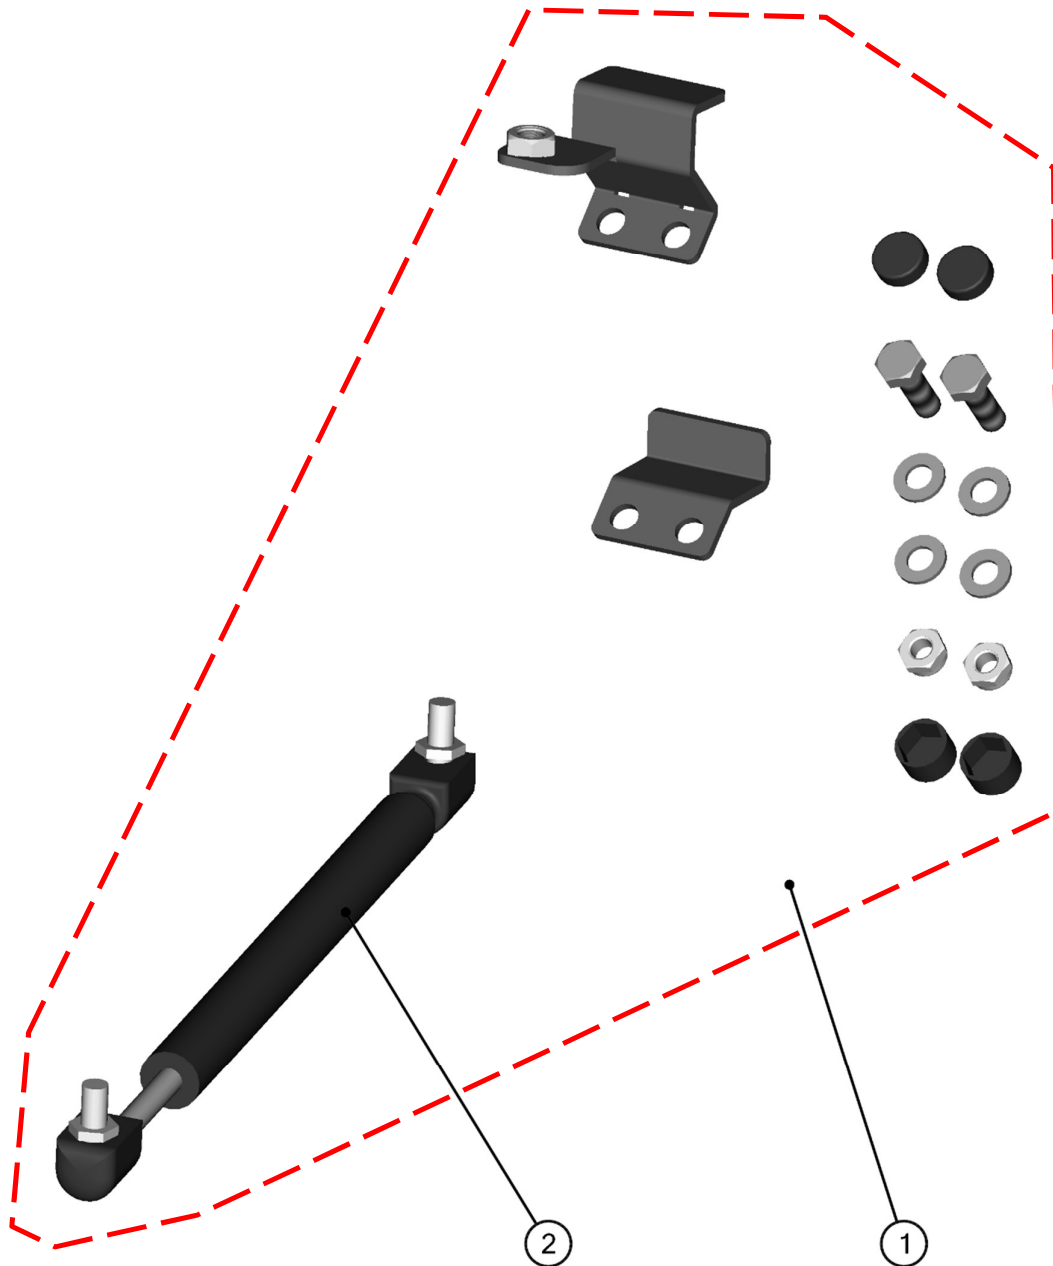

Price

REAR RIGHT DOOR

25

REAR RIGHT DOOR ASSEMBLIES

REAR RIGHT DOOR GAS SPRING ASSEMBLY

27

ID	Catalog no.	Description	Qty	Price
1	61S05U01-50M009	RIGHT DOOR GAS SPRING ASSEMBLY	1	
2	000865	DOOR GAS SPRING	1	