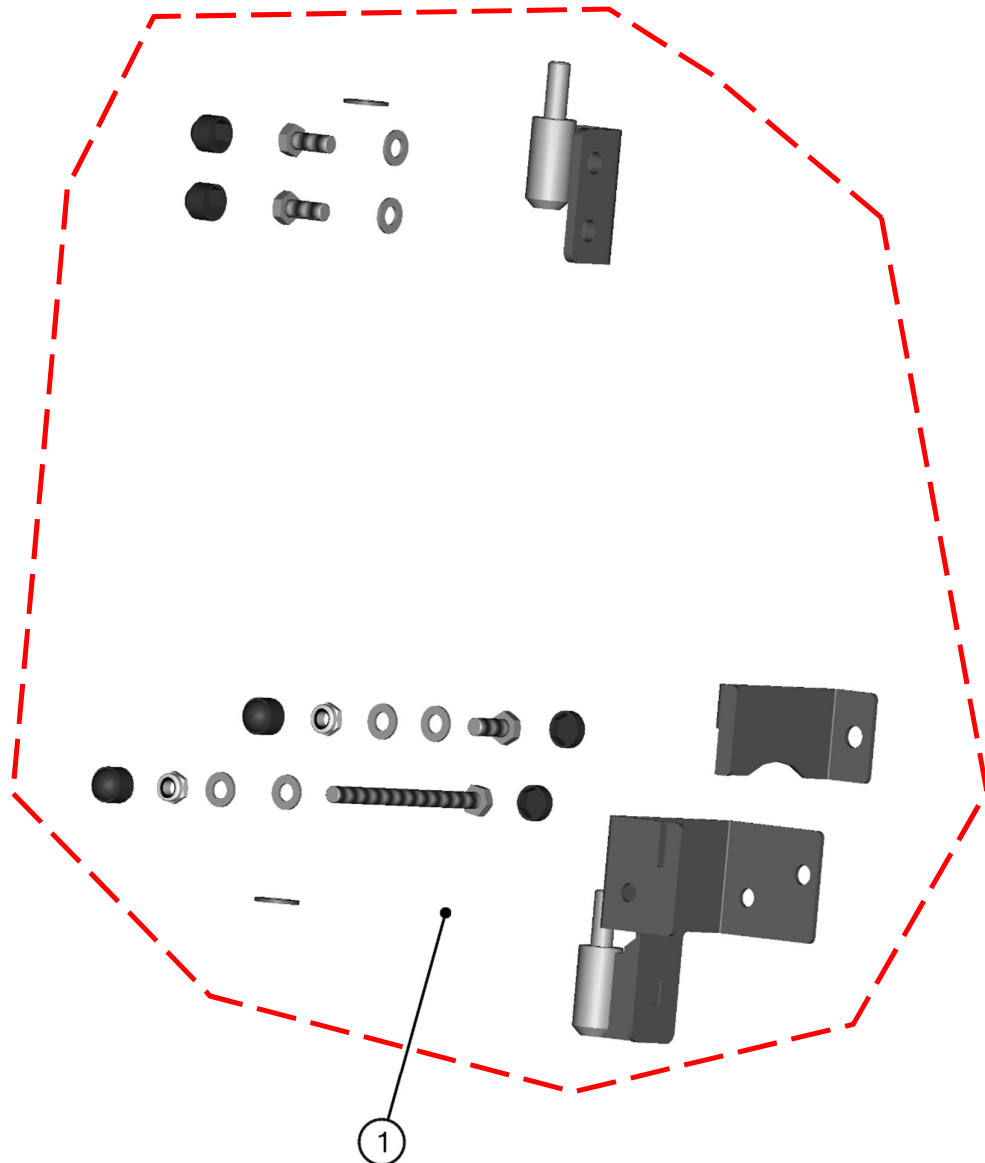

FRONT RIGHT DOOR HINGES

24

ID	Catalog no.	Description	Qty
1	61S05U02-50PKM002	RIGHT DOOR HINGE FRAME KIT	1

Price