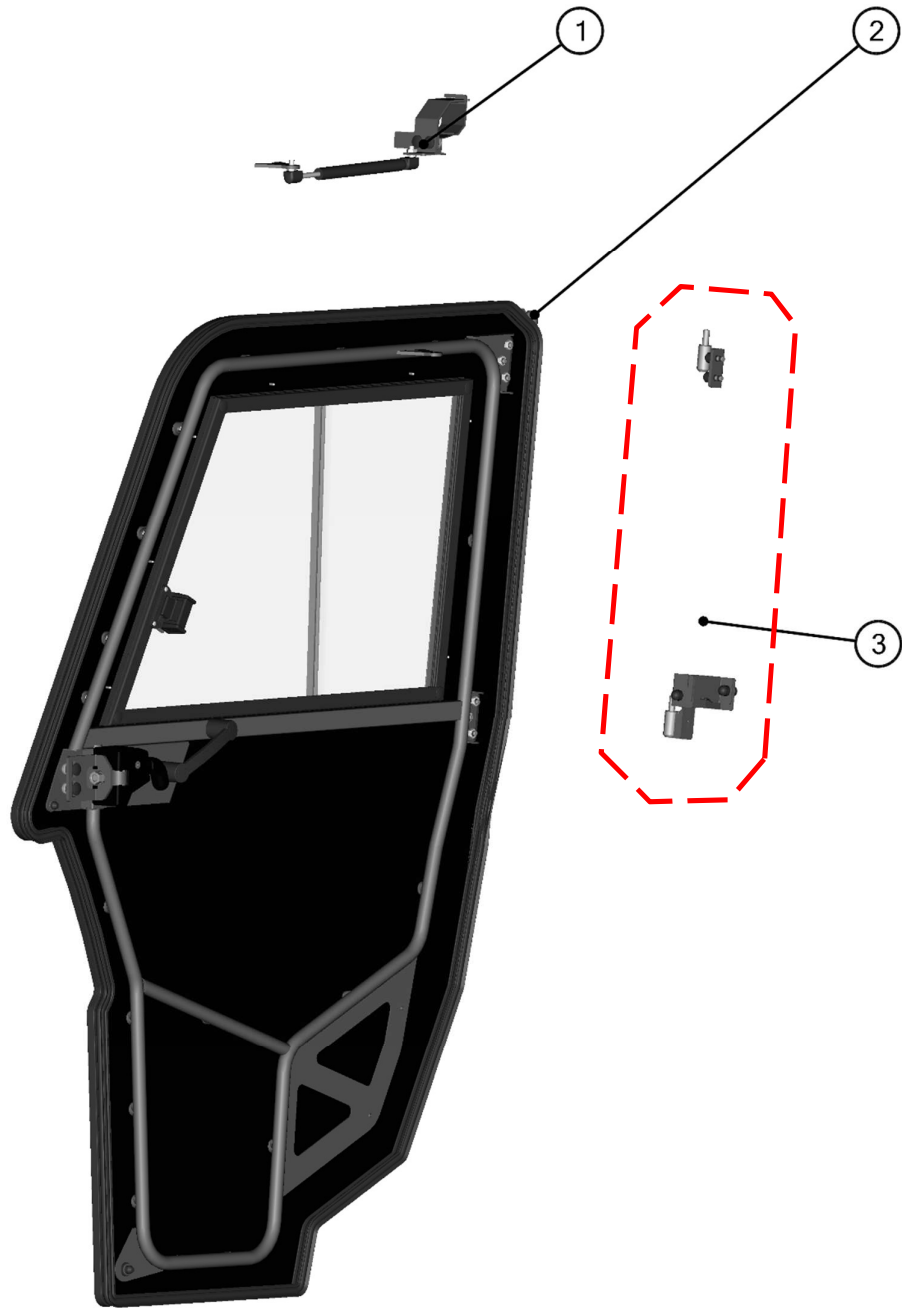

FRONT RIGHT DOOR ASSEMBLIES