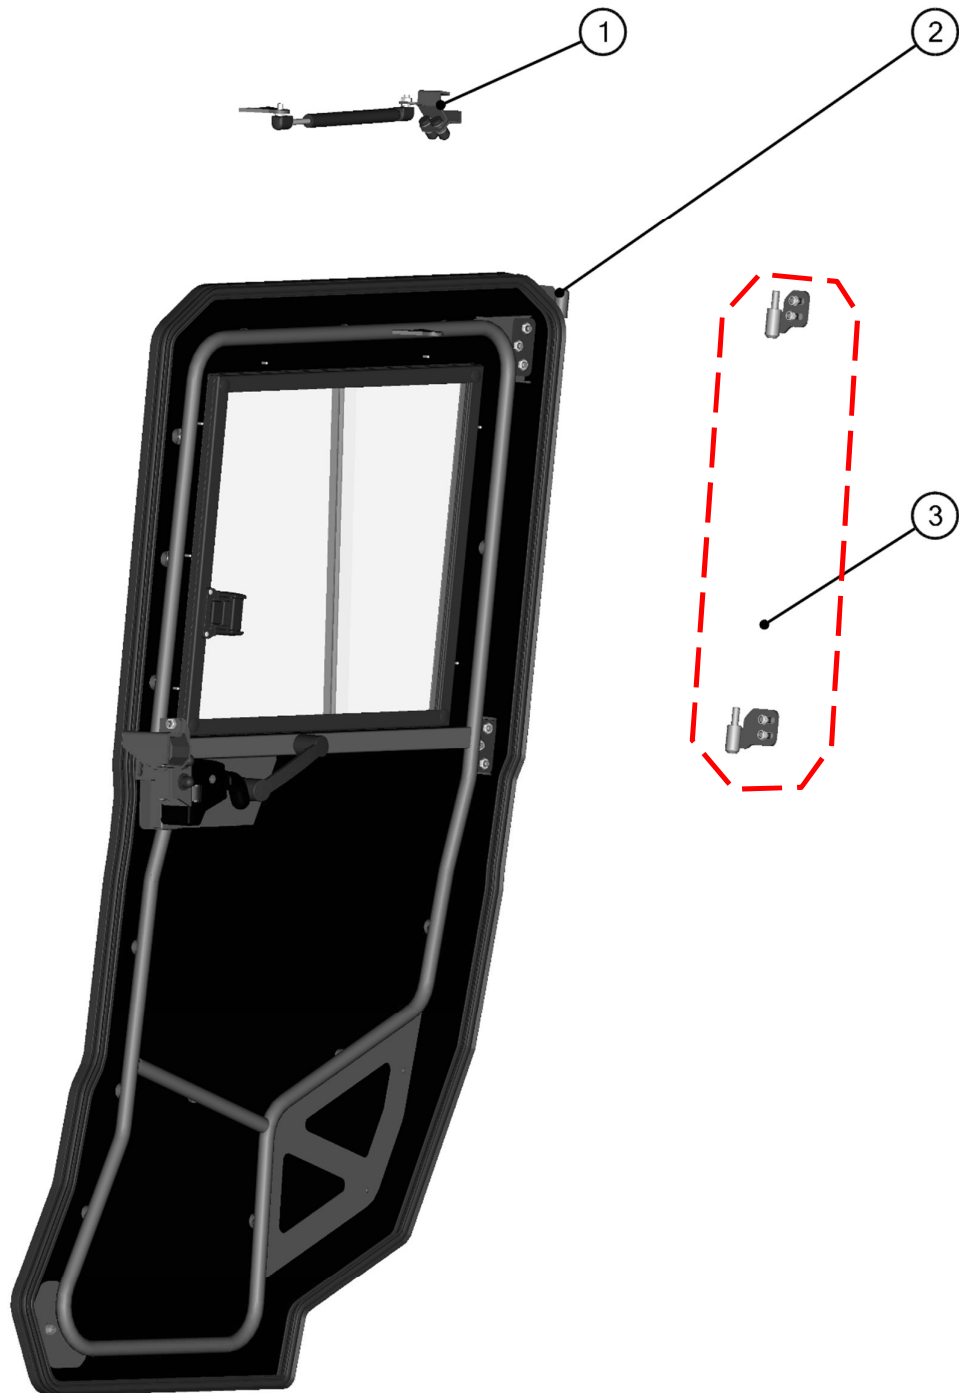

REAR RIGHT DOOR ASSEMBLIES