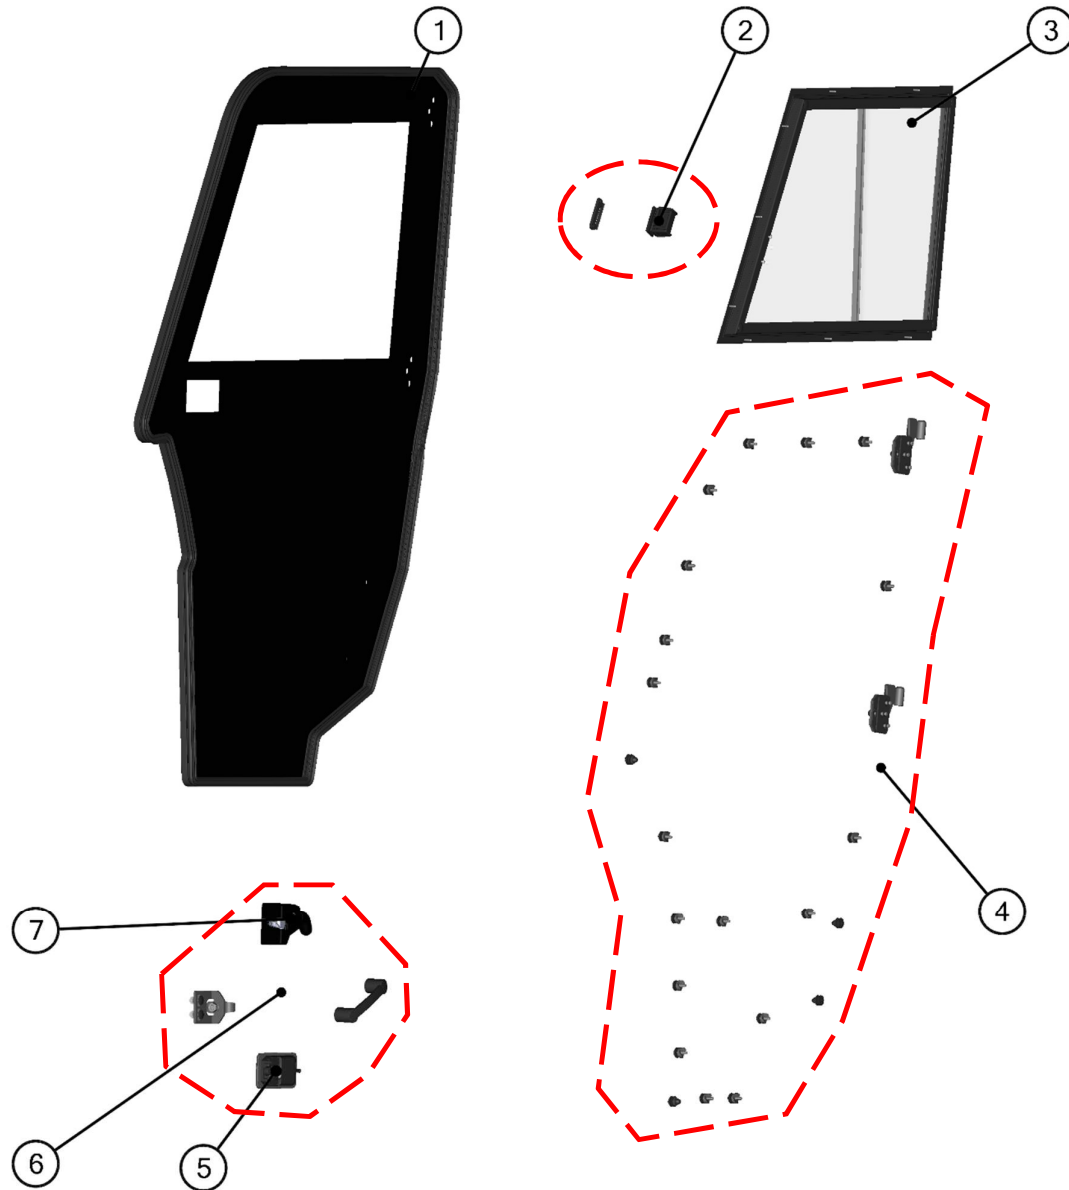

FRONT RIGHT DOOR ASSEMBLY

23

ID	Catalog no.	Description	Qty
1	61S05R02-50M002	RIGHT ABS WITH SEALING	1
2	61S04U01-40PKM001	GLASS LOCK WITH STOP KIT	1
3	61S05U01-50M003	RIGHT DOOR WINDOW ASSEMBLY	1
4	61S05U02-50PKM001	RIGHT DOOR HINGES WITH FIXING KIT	1
5	000841	OUTER DOOR LOCK	
6	61S05U01-50PKM002	RIGHT DOOR LOCK WITH STOP KIT	1
7	001744	RIGHT INNER DOOR LOCK	

Price

HardCabs
2464 Wisconsin Avenue
Downers Grove, IL 60515
USA

630-324-8585
parts@hardcabs.com

www.hardcabs.com