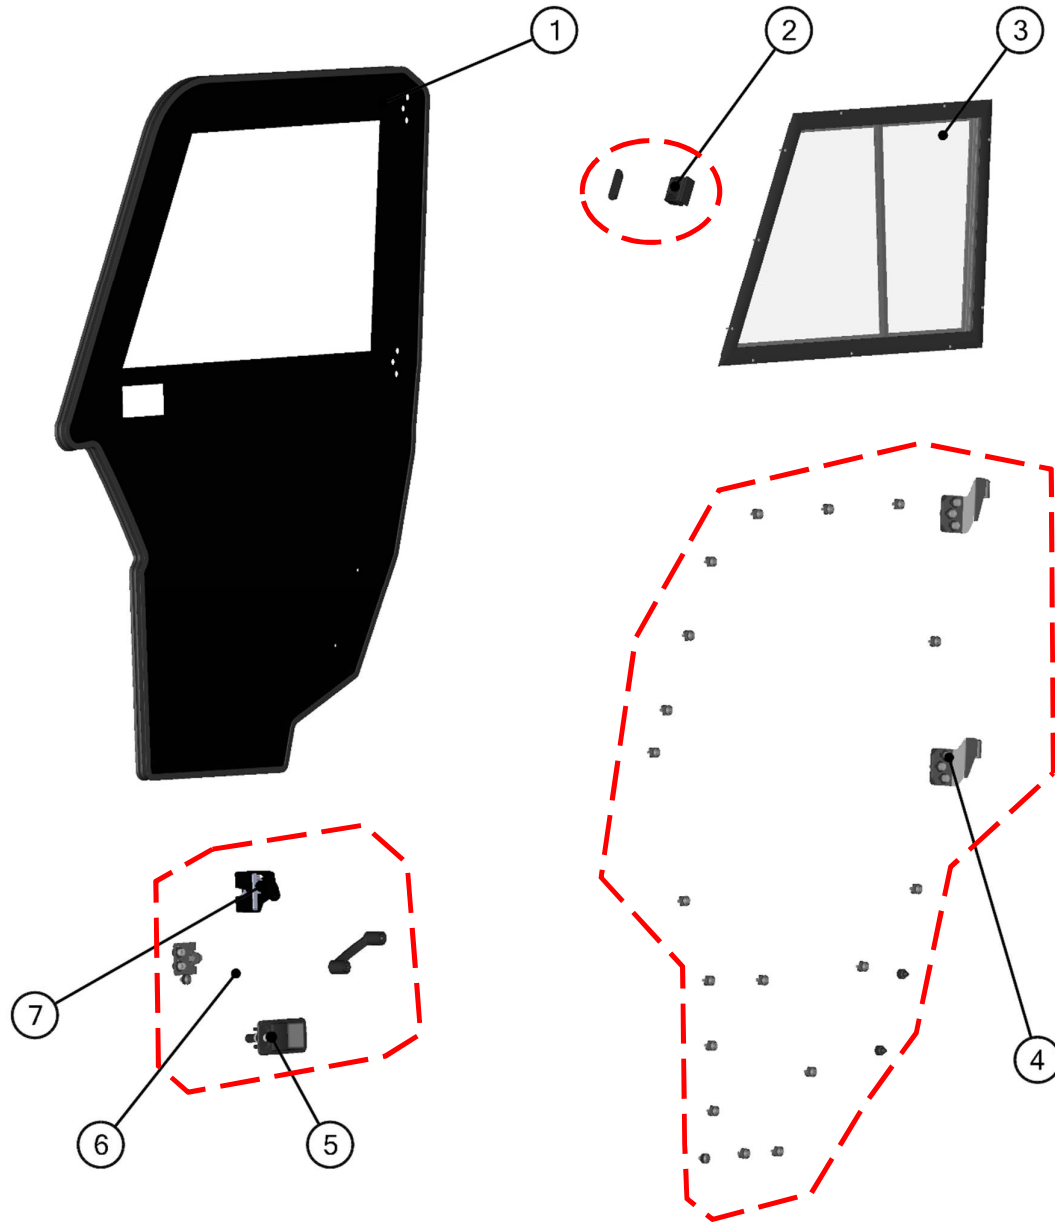

FRONT LEFT DOOR ASSEMBLY

13

ID	Catalog no.	Description	Qty
1	61S05R02-40M002	LEFT DOOR ABS WITH SEALING	1
2	61S04U01-40PKM001	GLASS LOCK WITH STOP KIT	1
3	61S05U01-40M003	LEFT DOOR WINDOW ASSEMBLY	1
4	61S05U02-40PKM001	LEFT DOOR HINGES WITH FIXING KIT	1
5	000841	OUTER DOOR LOCK	1
6	61S05U01-40PKM002	LEFT DOOR LOCK WITH STOP KIT	1
7	001743	LEFT INNER DOOR LOCK	1

Price

HardCabs
2464 Wisconsin Avenue
Downers Grove, IL 60515
USA

630-324-8585
parts@hardcabs.com

www.hardcabs.com