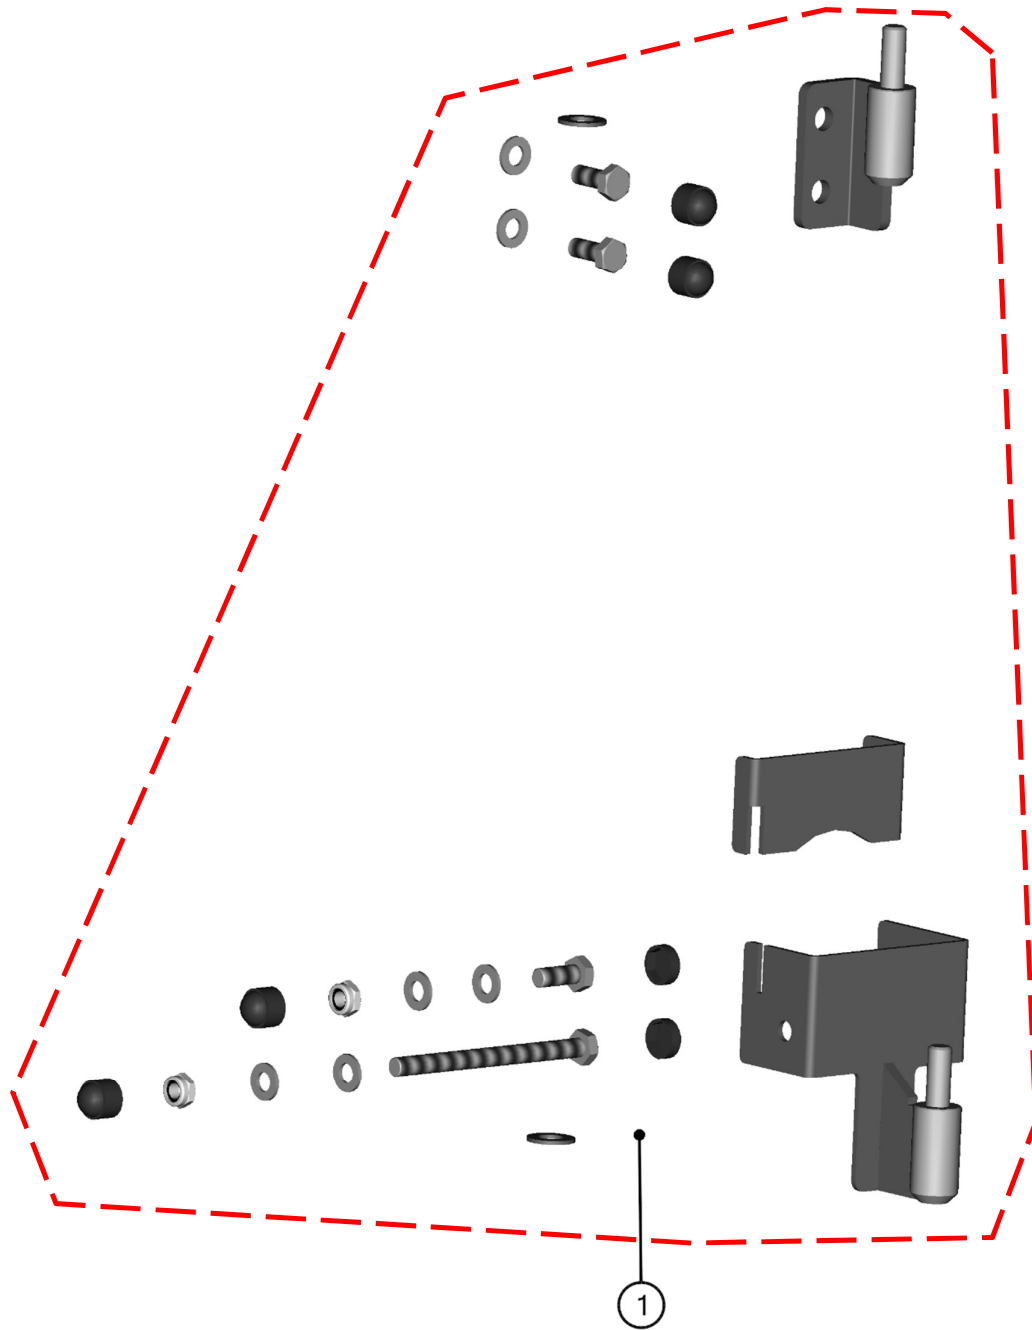

FRONT LEFT DOOR HINGE FRAME KIT

14

ID	Catalog no.	Description	Qty	Price
1	61S05U02-40PKM002	LEFT DOOR HINGE FRAME KIT	1	

HardCabs
2464 Wisconsin Avenue
Downers Grove, IL 60515
USA

630-324-8585
parts@hardcabs.com

www.hardcabs.com