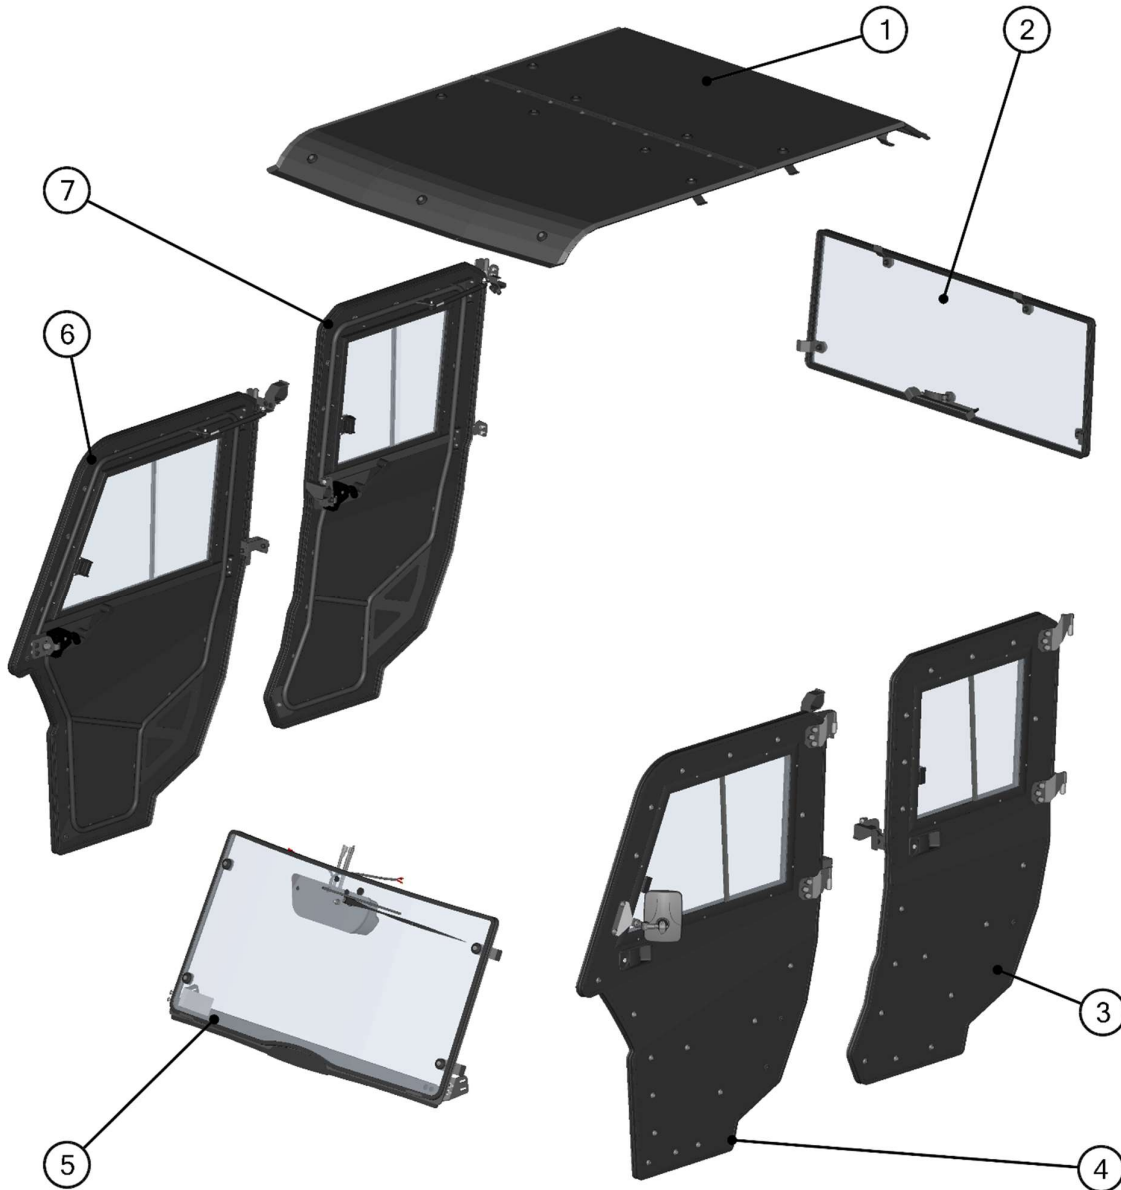

ALL PANELS

3

ID	Catalogue no.	Description	Qty
1	61S05R02S30	ROOF	1
2	61S05R01S20	REAR PANEL	1
3	61S05R02S41	LEFT REAR DOOR	1
4	61S05R02S40	LEFT FRONT DOOR	1
5	61S05R01S11	FRONT PANEL	1
6	61S05R02S50	RIGHT FRONT DOOR	1
7	61S05R02S51	RIGHT REAR DOOR	1
-	-----	ELECTROINSTALLATION	1