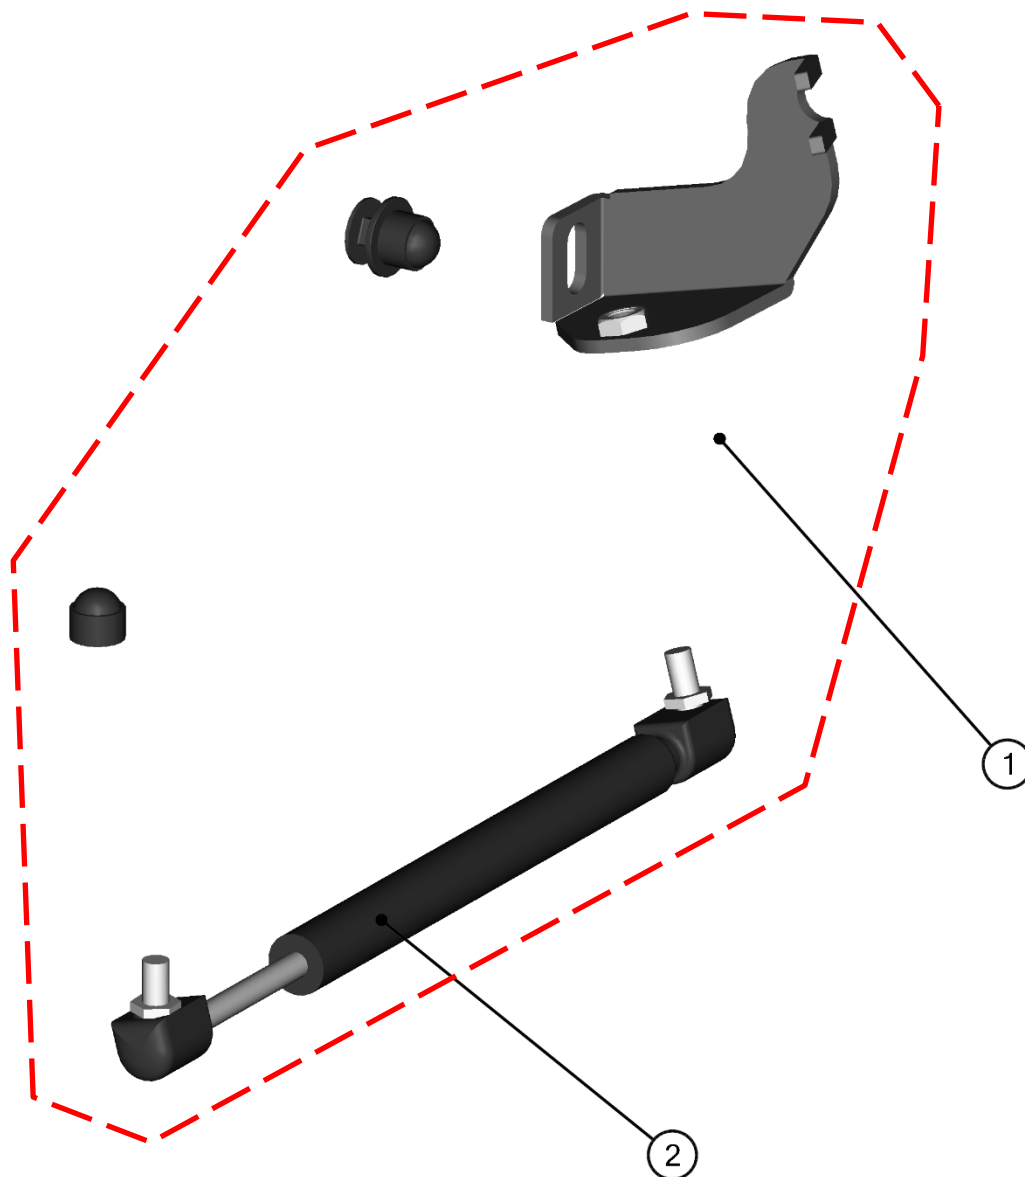

RIGHT REAR GAS SPRING ASSEMBLY

30

ID	Catalog no.	Description	Qty	Price
1	41S09U02-50M029	RIGHT REAR DOOR GAS SPRING ASSEMBLY	1	
2	000865	GAS SPRING	1	

DFK Cab, s.r.o.
Za Olšávkou 391
Uherské Hradiště 686 01
Czech Republic

Tel: +420 572 520 061,3
Fax: +420 572 520 071
E-mail: dfk@dfk.cz

www.dfk.cz
<http://www.dfk.cz/podpora-utv>
password: 78a6xu6mj8G