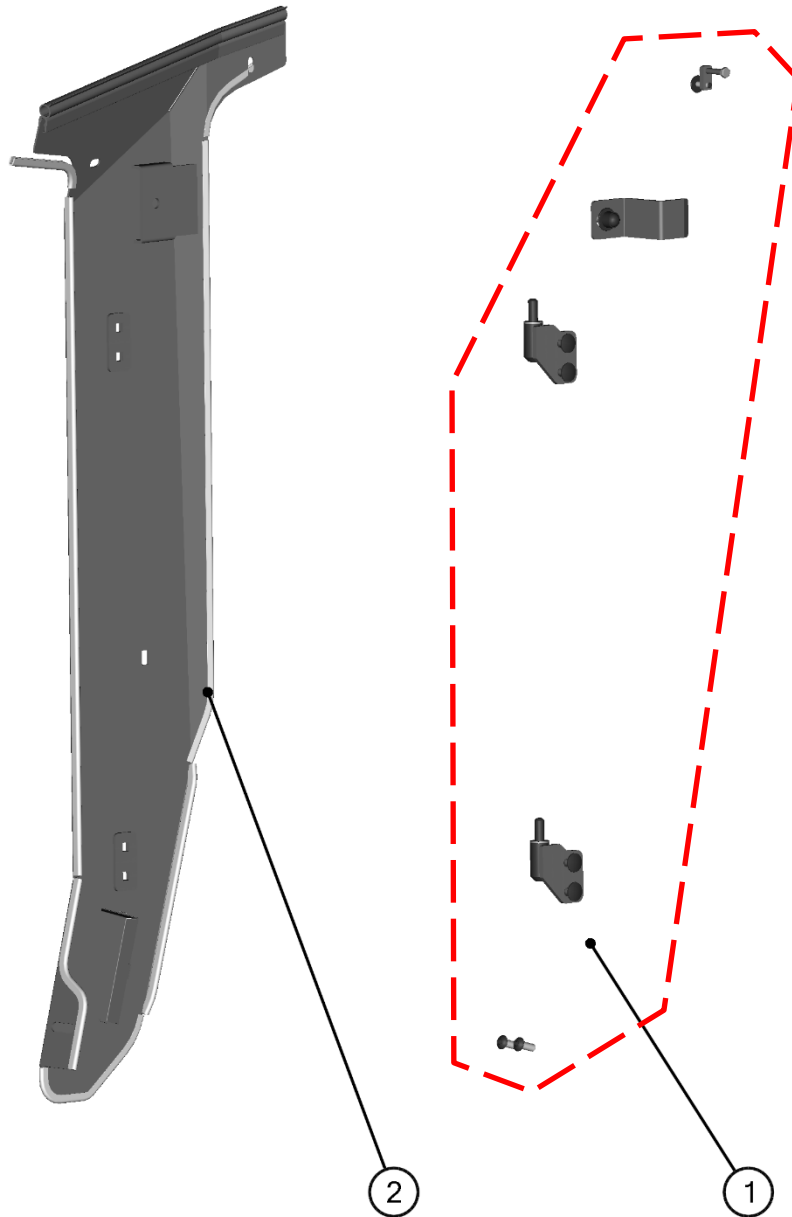

FRONT RIGHT BASE ASSEMBLY

29

ID	Catalog no.	Description	Qty	Price
1	41S09U02-50M010	LEFT FRONT DOOR BASE ASSEMBLY	1	
2	41S09U02-50PKM003	LEFT FRONT BASE HARDWARE KIT	1