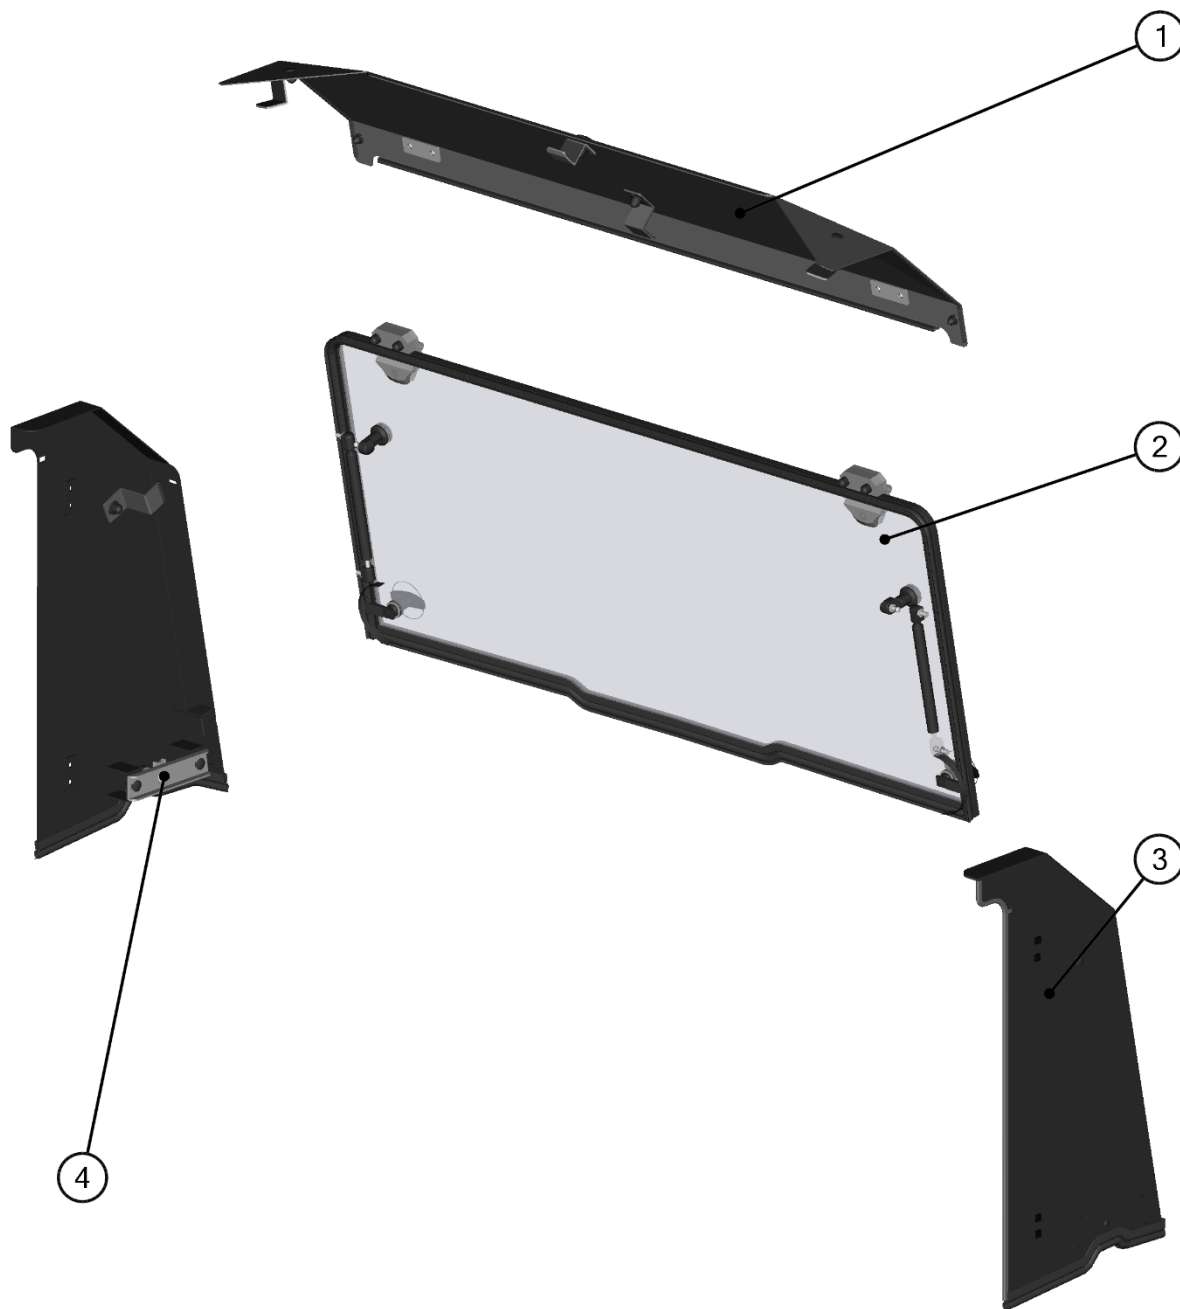

REAR PANEL ASSEMBLIES