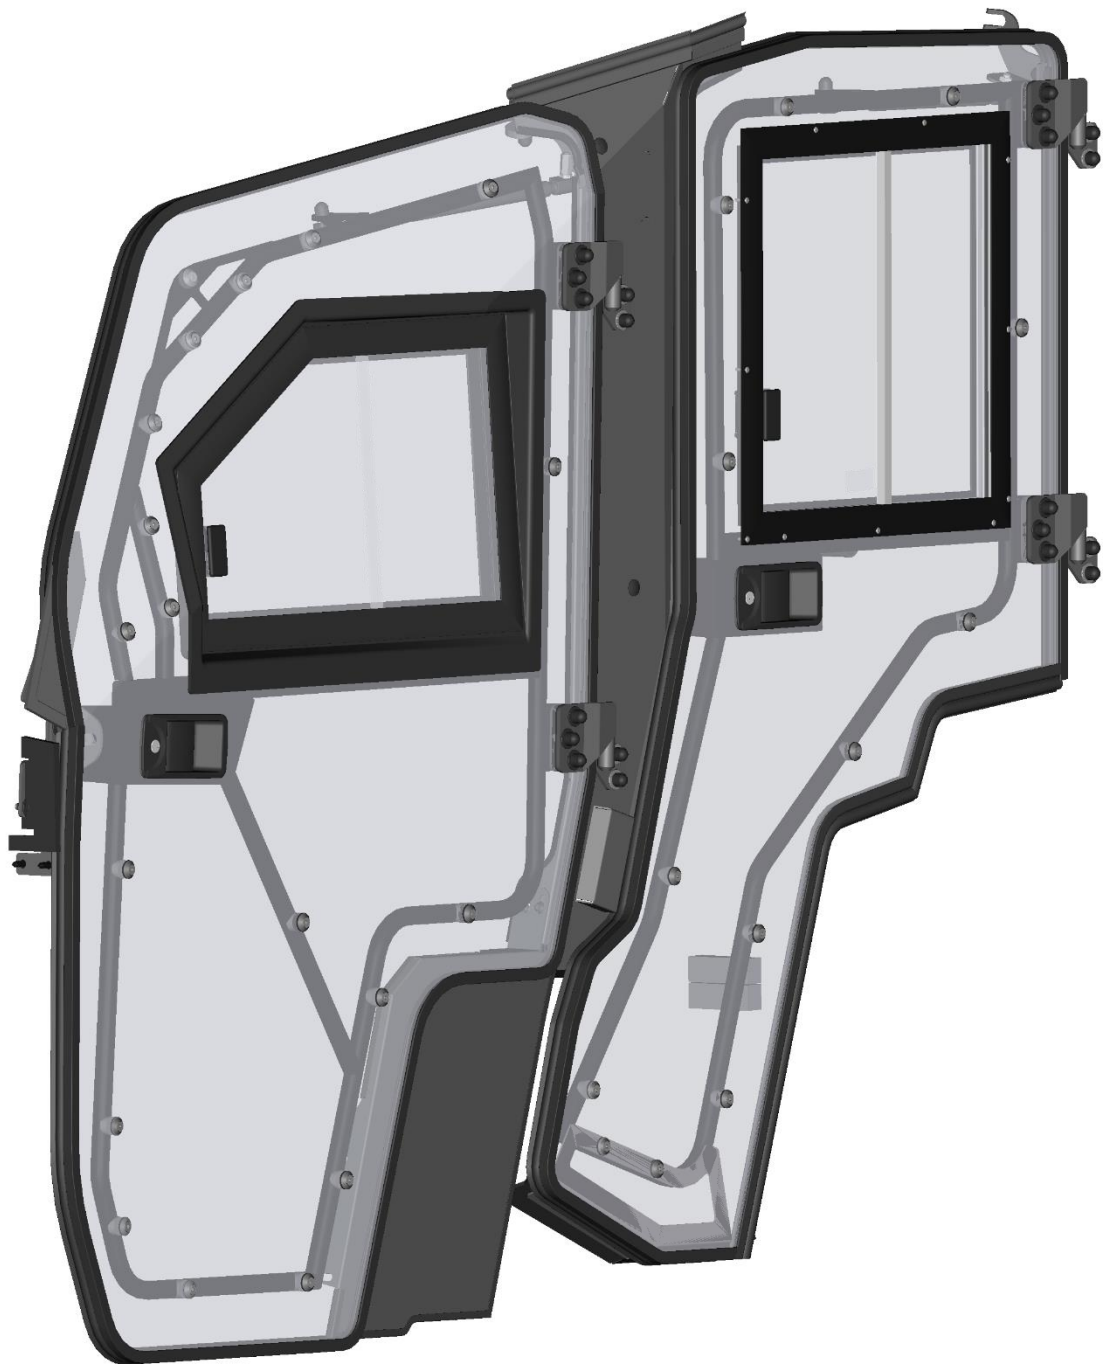

FRONT BOTTOM LEDGE ASSEMBLIES

16

ID	Catalog no.	Description	Qty
1	41S09U02-10PKM005	FRONT BOTTOM HARDWARE KIT	1
2	41S09U02-10M002	FRONT BOTTOM LEDGE ASSEMBLY	1

Price

LEFT DOOR

17

LEFT DOOR ASSEMBLIES

LEFT FRONT DOOR GAS SPRING ASSEMBLY