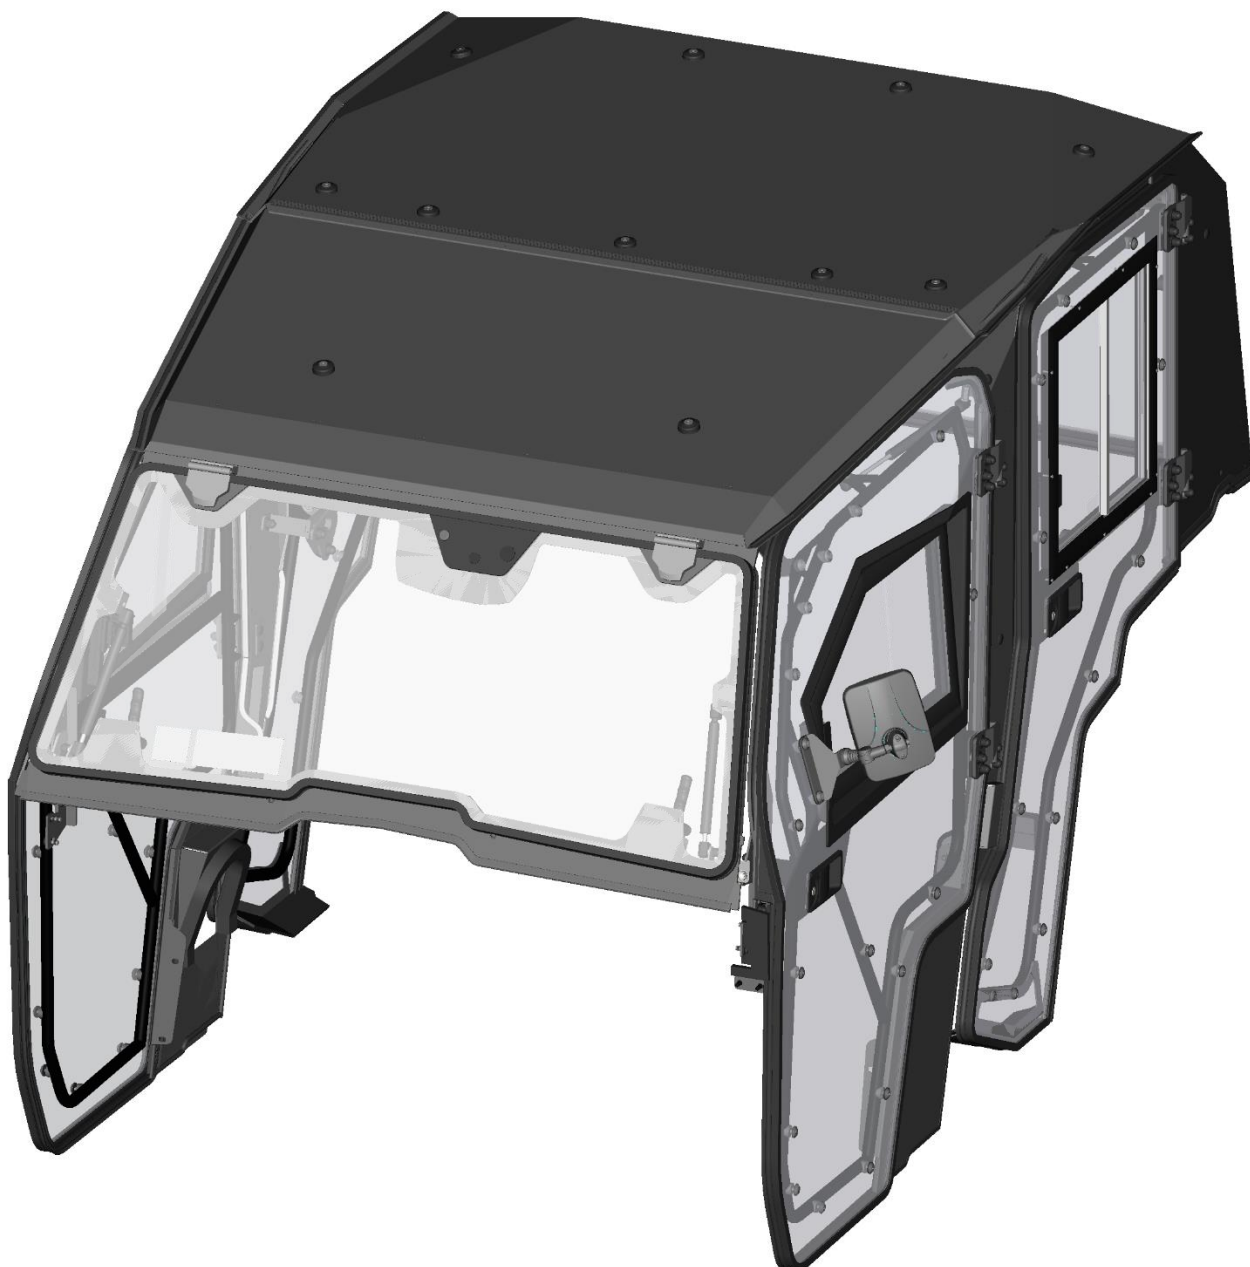

SPARE - PARTS CATALOG

YAMAHA

WOLVERINE R-MAX 4 2020+

CAB PREVIEW

2

ALL PANELS

3

ID	Catalog no.	Description	Qty
1	41S09U02S30	ROOF	1
2	41S09U02S20	REAR PANEL	1
3	41S09U02S40	LEFT DOOR	1
4	41S09U02S10	FRONT PANEL	1
5	41S09U02S50	RIGHT DOOR	1
-	-----	ELECTROINSTALLATION	1