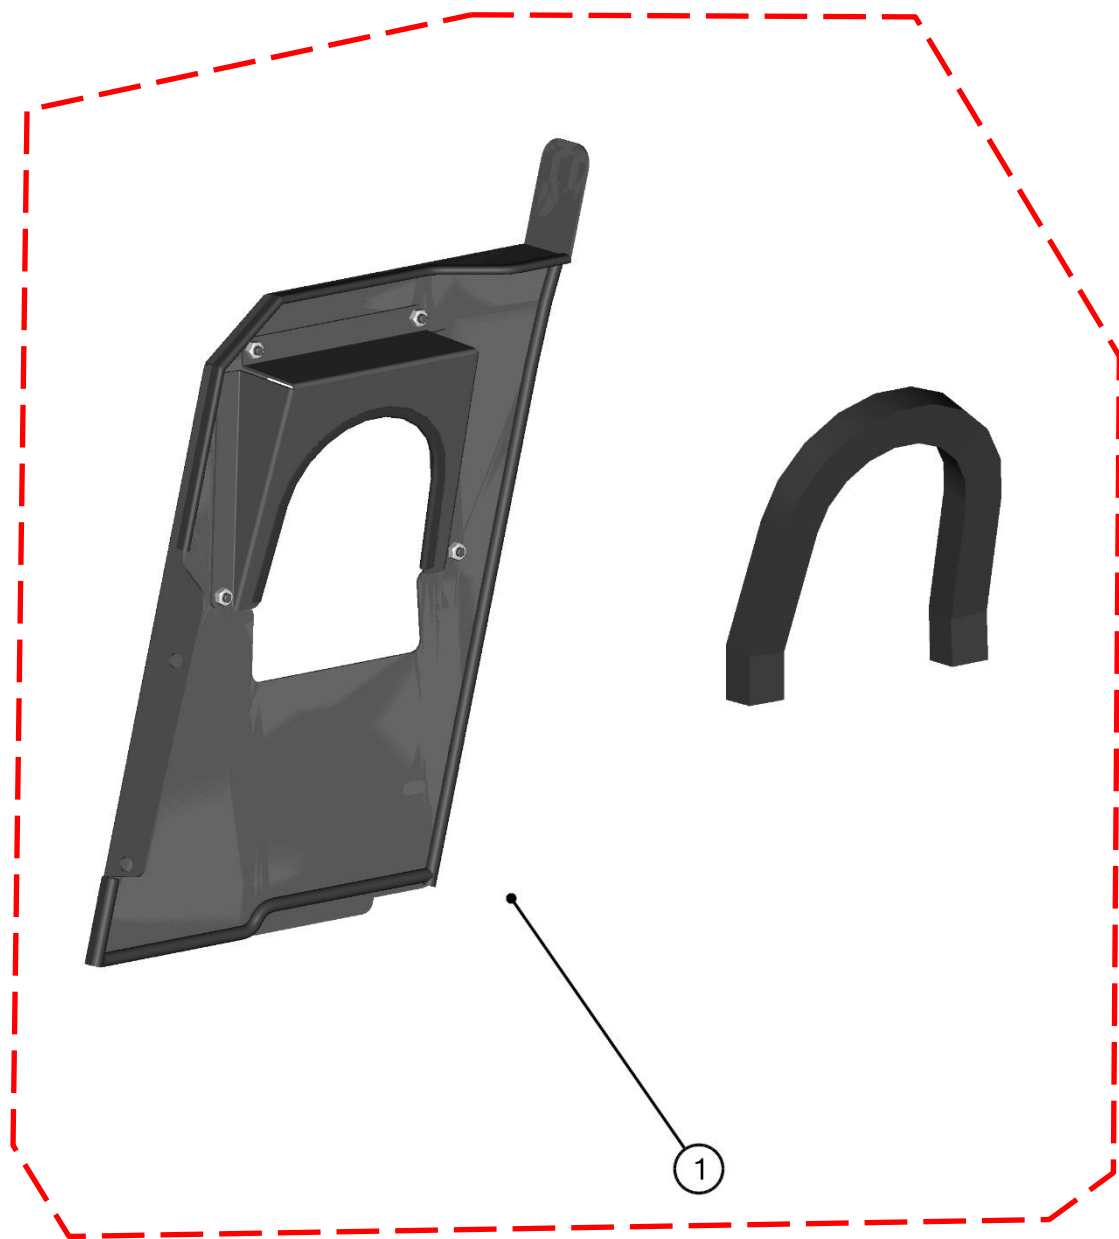

RIGHT REAR COVER KIT

32

ID	Catalog no.	Description	Qty	Price
1	41S09U02-50M040	RIGHT REAR COVER KIT	1