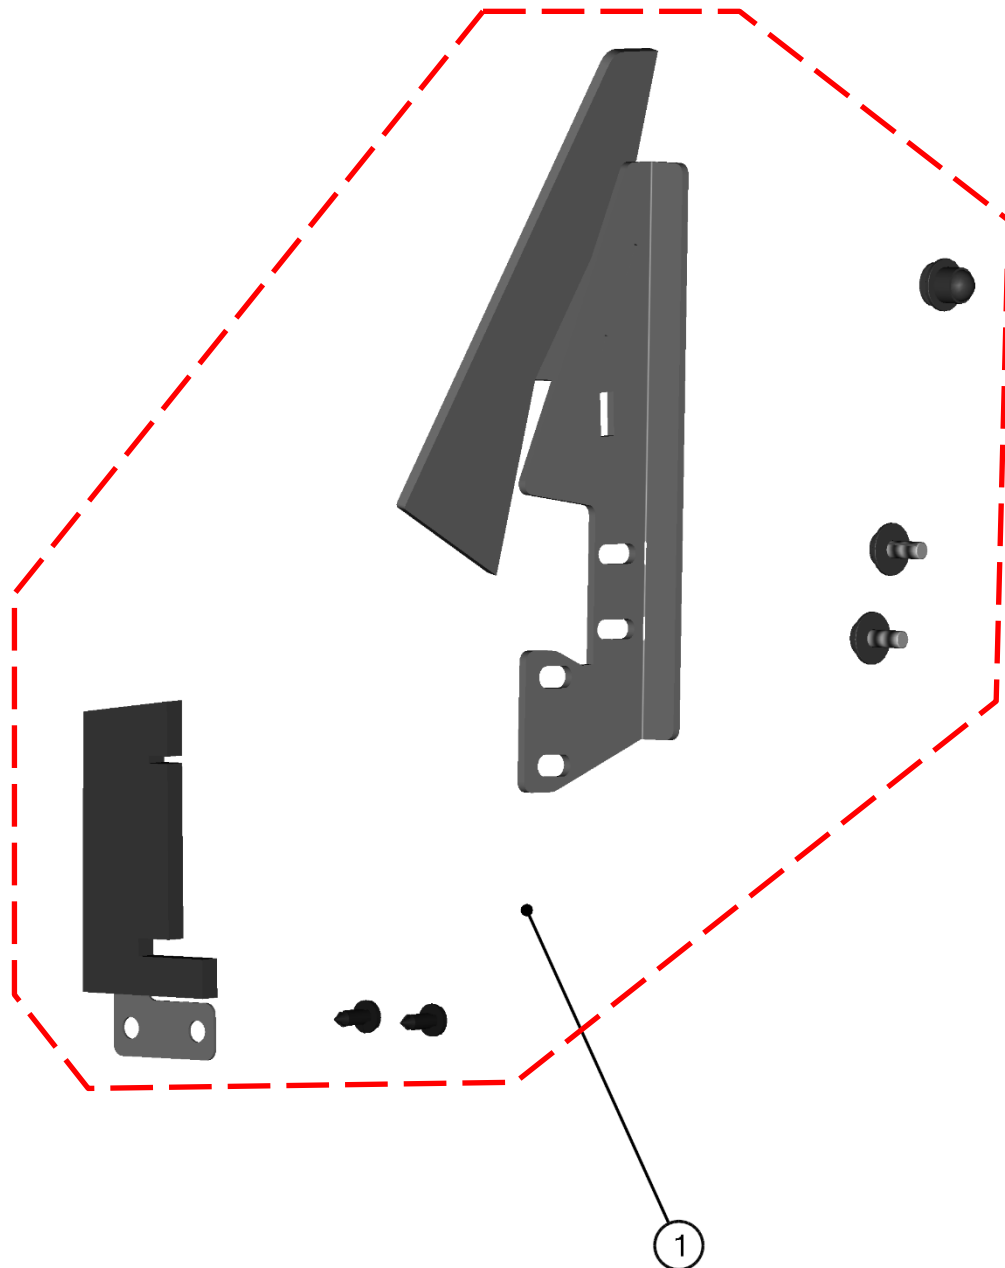

RIGHT FRONT COVER KIT

34

ID	Catalog no.	Description	Qty	Price
1	41S09U02-50PKM006	RIGHT FRONT COVER KIT	1