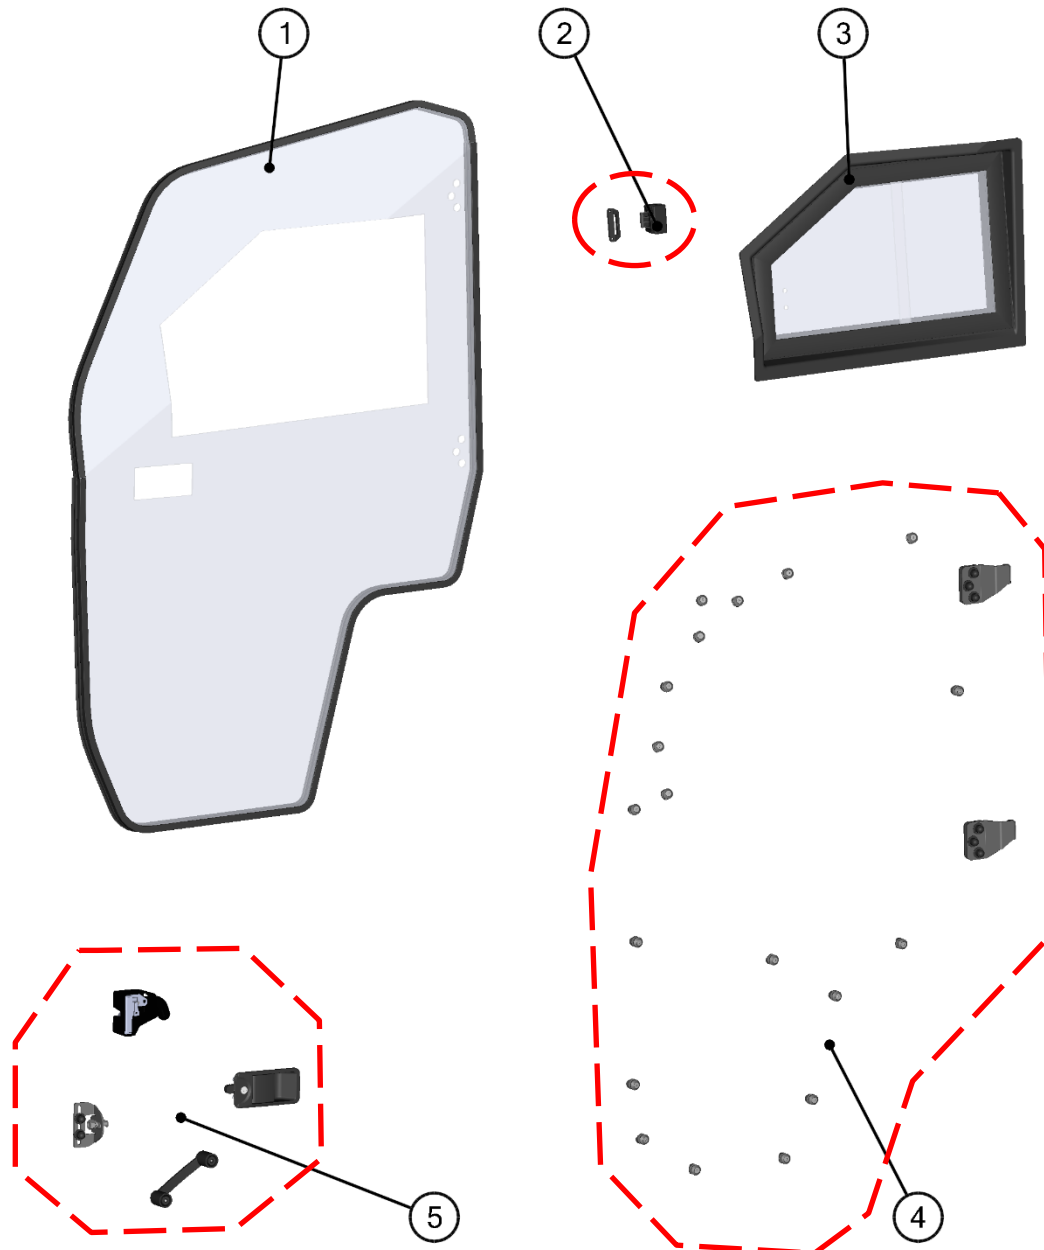

LEFT FRONT DOOR ASSEMBLY

24

ID	Catalog no.	Description	Qty
1	41S09U02-40M015	LEFT DOOR POLY WITH SEALING	1
2	41S08U04-40PKM002	GLASS LOCK WITH STOP KIT	1
3	41S08U04-40M003	LEFT DOOR WINDOW ASSEMBLY	1
4	41S09U01-40PKM002	LEFT DOOR HINGES WITH FIXING KIT	1
5	41S09U01-40PKM003	LEFT DOOR LOCK WITH STOP KIT	1

Price