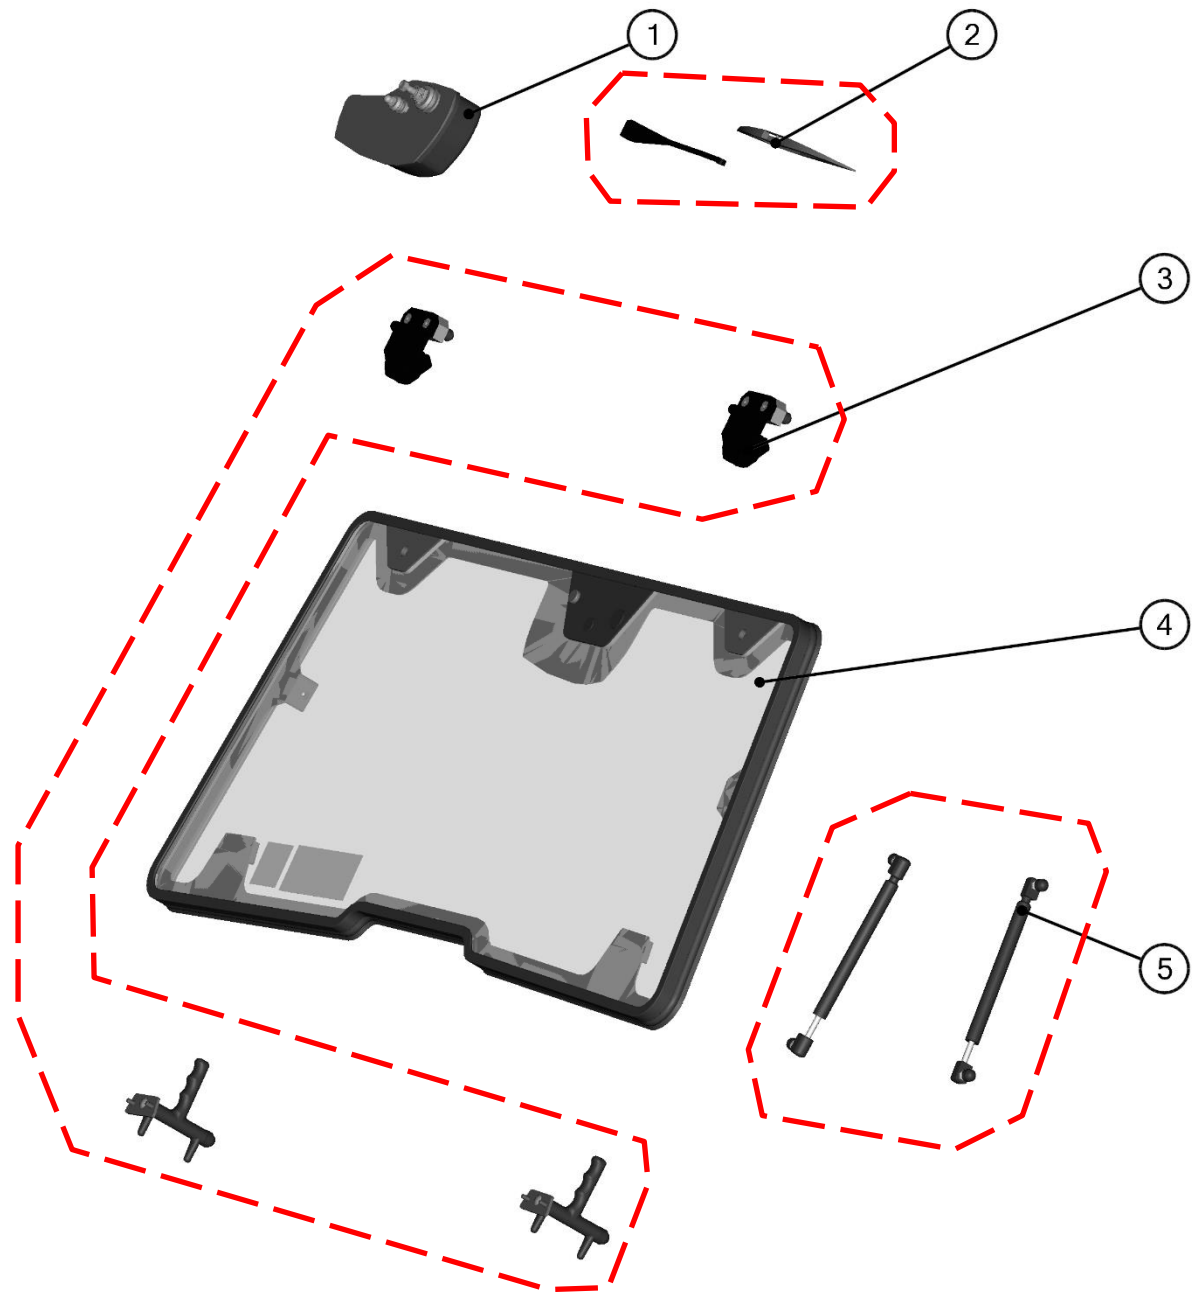

FRONT WINDOW ASSEMBLIES

15

ID	Catalog no.	Description	Qty	Price
1	00-10M028	WIPER MOTOR ASSEMBLY	1	
2	41S09U02-10PKM002	WIPER ARM + BLADE KIT	1	
3	41S09U02-10PKM003	WINDOW HARDWARE KIT	1	
4	41S09U02-10M012	FRONT WINDOW WITH SEALING	1	
5	P41S09U02-10PKM004	FRONT GAS SPRING KIT	1	

DFK Cab, s.r.o.
Za Olšávkou 391
Uherské Hradiště 686 01
Czech Republic

Tel: +420 572 520 061,3
Fax: +420 572 520 071
E-mail: dfk@dfk.cz

www.dfk.cz
<http://www.dfk.cz/podpora-utv>
password: 78a6xu6mj8G