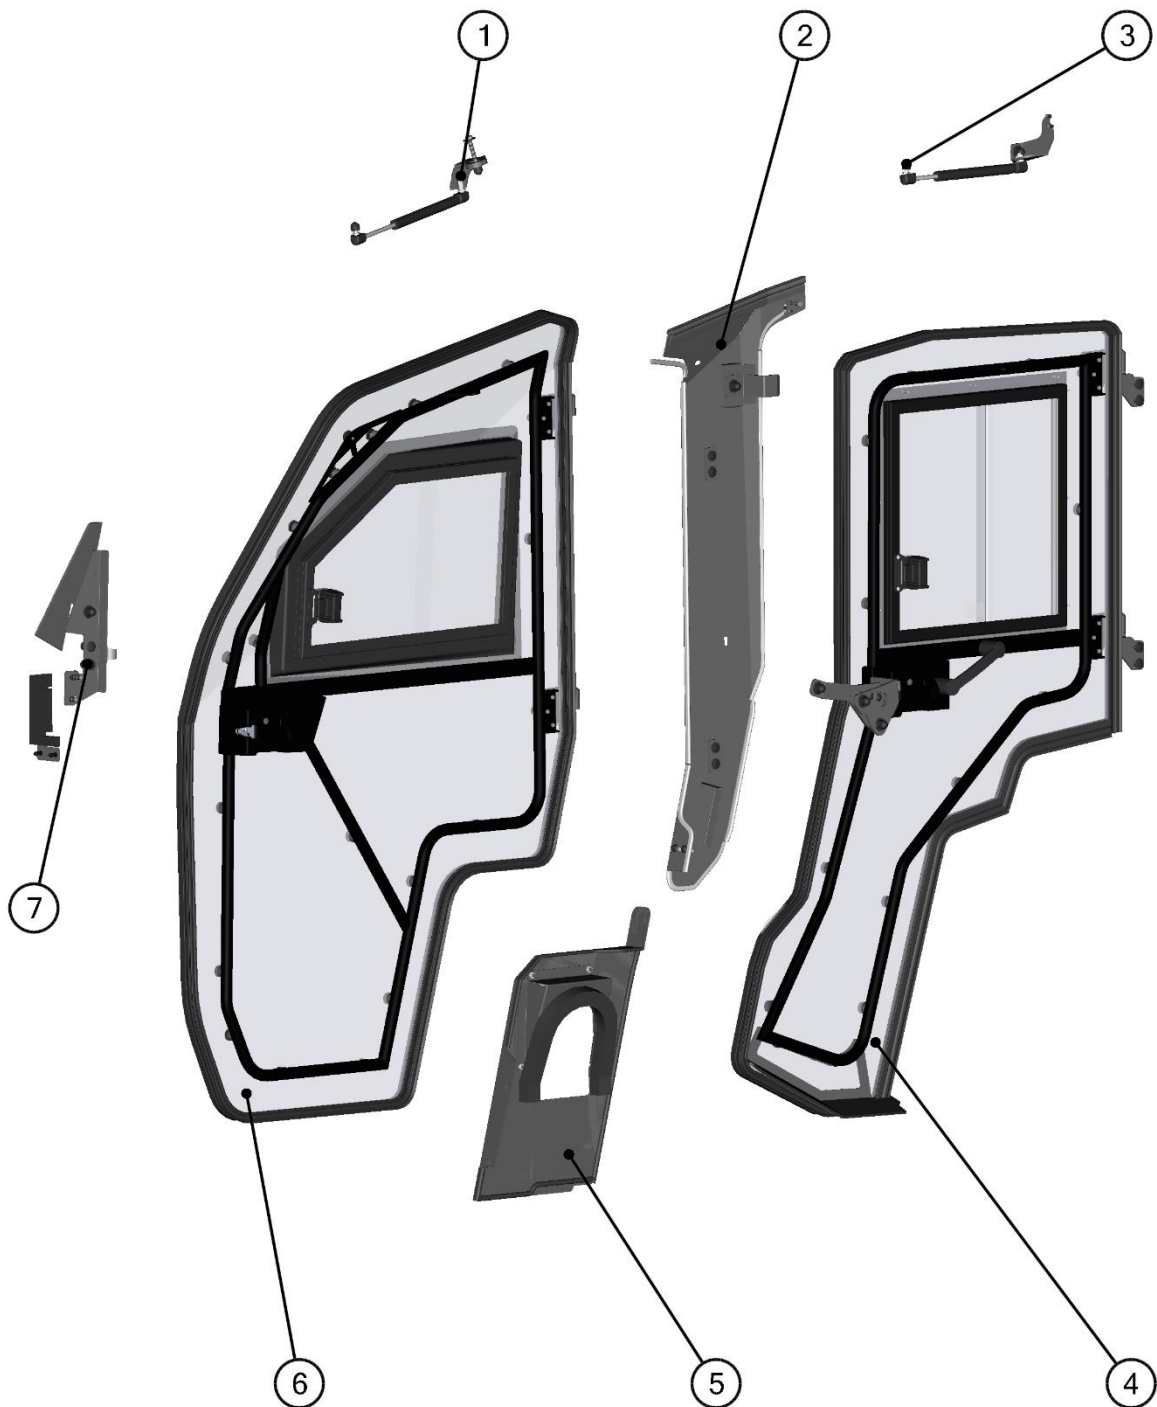

www.dfk.cz
<http://www.dfk.cz/podpora-utv>
 password: 78a6xu6mj8G

RIGHT DOOR

26

RIGHT DOOR ASSEMBLIES

RIGHT FRONT GAS SPRING ASSEMBLY

28

ID	Catalog no.	Description	Qty	Price
1	41S09U02-50M014	RIGHT FRONT DOOR GAS SPRING ASSEMBLY	1	
2	000865	GAS SPRING	1	