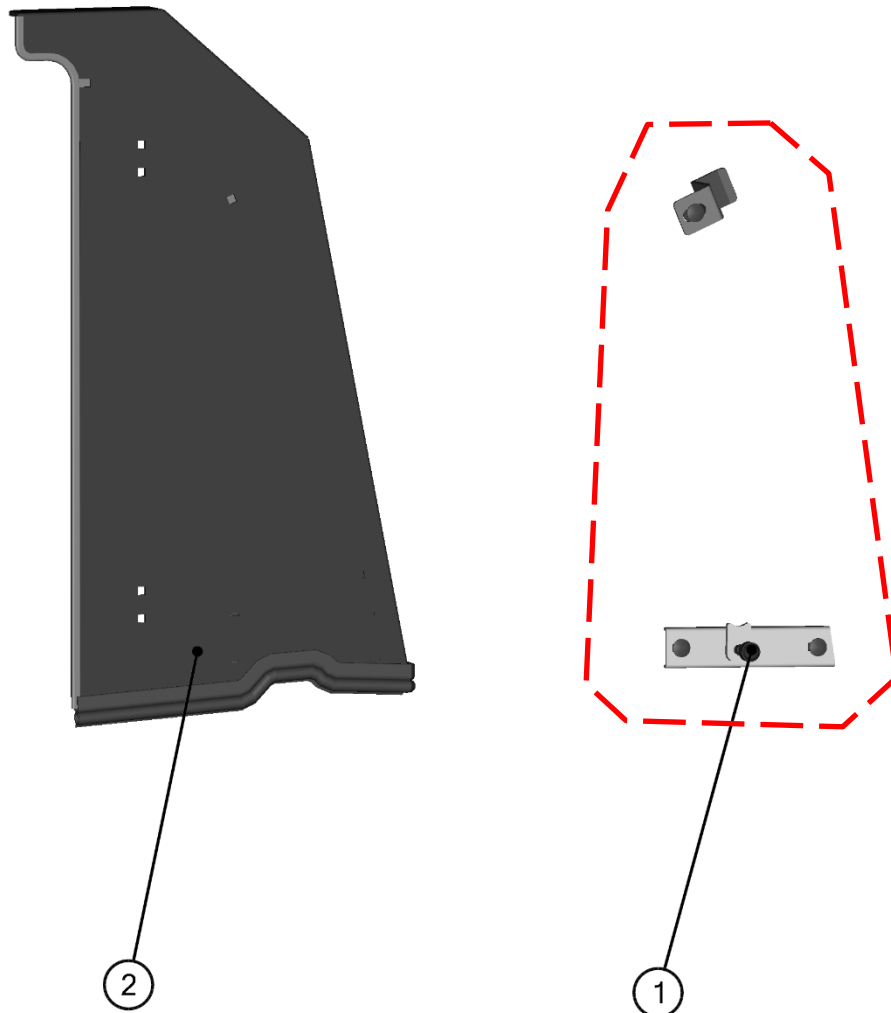

UPPER BOTTOM ASSEMBLIES

ID	Catalog no.	Description	Qty	Price
1	41S09U02-20M004	REAR UPPER LEDGE ASSEMBLY	1	
2	41S09U02-20PKM003	REAR UPPER HARDWARE KIT	1	

REAR LEFT BASE ASSEMBLIES

10

ID	Catalog no.	Description	Qty	Price
1	41S09U02-20PKM004	LEFT BASE HARDWARE KIT	1	
2	41S09U02-20M003	LEFT BASE ASSEMBLY	1	