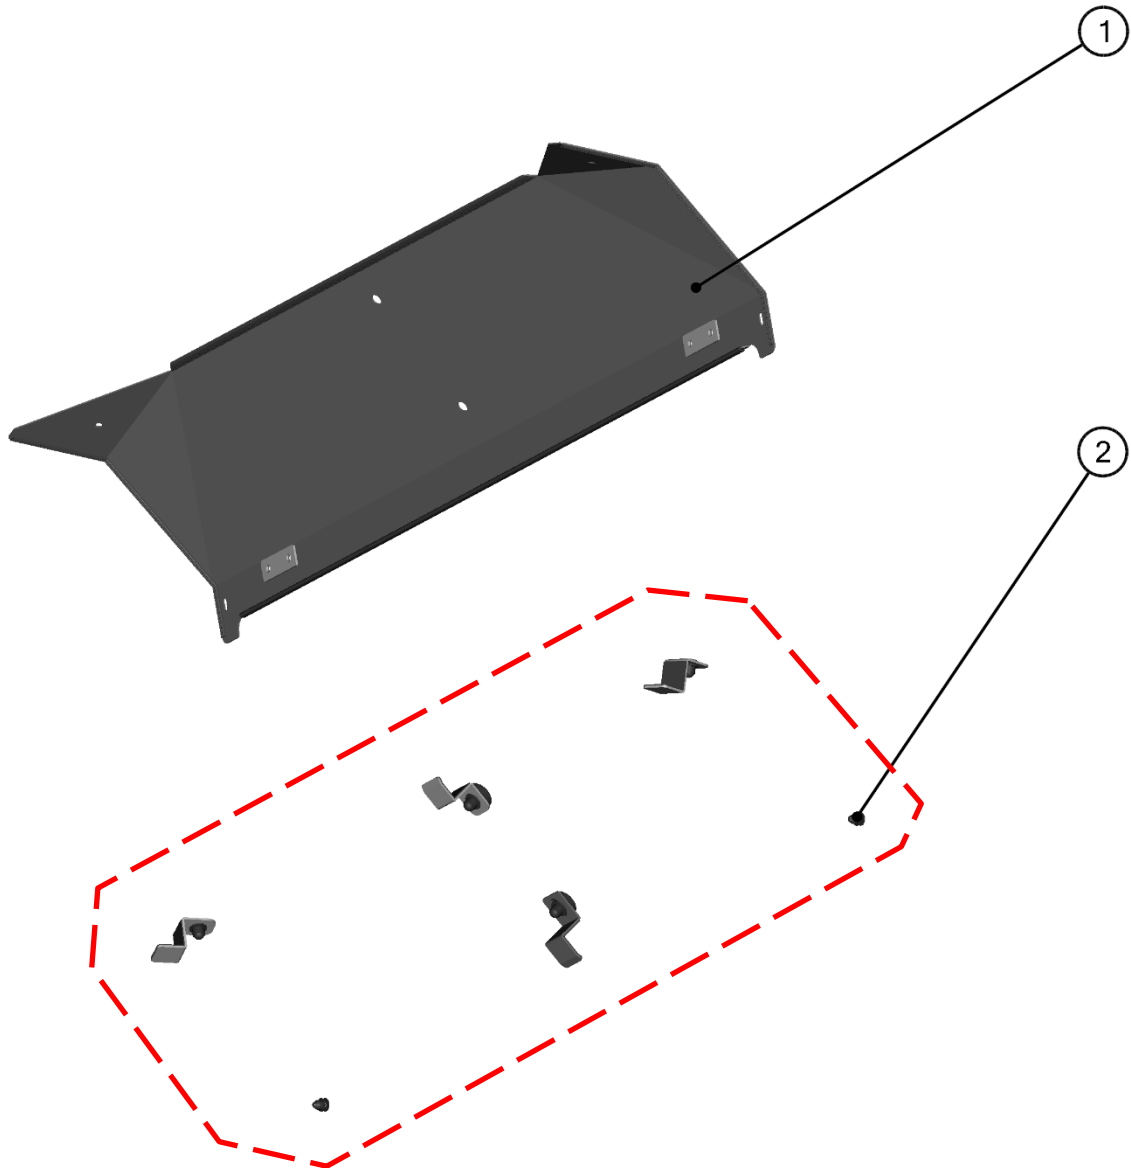

UPPER BOTTOM ASSEMBLIES

ID	Catalog no.	Description	Qty	Price
1	41S09U02-20M004	REAR UPPER LEDGE ASSEMBLY	1	
2	41S09U02-20PKM003	REAR UPPER HARDWARE KIT	1	

REAR LEFT BASE ASSEMBLIES

10

ID	Catalog no.	Description	Qty	Price
1	41S09U02-20PKM004	LEFT BASE HARDWARE KIT	1	
2	41S09U02-20M003	LEFT BASE ASSEMBLY	1	