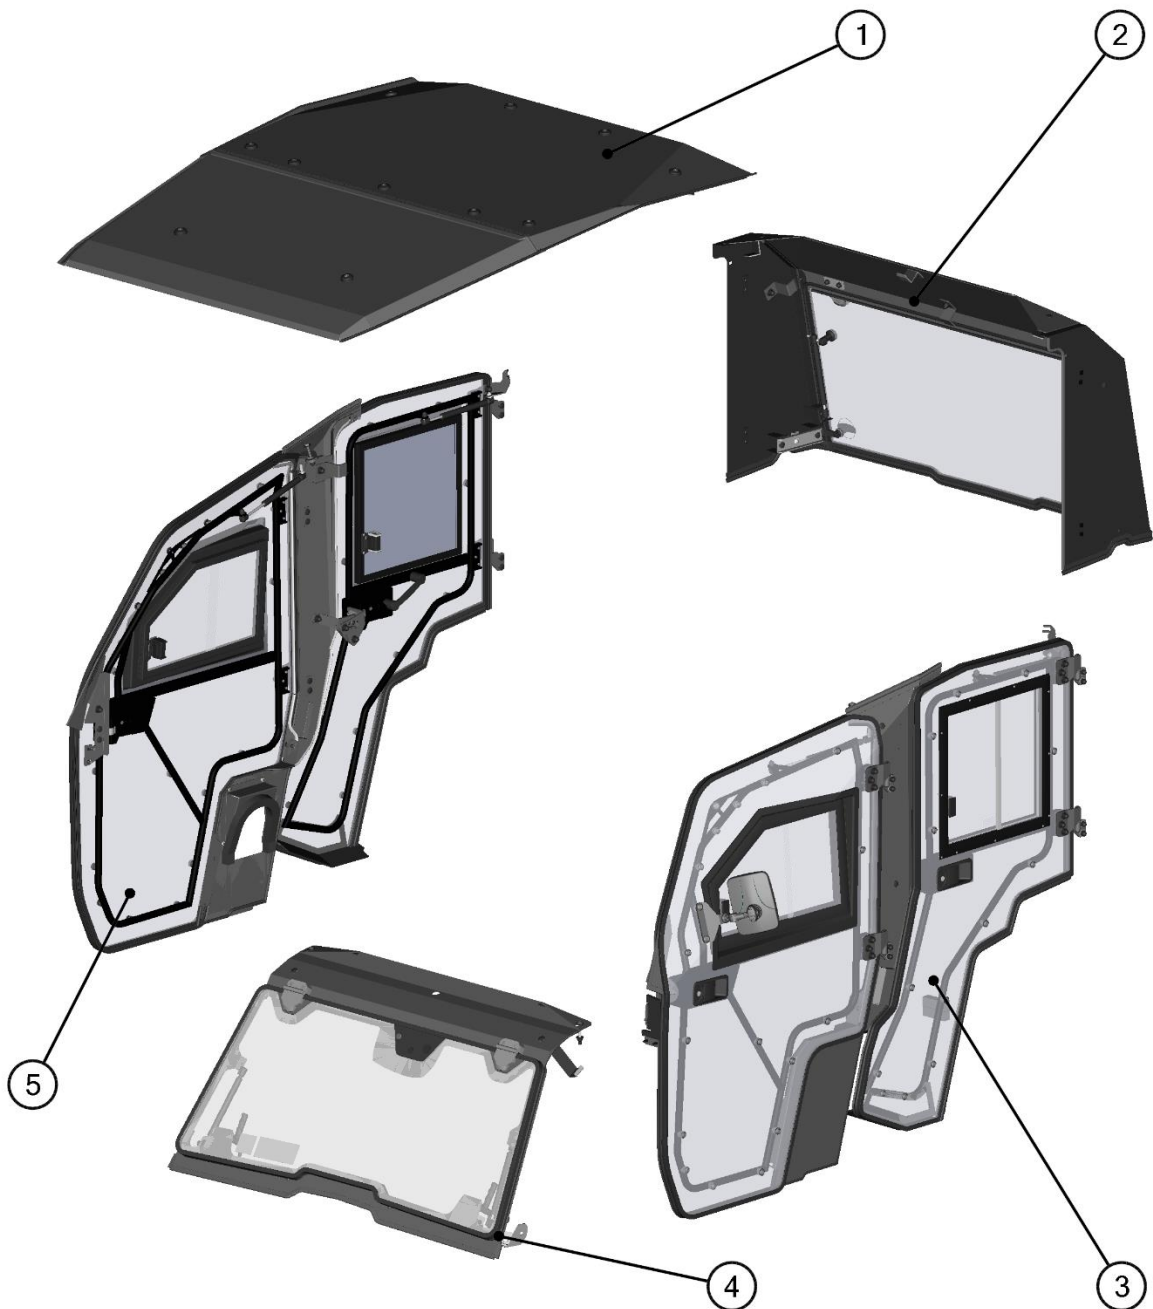

SPARE - PARTS CATALOG

YAMAHA

WOLVERINE R-MAX 4 2020+

CAB PREVIEW

2

ALL PANELS

3

ID	Catalog no.	Description	Qty
1	41S09U02S30	ROOF	1
2	41S09U02S20	REAR PANEL	1
3	41S09U02S40	LEFT DOOR	1
4	41S09U02S10	FRONT PANEL	1
5	41S09U02S50	RIGHT DOOR	1
-	-----	ELECTROINSTALLATION	1