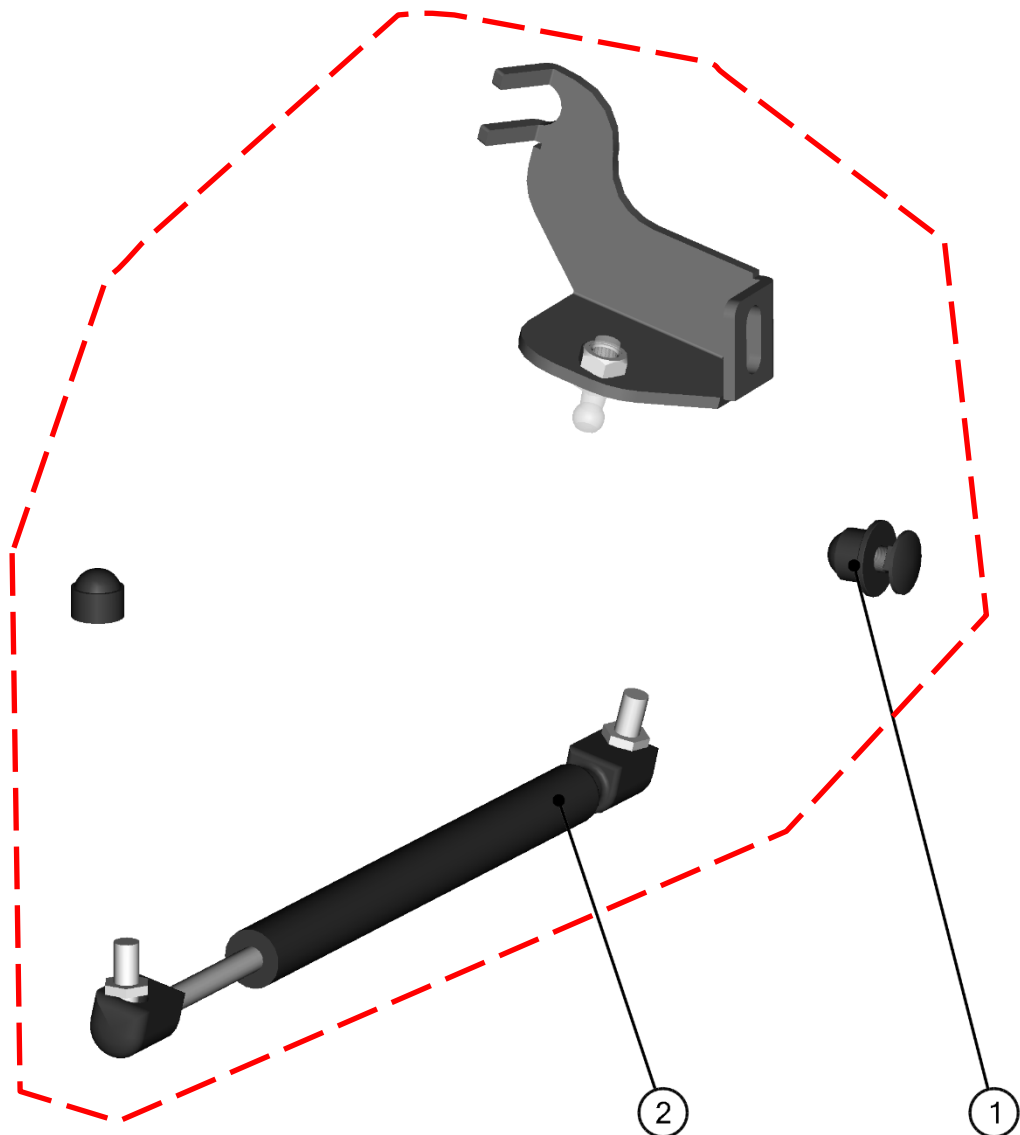

LEFT REAR DOOR GAS SPRING ASSEMBLY

21

ID	Catalog no.	Description	Qty	Price
1	41S09U02-40M029	LEFT REAR DOOR GAS SPRING ASSEMBLY	1	
2	000865	GAS SPRING