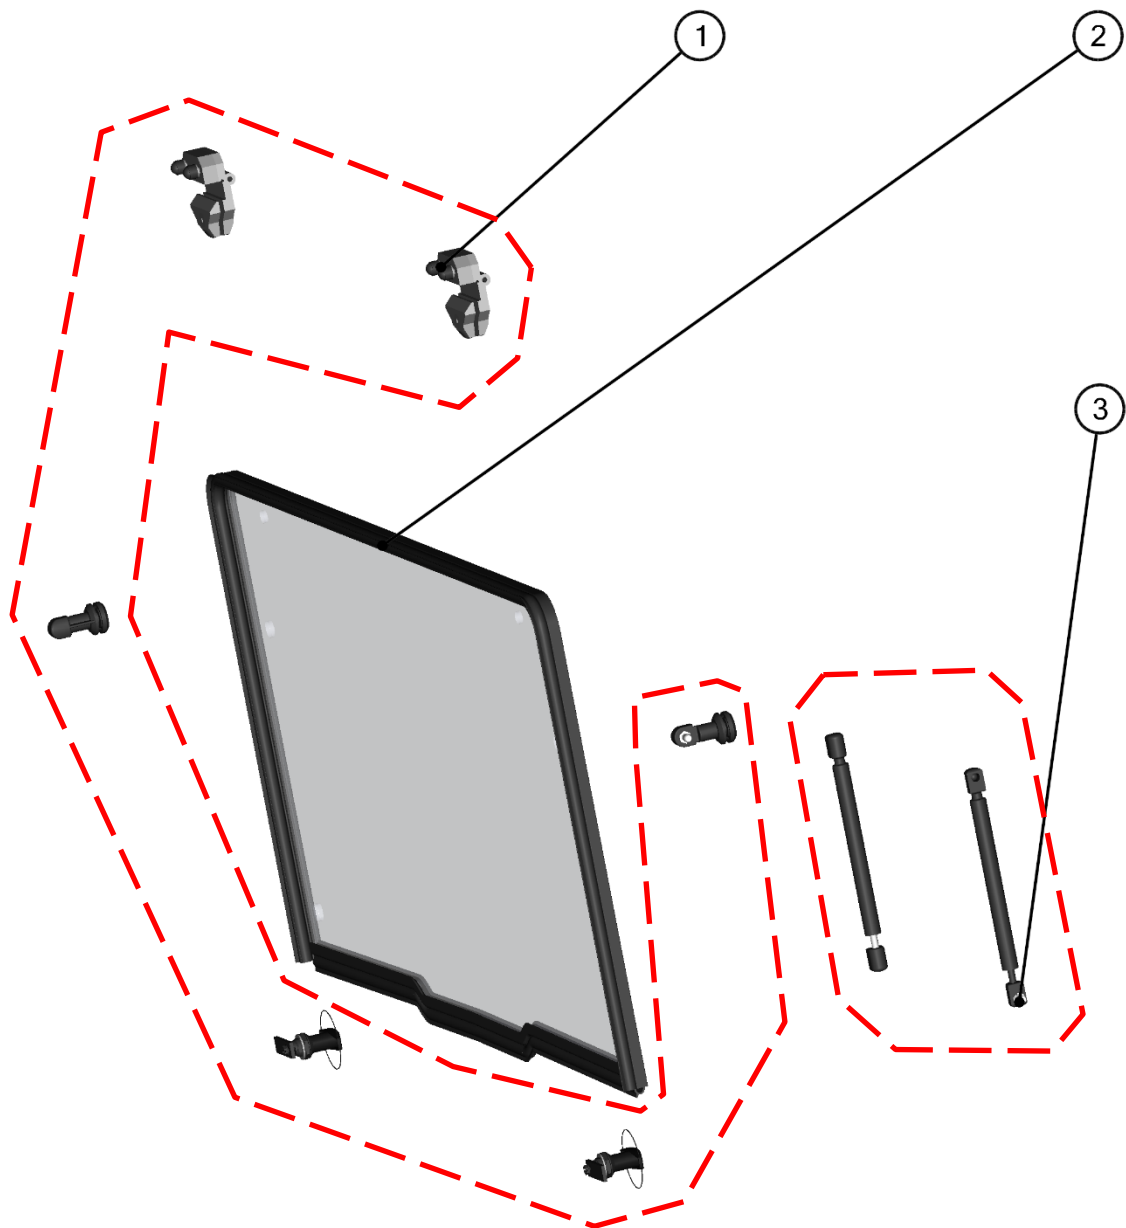

Price

REAR PANEL

6

REAR PANEL ASSEMBLIES

REAR WINDOW ASSEMBLIES

ID	Catalog no.	Description	Qty	Price
1	41S09U02-20PKM001	REAR WINDOW HARDWARE KIT	1	
2	41S09U02-20M006	REAR WINDOW WITH SEALING	1	
3	41S09U02-20PKM002	REAR GAS SPRING KIT	1	