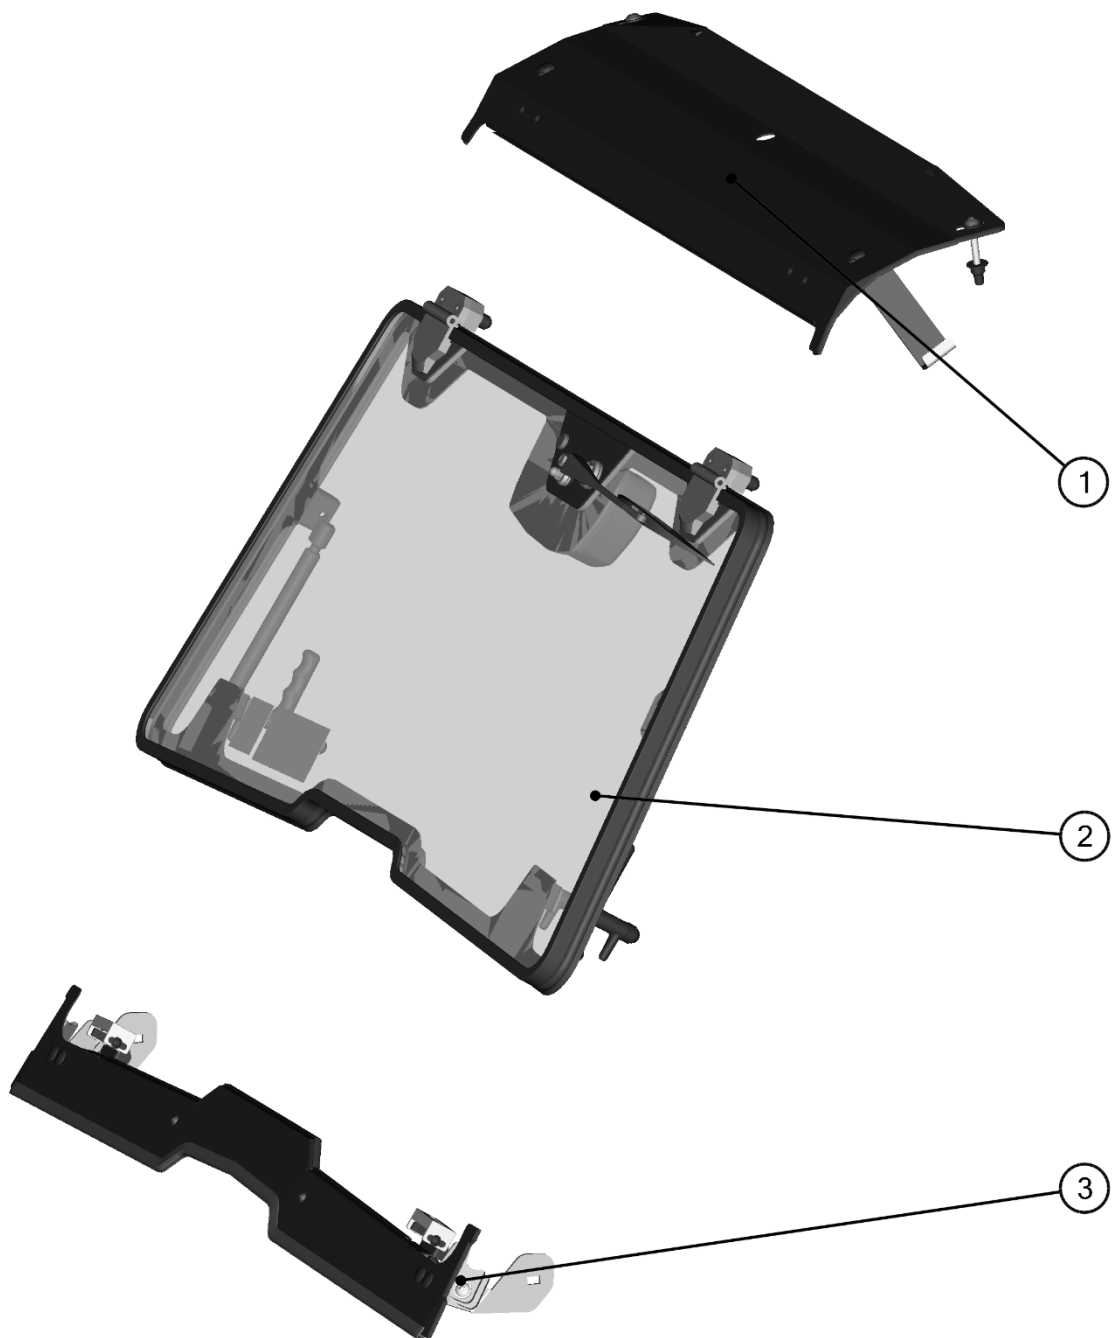

REAR RIGHT BASE ASSEMBLIES

11

ID	Catalog no.	Description	Qty	Price
1	41S09U02-20PKM005	RIGHT BASE HARDWARE KIT	1	
2	41S09U02-20M103	RIGHT BASE ASSEMBLY	1	

FRONT PANEL

12

FRONT PANEL ASSEMBLIES

13

FRONT UPPER LEDGE ASSEMBLIES