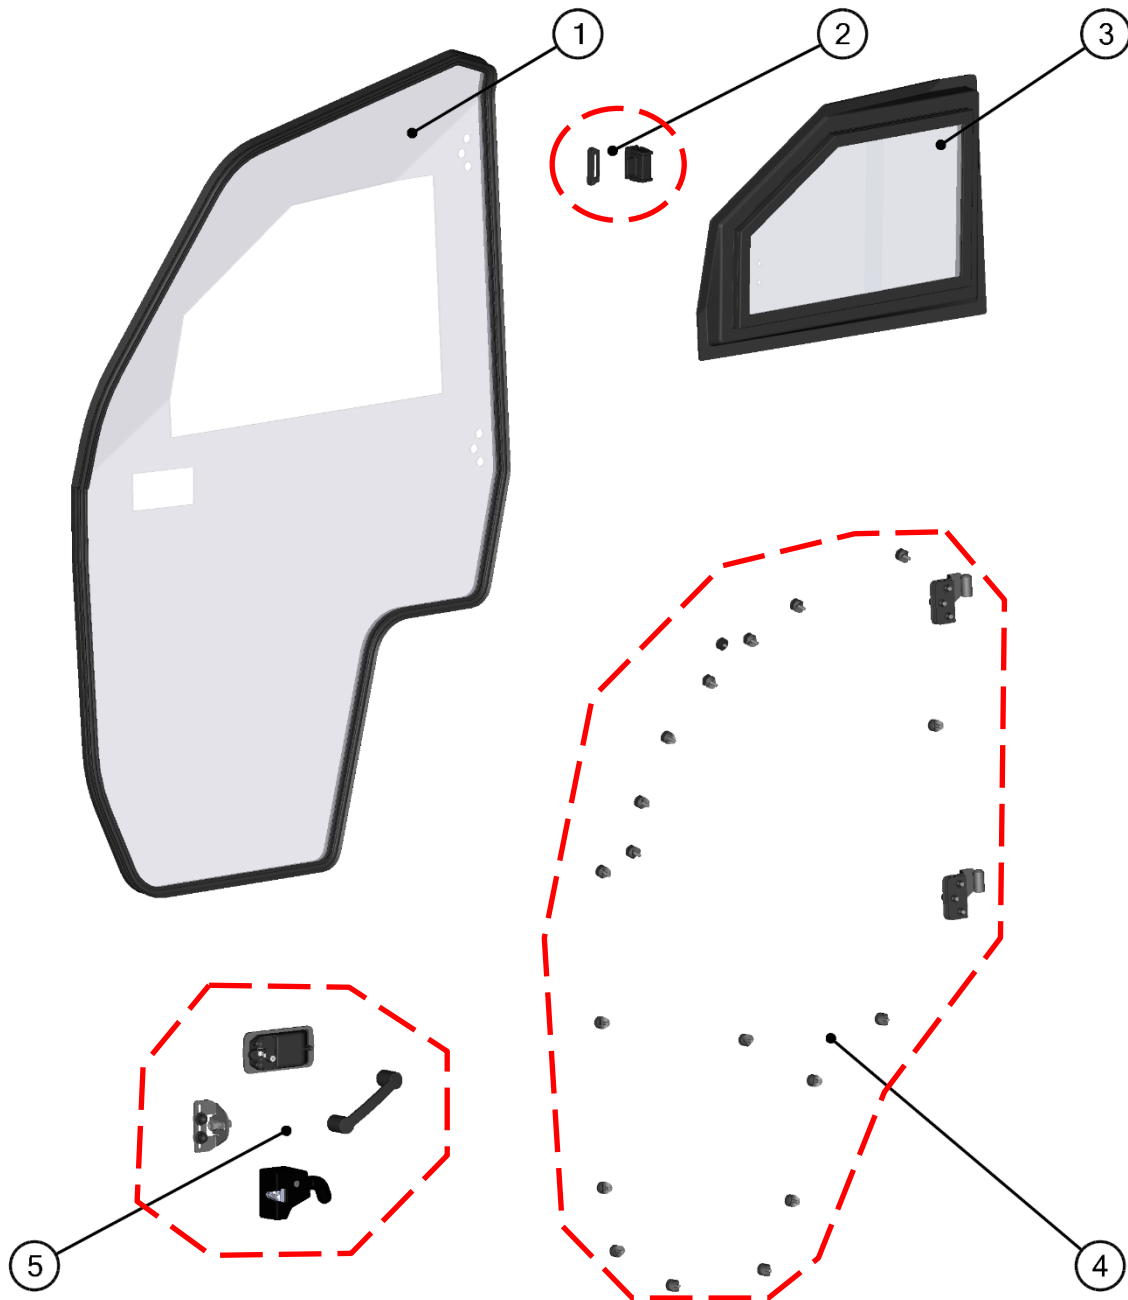

FRONT RIGHT DOOR ASSEMBLIES

ID	Catalog no.	Description	Qty	Price
1	41S09U02-50M015	RIGHT DOOR POLY WITH SEALING	1	
2	41S08U04-40PKM002	GLASS LOCK WITH STOP KIT	1	
3	41S08U04-50M003	RIGHT DOOR WINDOW ASSEMBLY	1	
4	41S09U01-50PKM002	RIGHT DOOR HINGES WITH FIXING KIT	1	
5	41S09U01-50PKM003	RIGHT DOOR LOCK WITH STOP KIT	1	

DFK Cab, s.r.o.
Za Olšávkou 391
Uherské Hradiště 686 01
Czech Republic

Tel: +420 572 520 061,3
Fax: +420 572 520 071
E-mail: dfk@dfk.cz

www.dfk.cz
<http://www.dfk.cz/podpora-utv>
password: 78a6xu6mj8G