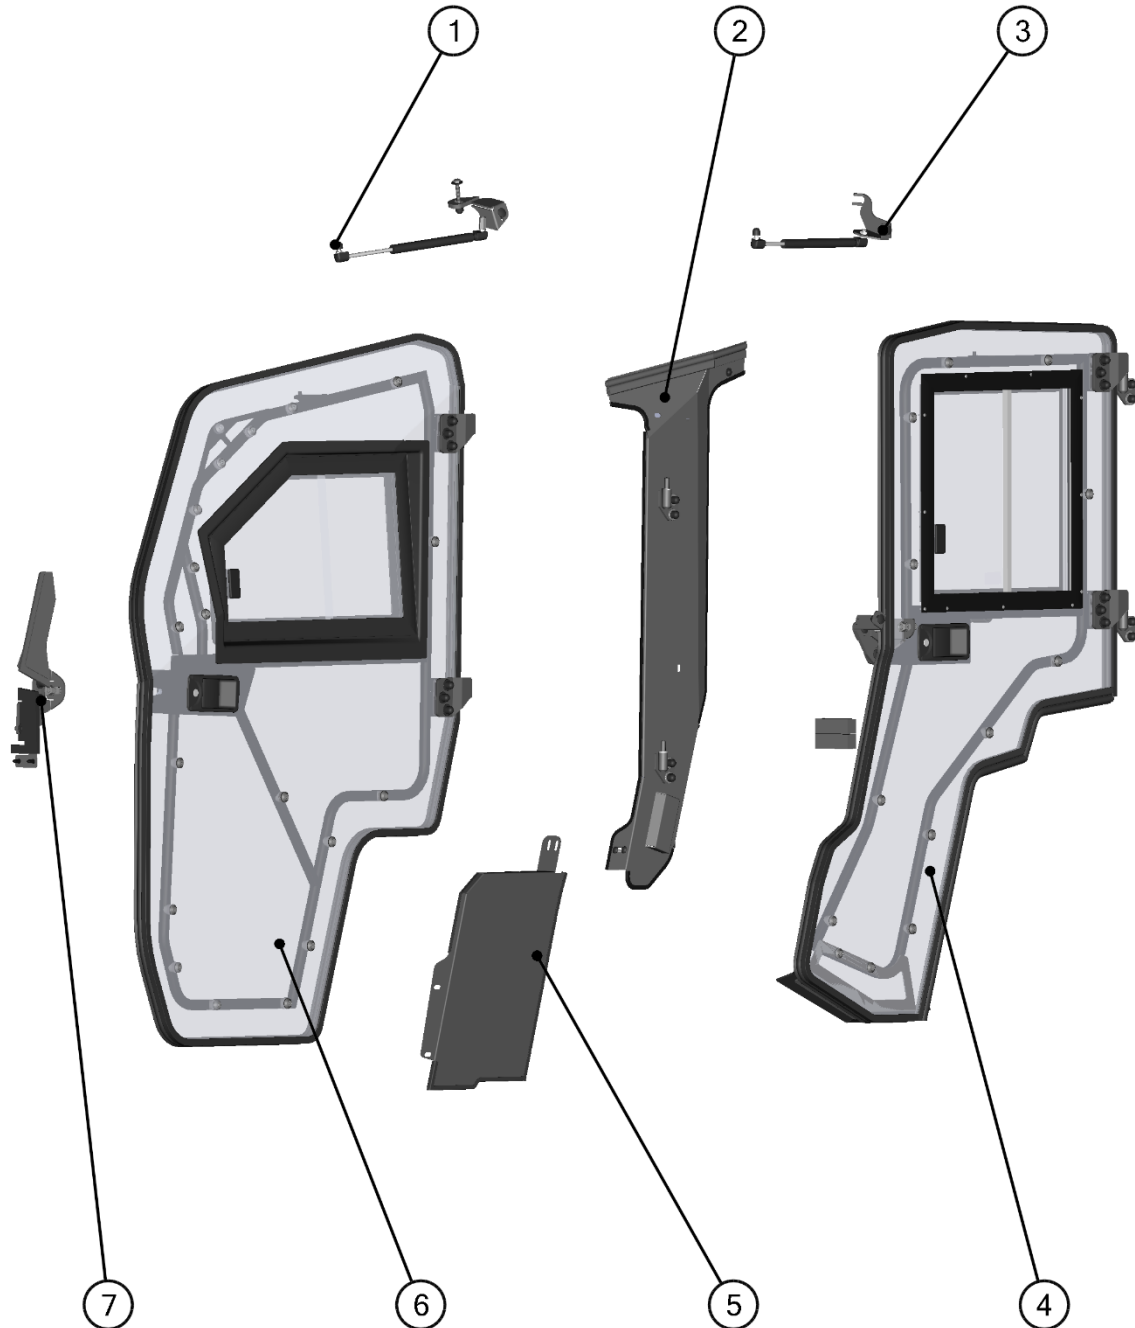

FRONT BOTTOM LEDGE ASSEMBLIES

16

ID	Catalog no.	Description	Qty
1	41S09U02-10PKM005	FRONT BOTTOM HARDWARE KIT	1
2	41S09U02-10M002	FRONT BOTTOM LEDGE ASSEMBLY	1

Price

LEFT DOOR

17

LEFT DOOR ASSEMBLIES

LEFT FRONT DOOR GAS SPRING ASSEMBLY