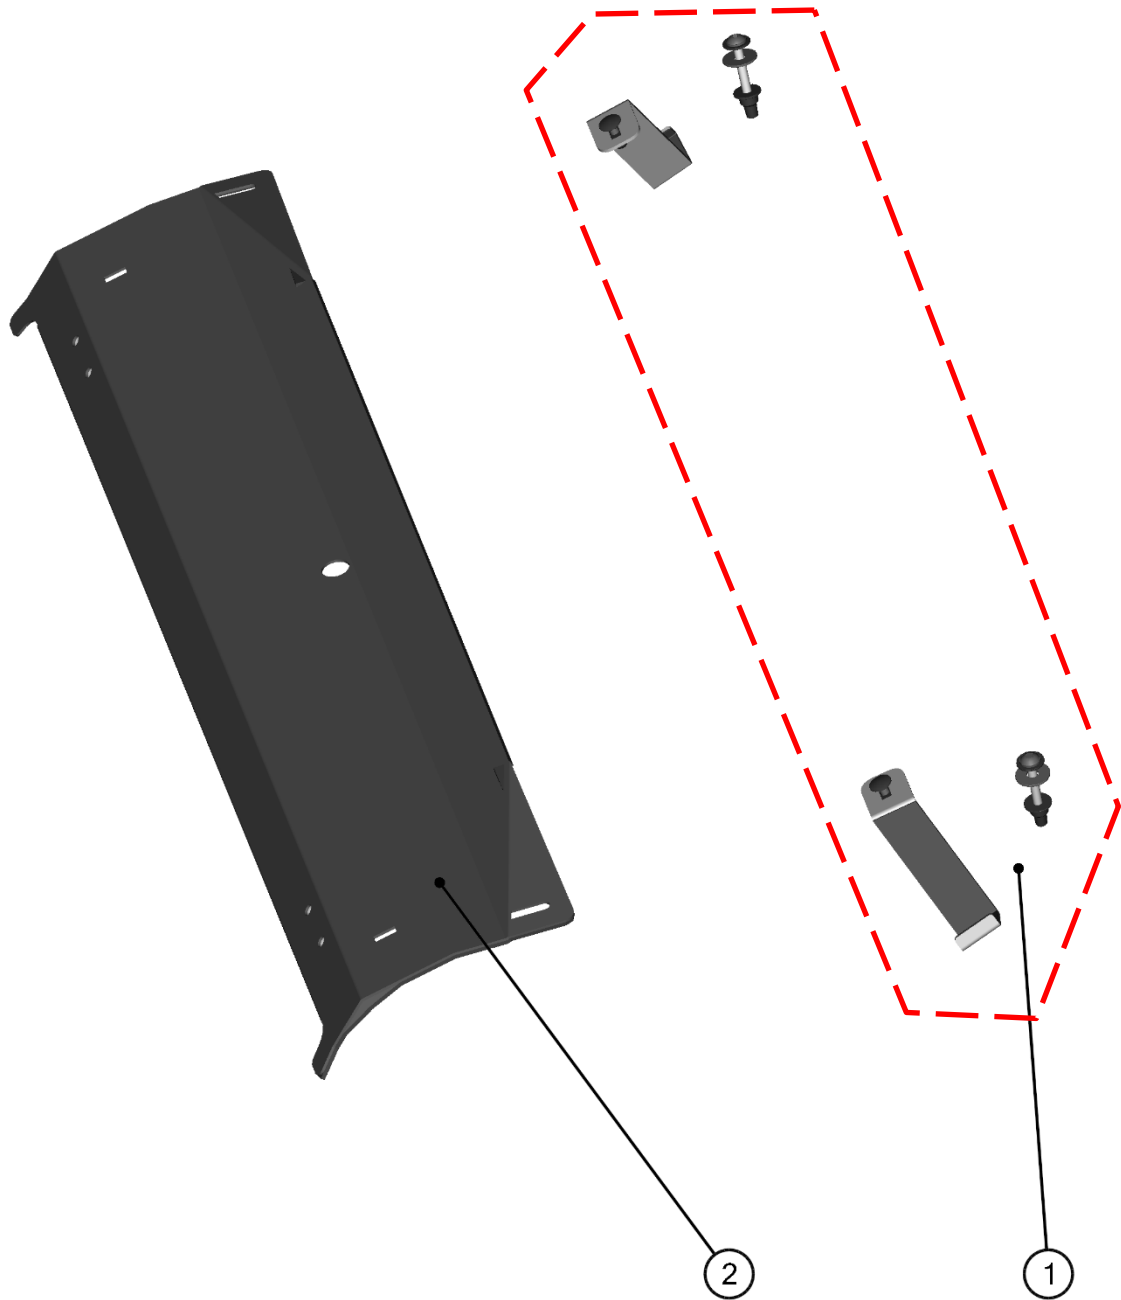

REAR RIGHT BASE ASSEMBLIES

11

ID	Catalog no.	Description	Qty	Price
1	41S09U02-20PKM005	RIGHT BASE HARDWARE KIT	1	
2	41S09U02-20M103	RIGHT BASE ASSEMBLY	1	

FRONT PANEL

12

FRONT PANEL ASSEMBLIES

13

FRONT UPPER LEDGE ASSEMBLIES