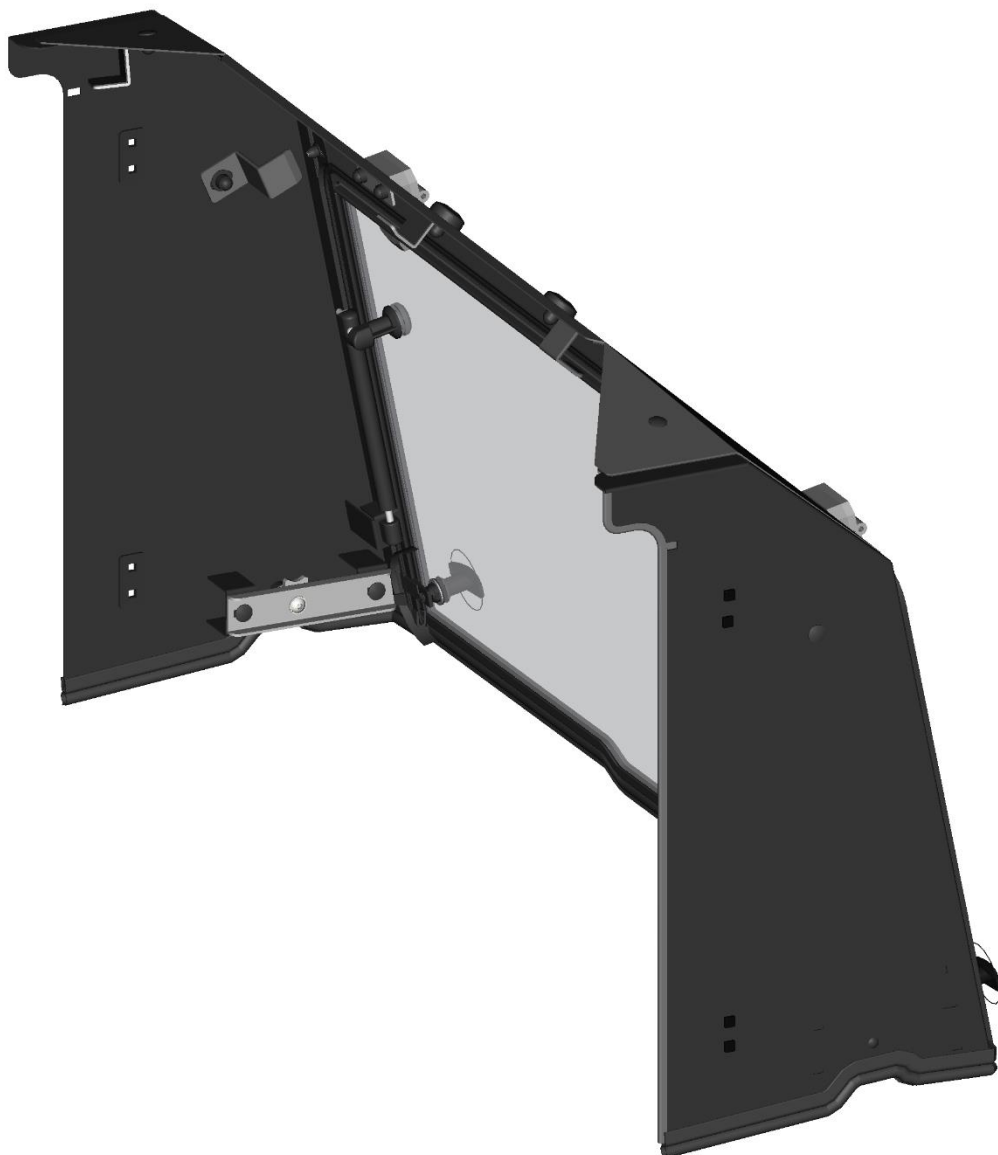

REAR PANEL

6