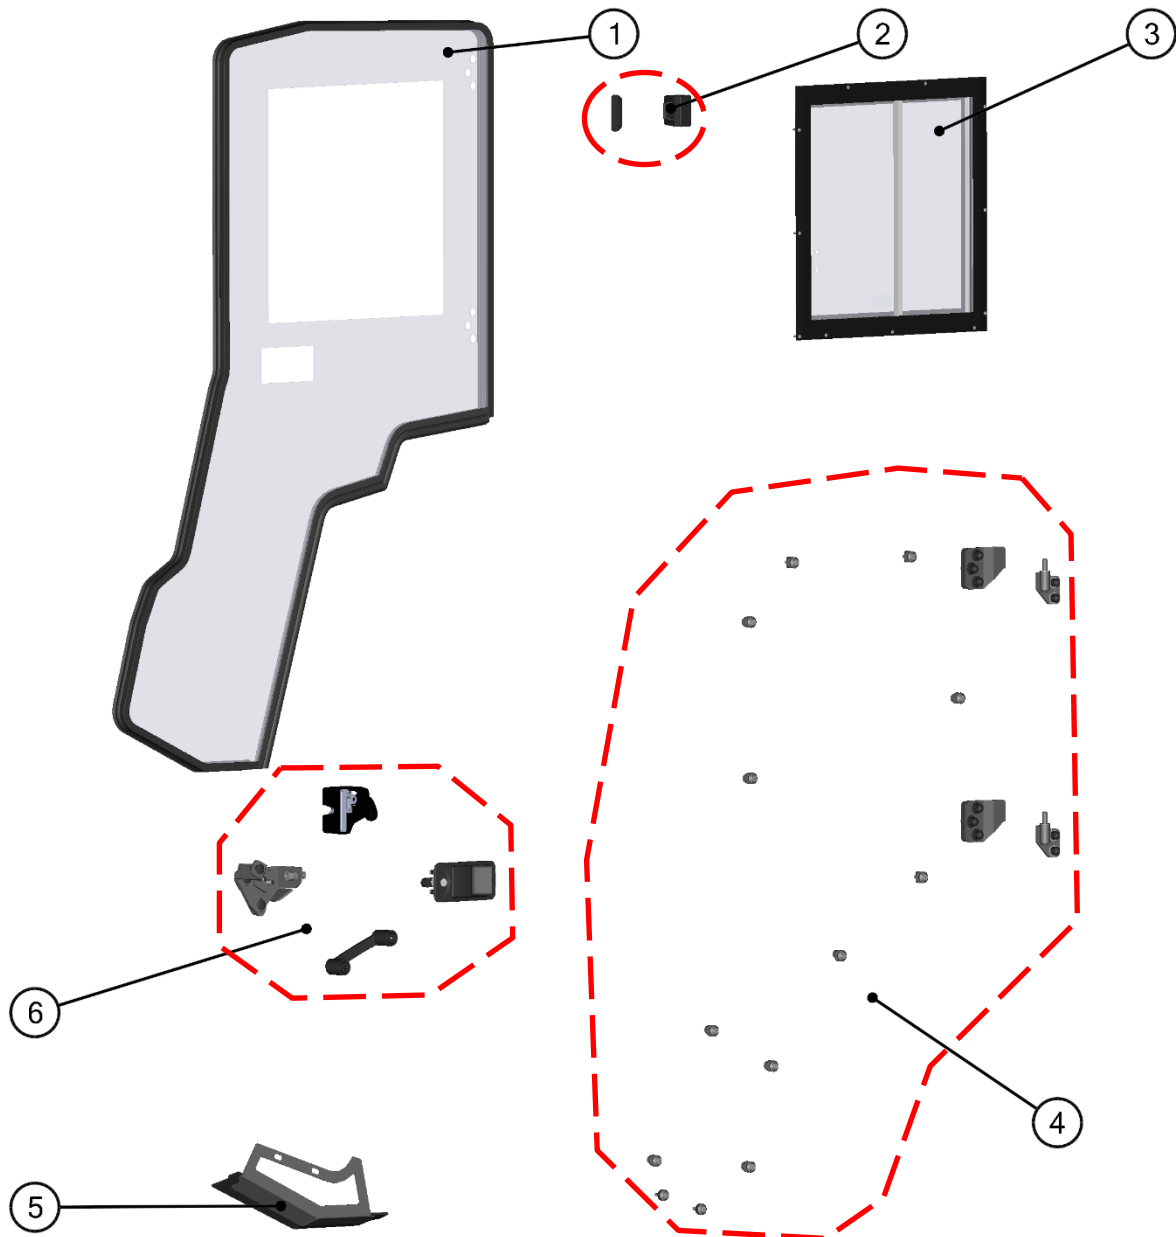

LEFT REAR DOOR ASSEMBLY

22

ID	Catalog no.	Description	Qty	Price
1	41S09U02-40M021	LEFT REAR DOOR POLY WITH SEALING	1	
2	41S08U04-40PKM002	GLASS LOCK WITH STOP KIT	1	
3	41S09U02-40M026	LEFT REAR DOOR WINDOW ASSEMBLY	1	
4	41S09U02-40PKM004	LEFT REAR DOOR HINGES WITH FIXING KIT	1	
5	41S09U02-40M025	LEFT REAR DOOR STEP COVER	1	
6	41S09U02-40PKM005	LEFT REAR DOOR LOCK WITH STOP KIT	1