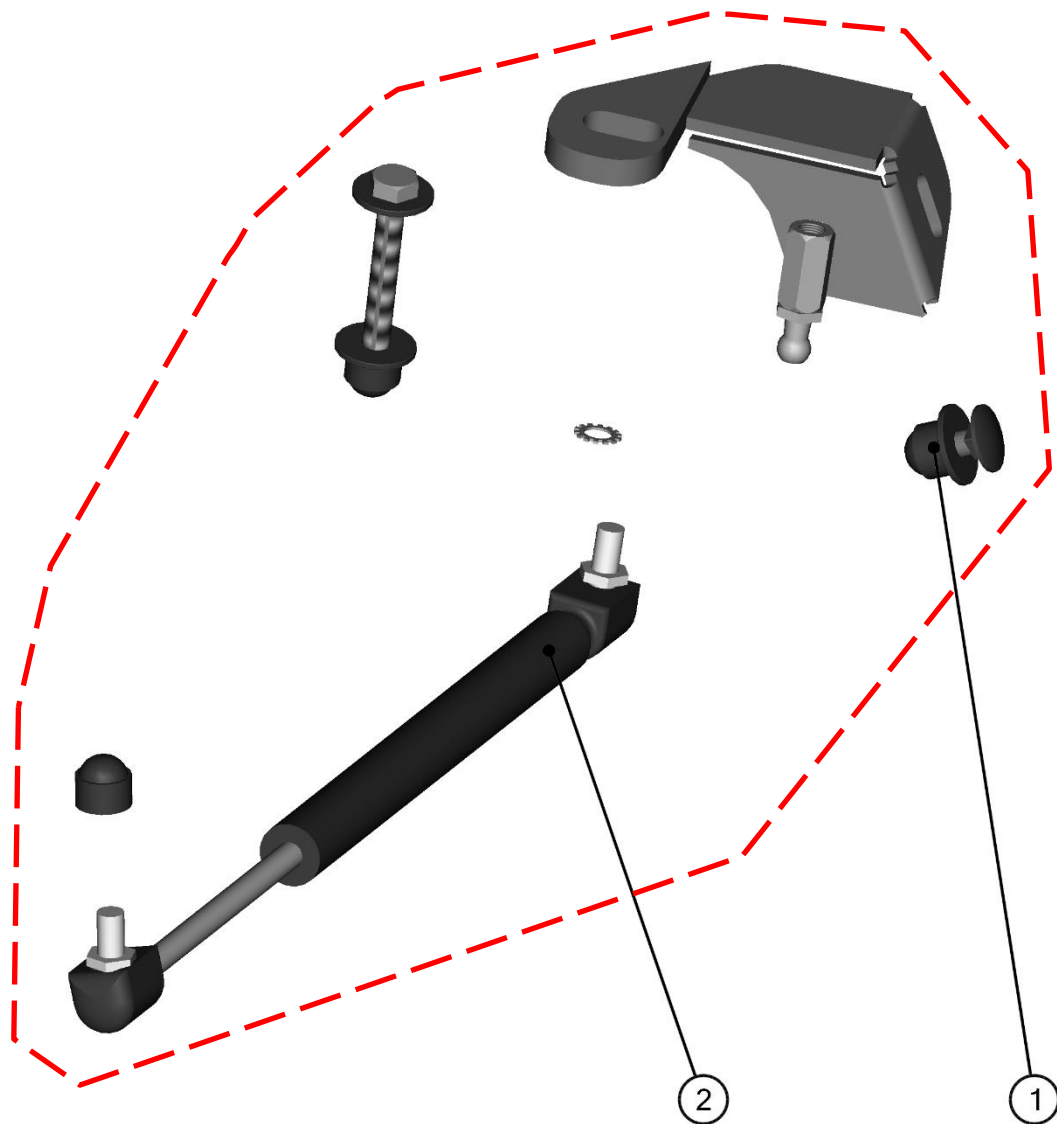

FRONT BOTTOM LEDGE ASSEMBLIES

16

ID	Catalog no.	Description	Qty
1	41S09U02-10PKM005	FRONT BOTTOM HARDWARE KIT	1
2	41S09U02-10M002	FRONT BOTTOM LEDGE ASSEMBLY	1

Price

LEFT DOOR

17

LEFT DOOR ASSEMBLIES

LEFT FRONT DOOR GAS SPRING ASSEMBLY