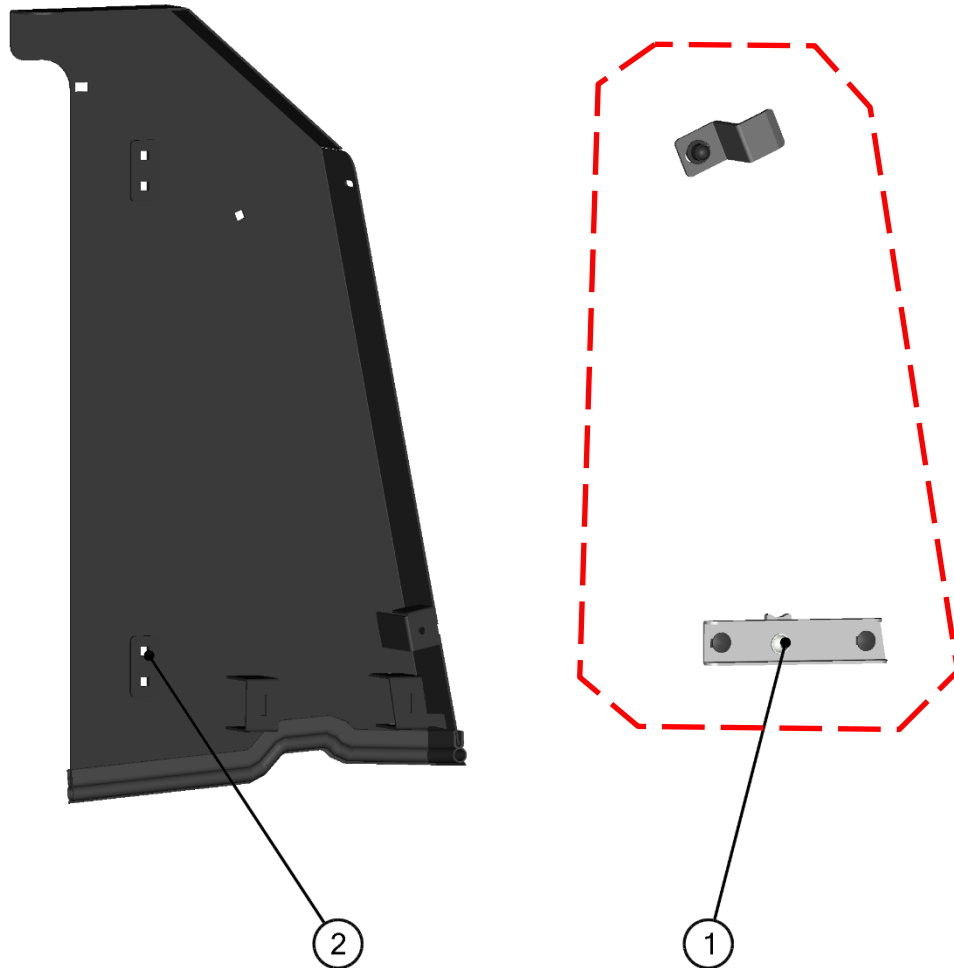

REAR RIGHT BASE ASSEMBLIES

11

ID	Catalog no.	Description	Qty	Price
1	41S09U02-20PKM005	RIGHT BASE HARDWARE KIT	1	
2	41S09U02-20M103	RIGHT BASE ASSEMBLY	1