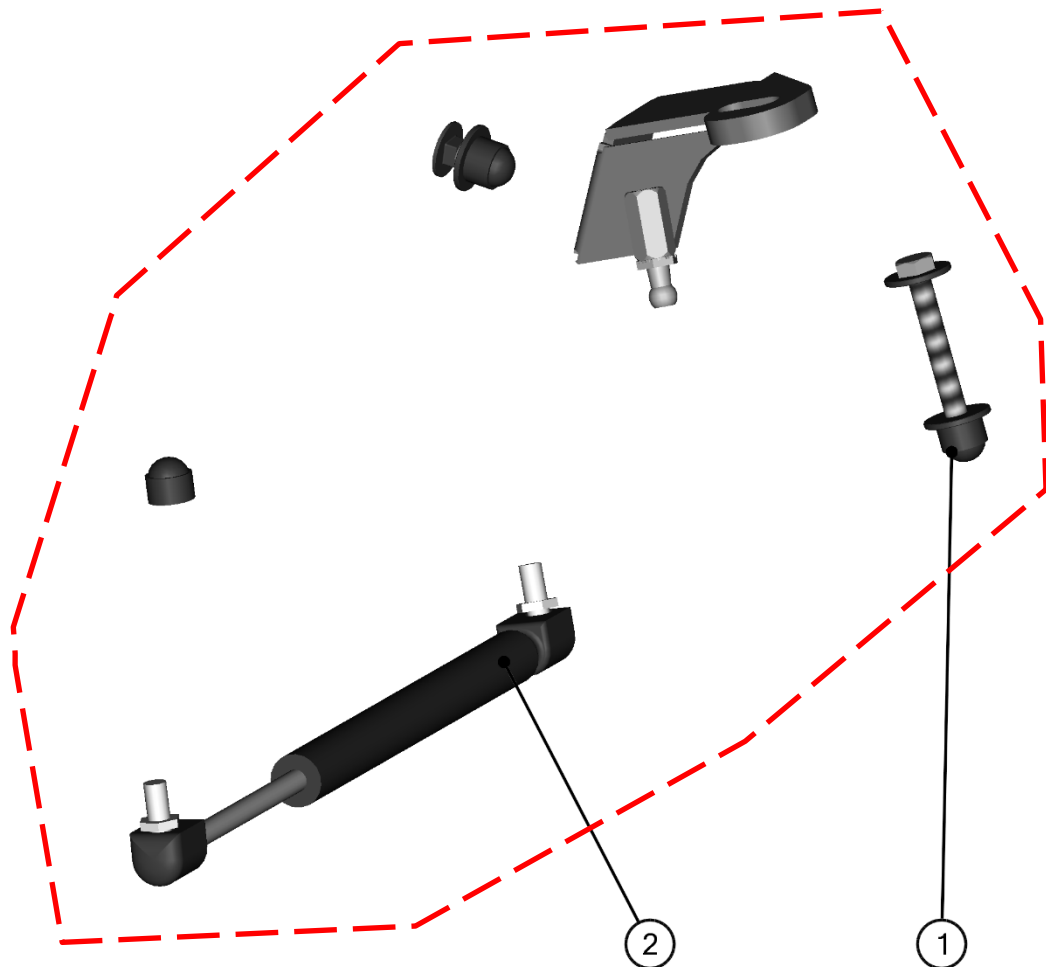

www.dfk.cz
<http://www.dfk.cz/podpora-utv>
 password: 78a6xu6mj8G

RIGHT DOOR

26

RIGHT DOOR ASSEMBLIES

RIGHT FRONT GAS SPRING ASSEMBLY

28

ID	Catalog no.	Description	Qty	Price
1	41S09U02-50M014	RIGHT FRONT DOOR GAS SPRING ASSEMBLY	1	
2	000865	GAS SPRING	1	