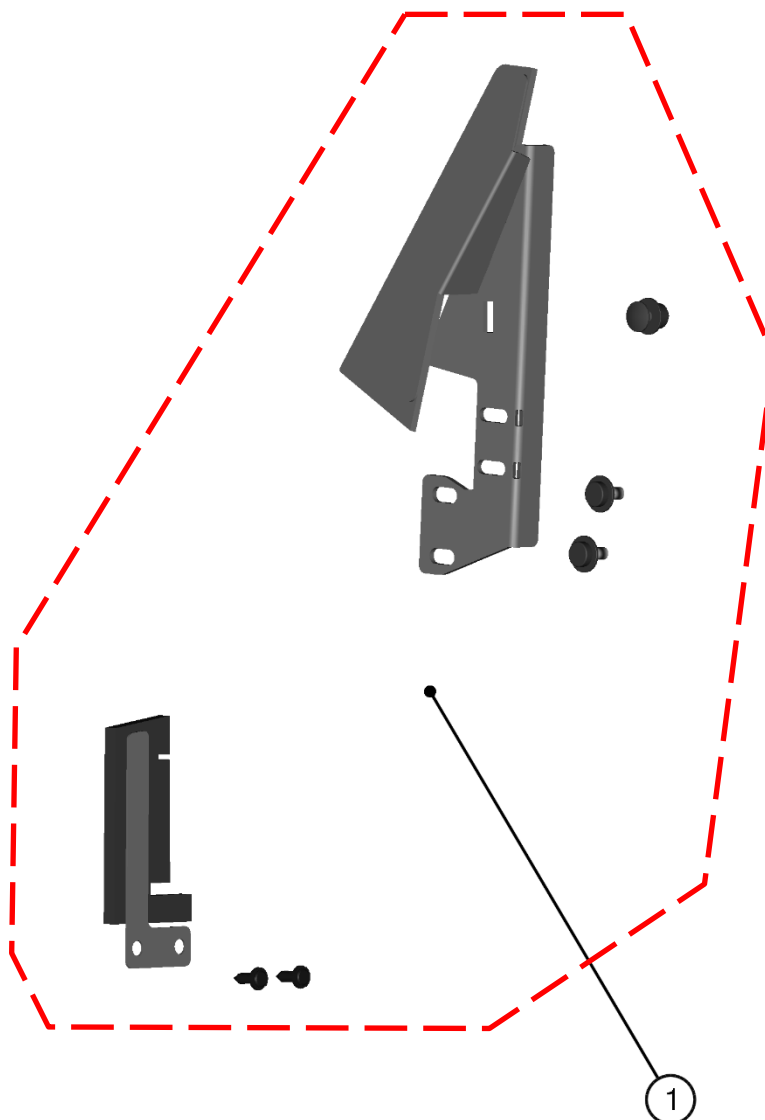

LEFT FRONT COVER KIT

25

ID	Catalog no.	Description	Qty
1	41S09U02-40PKM006	FRONT COVER KIT	1

Price

DFK Cab, s.r.o.
Za Olšávkou 391
Uherské Hradiště 686 01
Czech Republic

Tel: +420 572 520 061,3
Fax: +420 572 520 071
E-mail: dfk@dfk.cz

www.dfk.cz
<http://www.dfk.cz/podpora-utv>
password: 78a6xu6mj8G