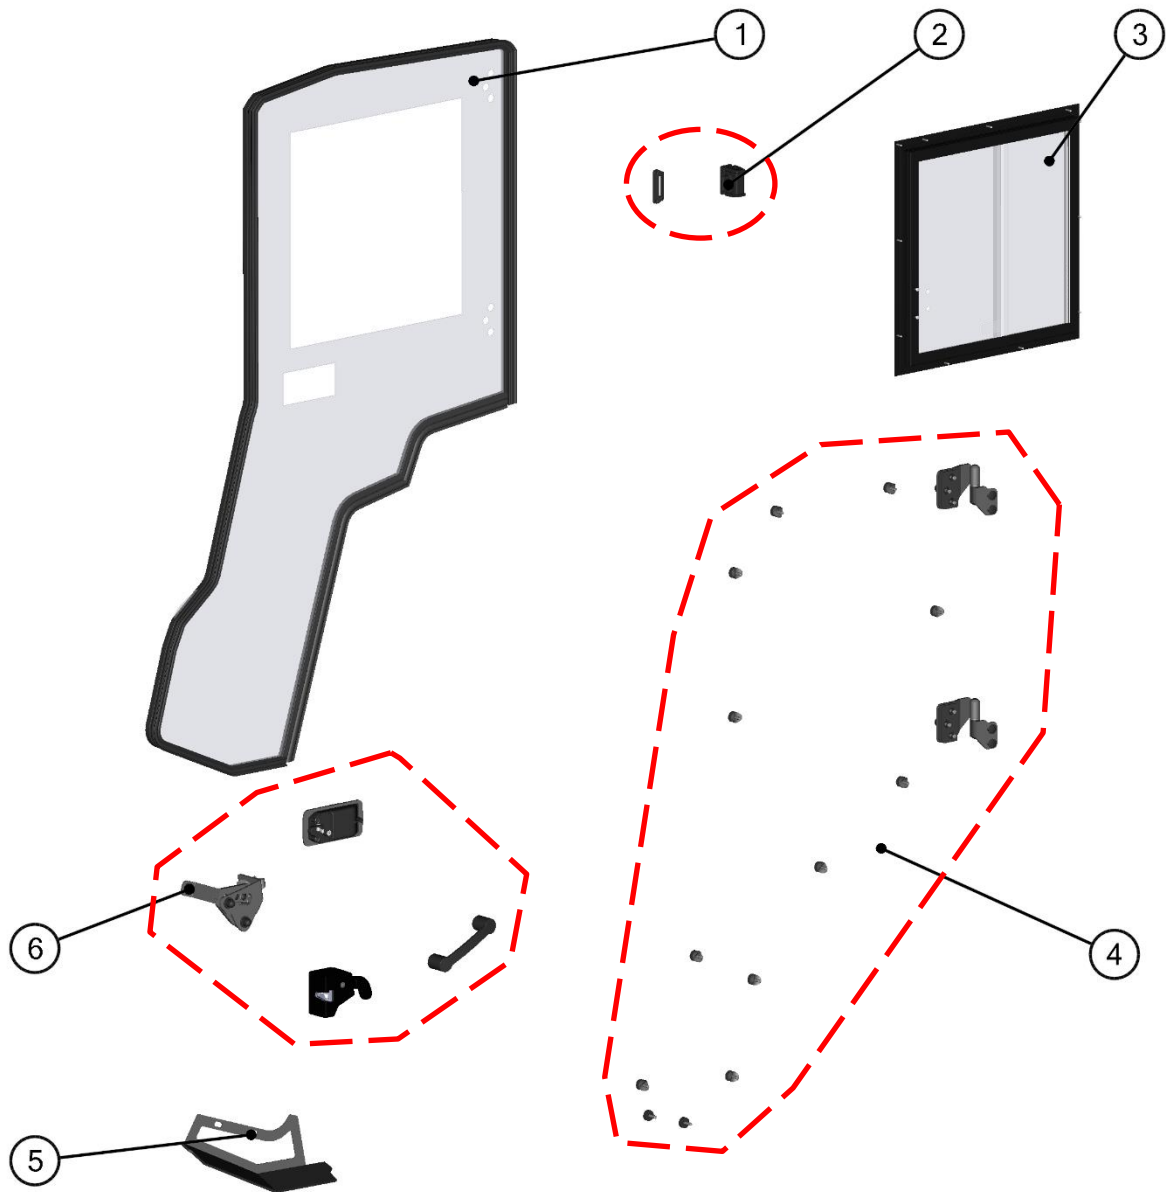

RIGHT REAR DOOR ASSEMBLY

31

ID	Catalog no.	Description	Qty	Price
1	41S09U02-50M021	RIGHT REAR DOOR POLY WITH SEALING	1	
2	41S08U04-40PKM002	GLASS LOCK WITH STOP KIT	1	
3	41S09U02-50M026	RIGHT REAR DOOR WINDOW ASSEMBLY	1	
4	41S09U02-50PKM004	RIGHT REAR DOOR HINGES WITH FIXING KIT	1	
5	41S09U02-50M025	RIGHT REAR DOOR STEP COVER	1	
6	41S09U02-50PKM005	RIGHT REAR DOOR LOCK WITH STOP KIT	1