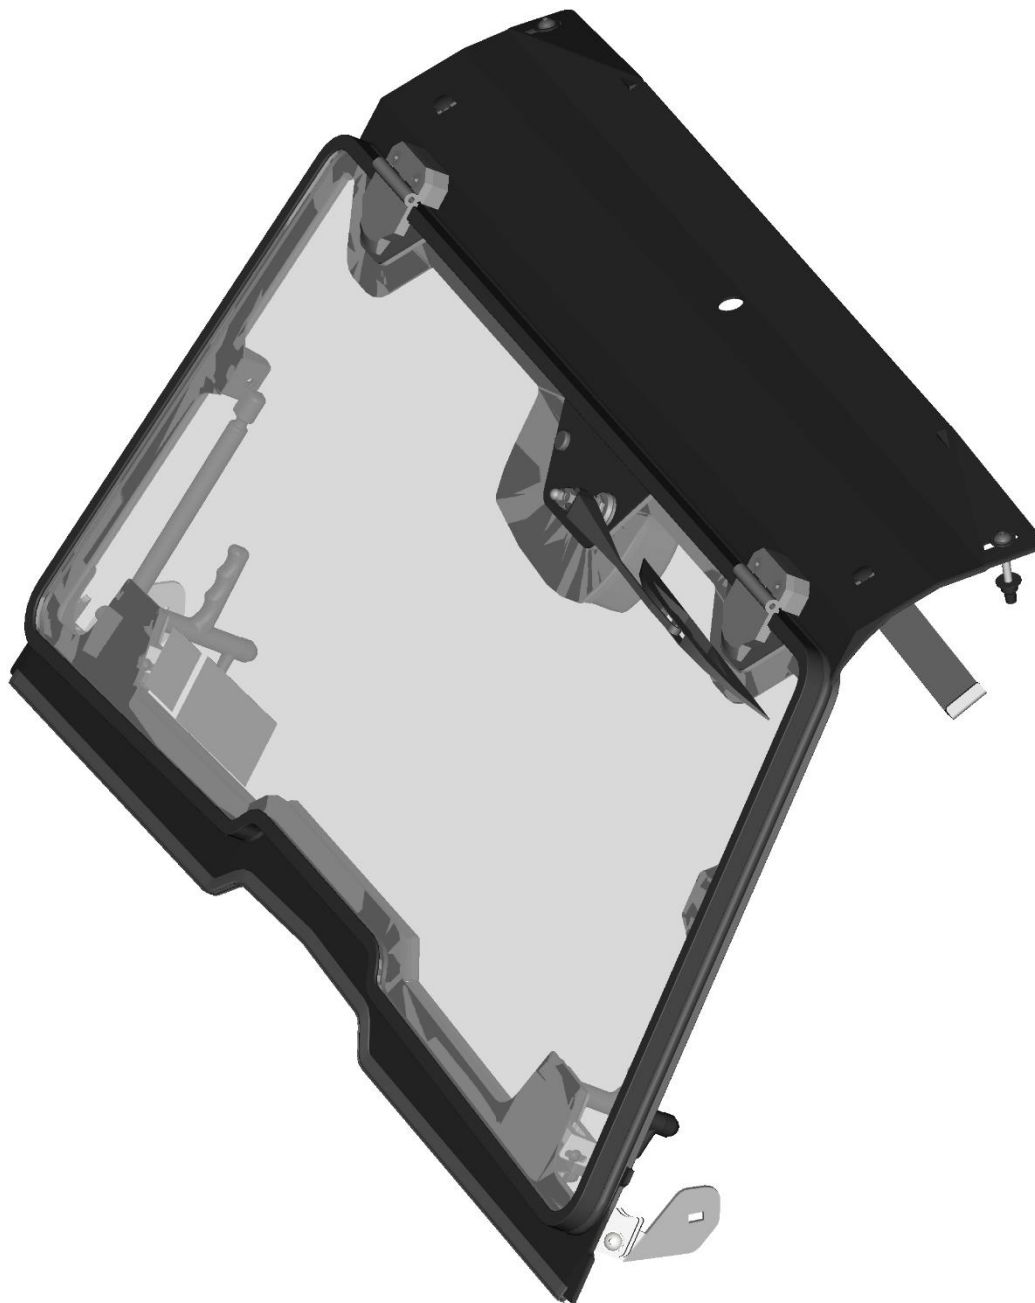

FRONT PANEL

12